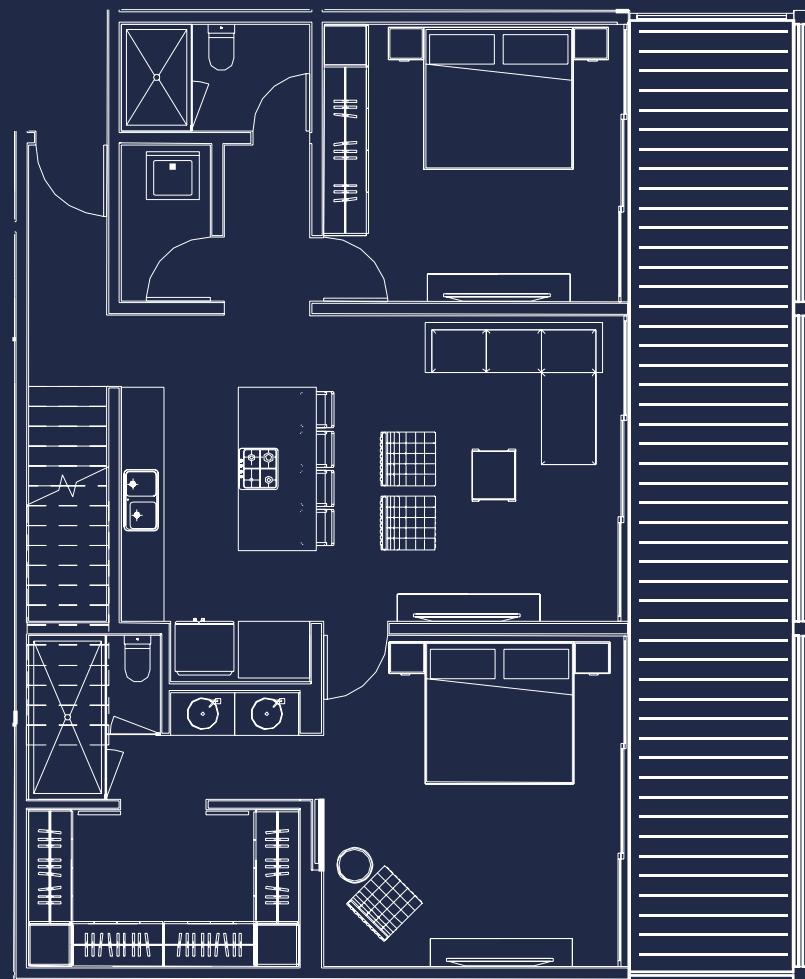

Penthouse 2 recamaras
2 Bedrooms Penthouse
de 206 m² a 255 m² / from 2,217 SF to 2,744 SF