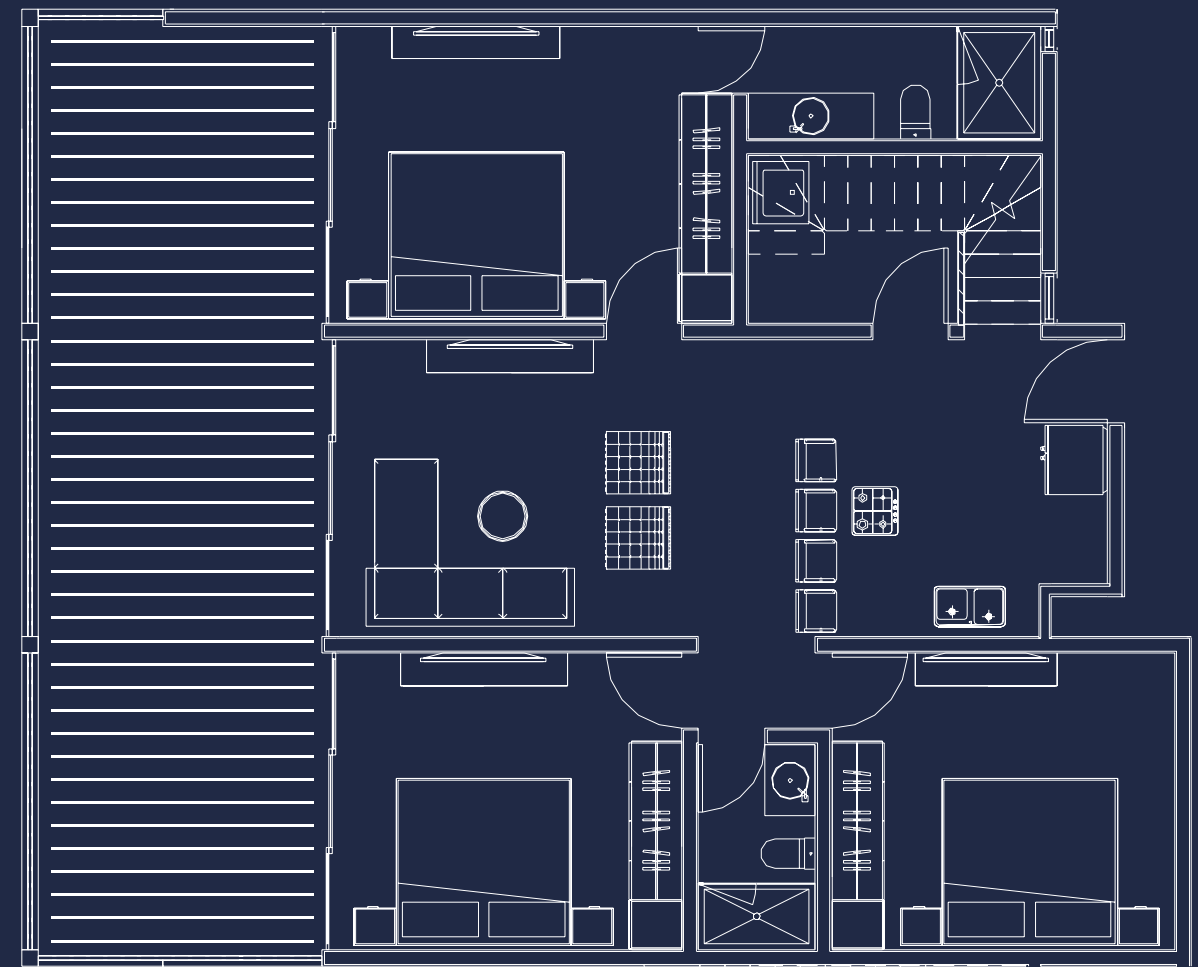

Penthouse 3 recamaras
3 Bedrooms Penthouse
de 199 m² a 224 m² / from 2,142 SF to 2,411 SF