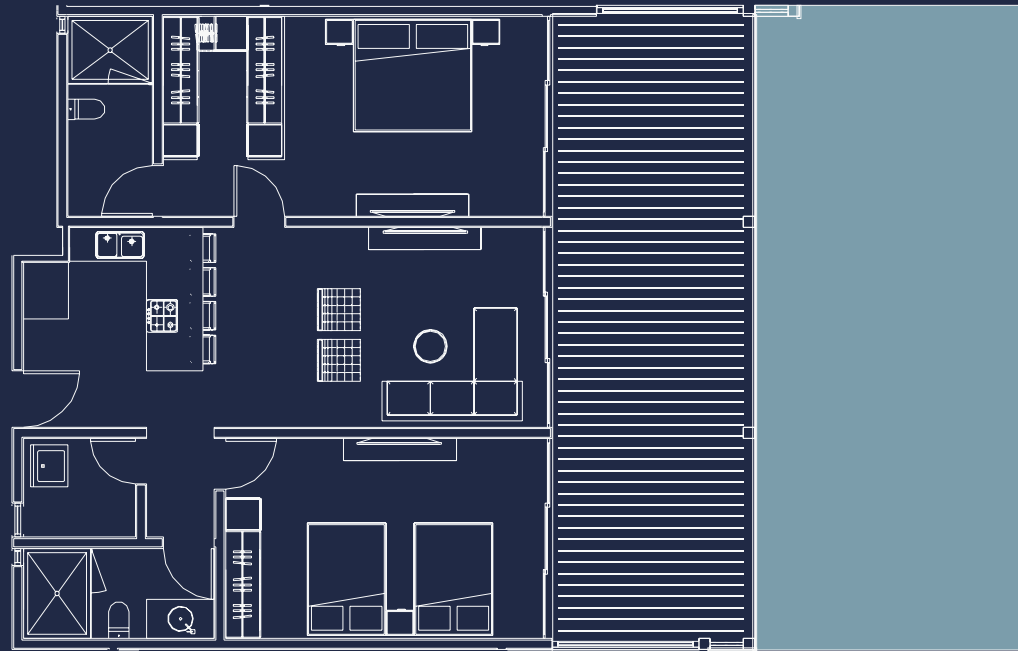

BLUE & HOUSE

≡ MARINA RESIDENCES ≡

TIPOLOGÍAS TIPOLOGIES

Departamento 2 recamaras con Swim up planta baja
 2 Bedrooms apartments with Swim up ground floor
 de 133 m² a 146 m² / from 1,431 SF to 1,571 SF

Departamento 2 recamaras en 1er y 2do nivel
 2 Bedrooms apartments in 1st and 2nd level
 de 133 m² a 146 m² / from 1,431 SF to 1,603 SF