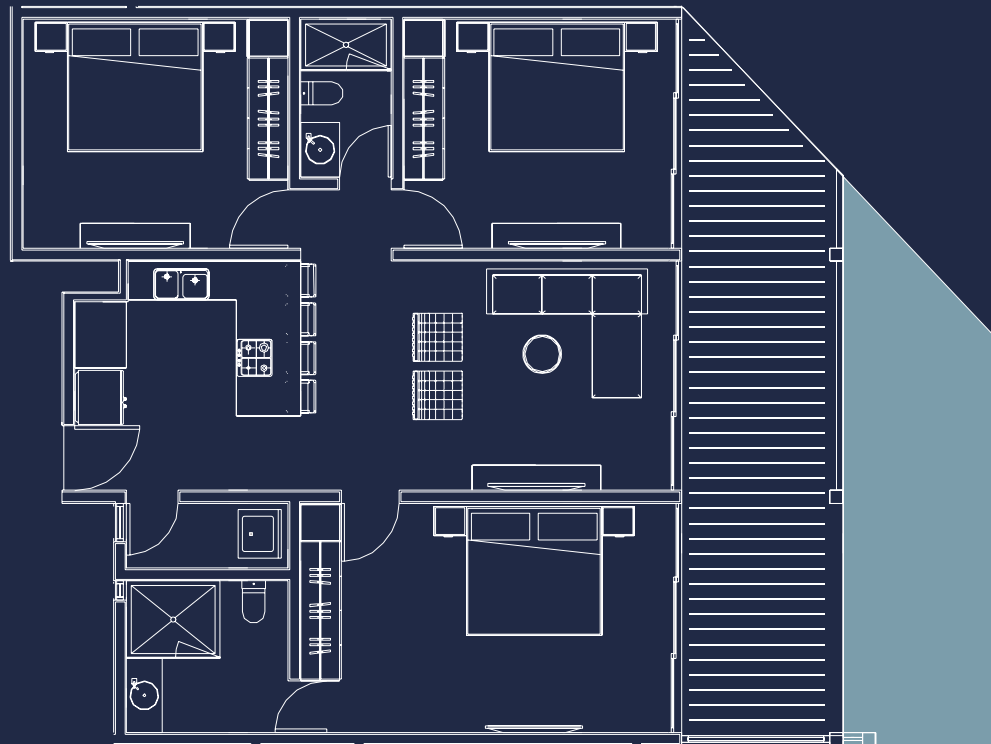

BLUE & HOUSE

≡ MARINA RESIDENCES ≡

TIPOLOGÍAS TIPOLOGIES

Departamento 2 recamaras con Swim up planta baja
 2 Bedrooms apartments with Swim up ground floor
 de 133 m² a 146 m² / from 1,431 SF to 1,571 SF

Departamento 2 recamaras en 1er y 2do nivel
 2 Bedrooms apartments in 1st and 2nd level
 de 133 m² a 146 m² / from 1,431 SF to 1,603 SF