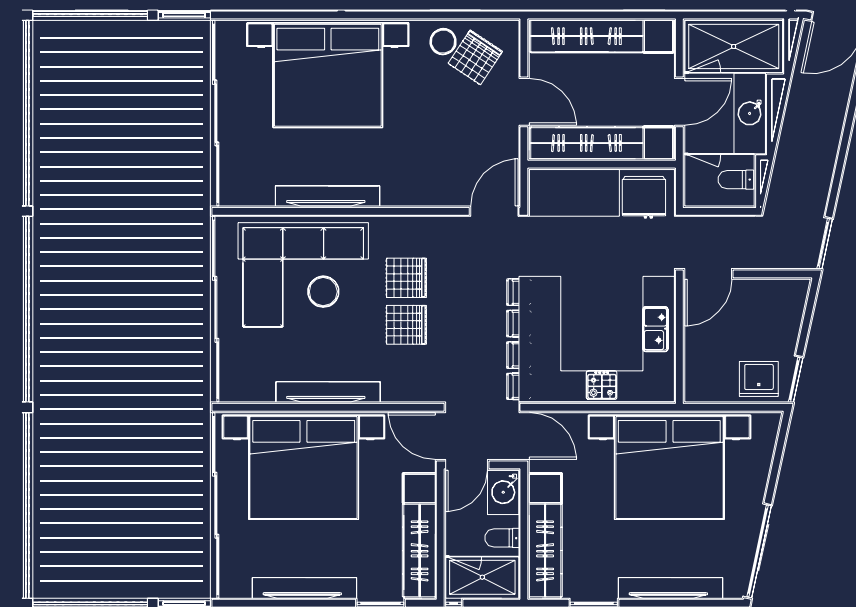

Departamento 3 recamaras en 1er y 2do nivel
3 Bedrooms apartments in 1st and 2nd level
de 133 m² a 146 m² / from 1,431 SF to 1,614 SF