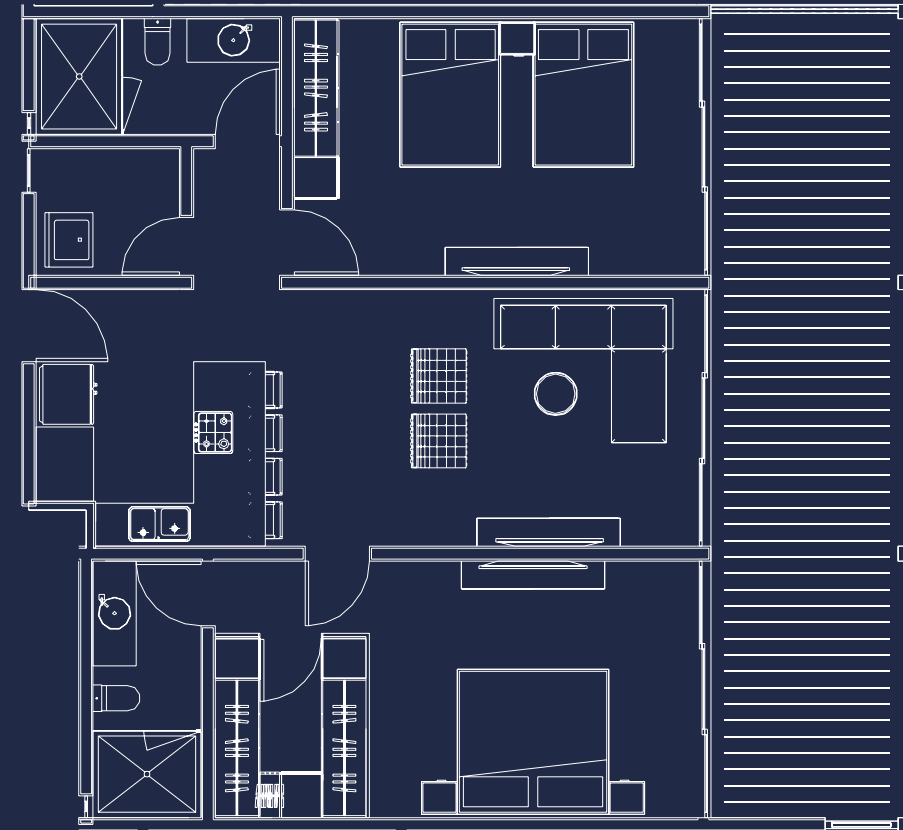

BLUE & HOUSE

≡ MARINA RESIDENCES ≡

TIPOLOGÍAS TIPOLOGIES

Departamento 2 recamaras con Swim up planta baja
 2 Bedrooms apartments with Swim up ground floor
 de 133 m² a 146 m² / from 1,431 SF to 1,571 SF

Departamento 2 recamaras en 1er y 2do nivel
 2 Bedrooms apartments in 1st and 2nd level
 de 133 m² a 146 m² / from 1,431 SF to 1,603 SF