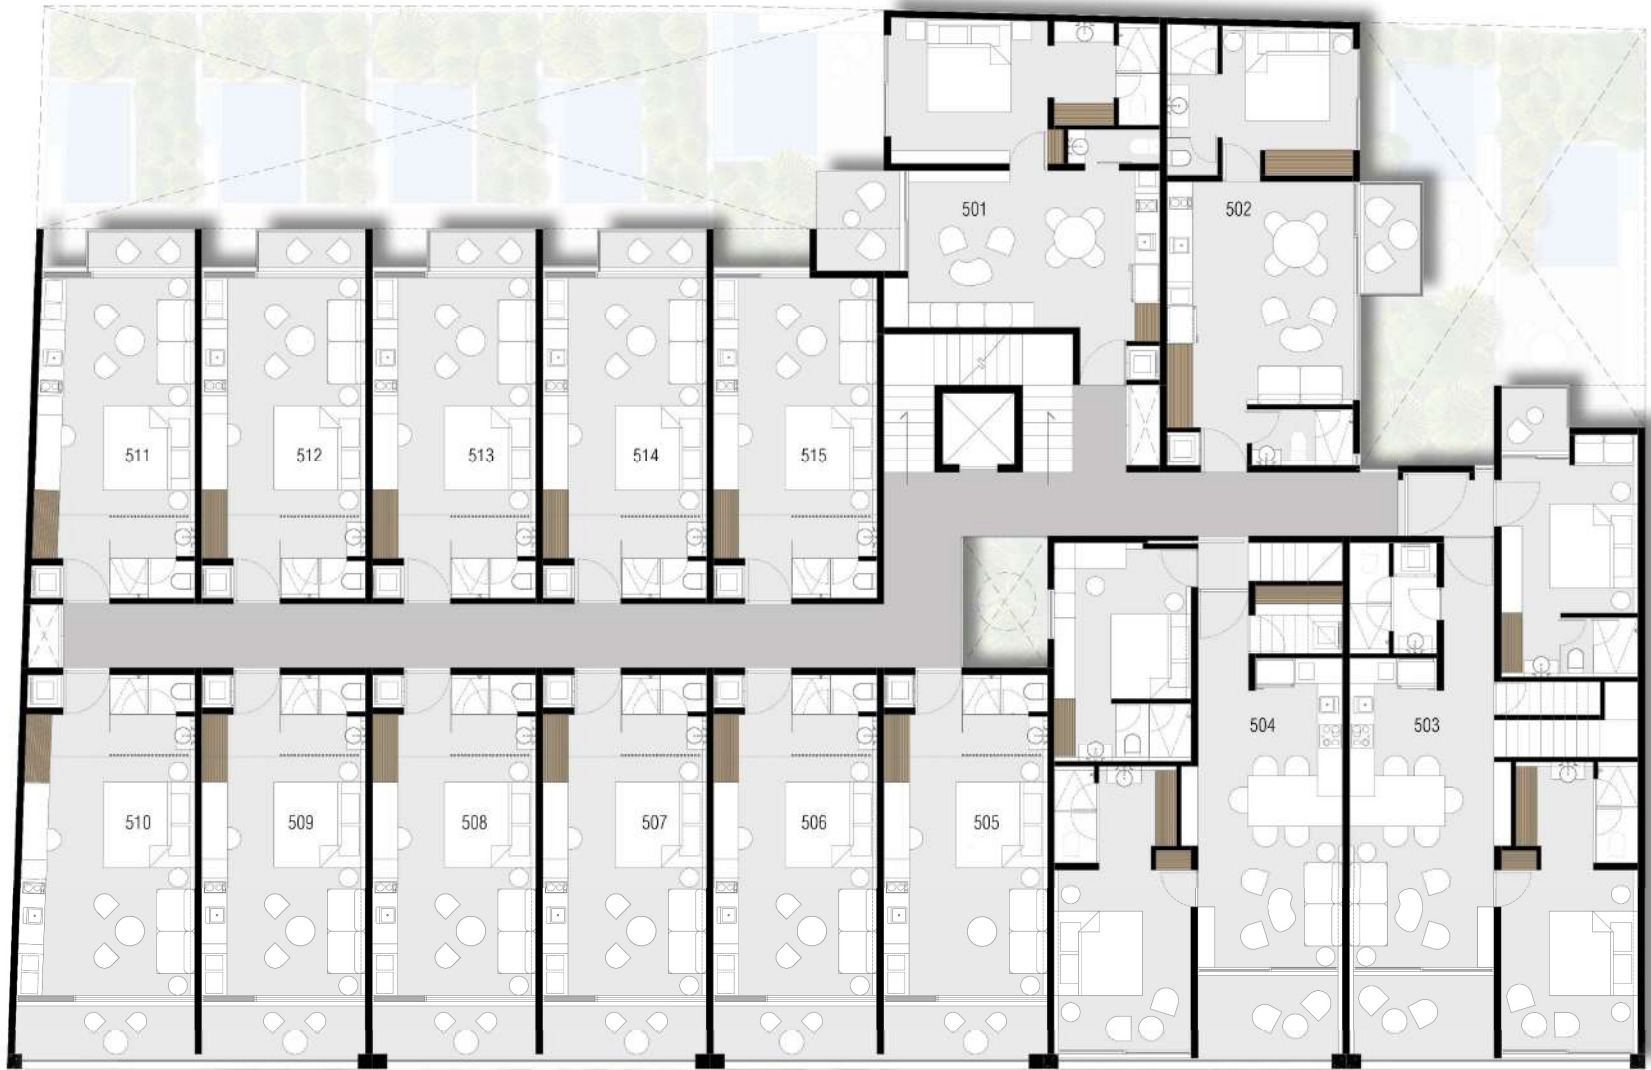

LOBBY

Master plan n+1

Master plan n+2

Master plan n+3

Master plan n+4

Master plan terraza

GYM

TERRAZA/ALBERCA

TERRAZA/ALBERCA

TERRAZA/ALBERCA

FIREPIT

FIREPIT

BAR

LIVING UNITS

STUDIO PB

58 sqm