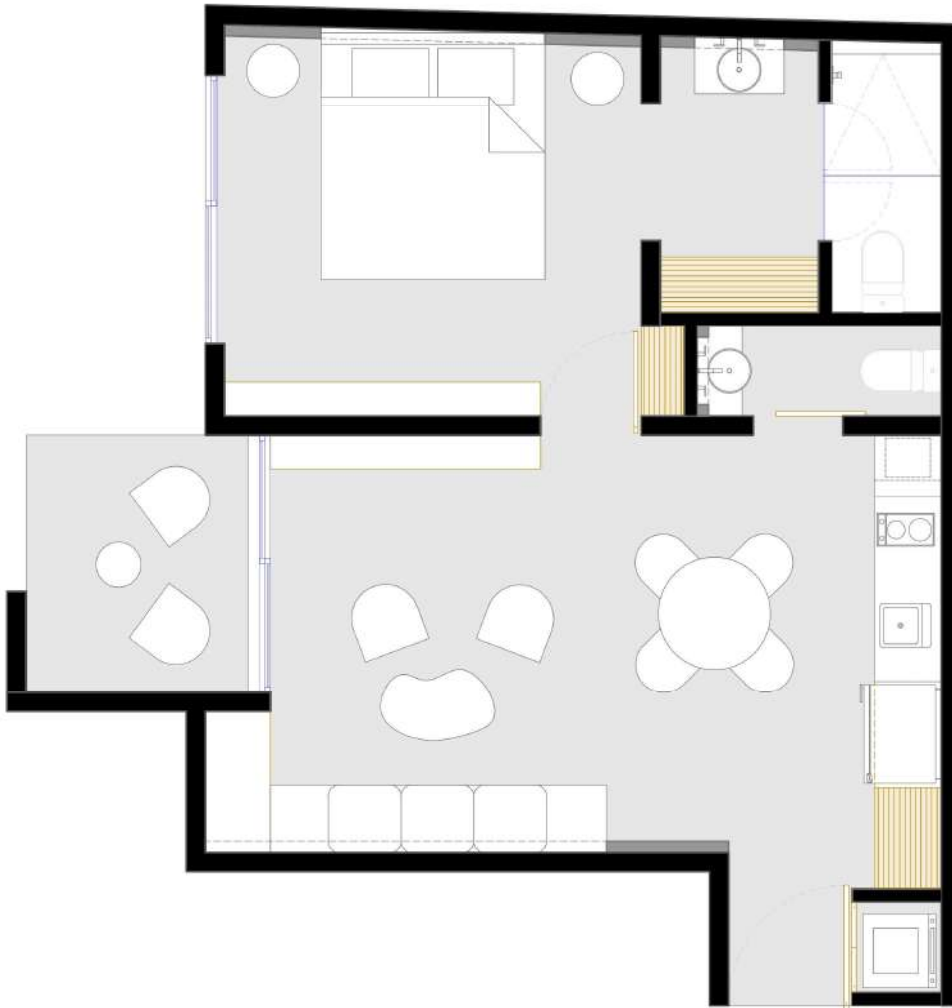

LOCK OFF 2

1 RECAMARA A-PB
+ PRIVATE STUDIO

58 + 22 sqm
TERRACE LIVING AREA WITH SPLASH POOL
1 BEDROOM

58 + 22 M2
SALA DE ESTAR Y TERRAZA CON ALBERCA
1 RECAMARA

1 RECAMARA A-PB

1 RECAMARA A-PB

1 RECAMARA A-PB