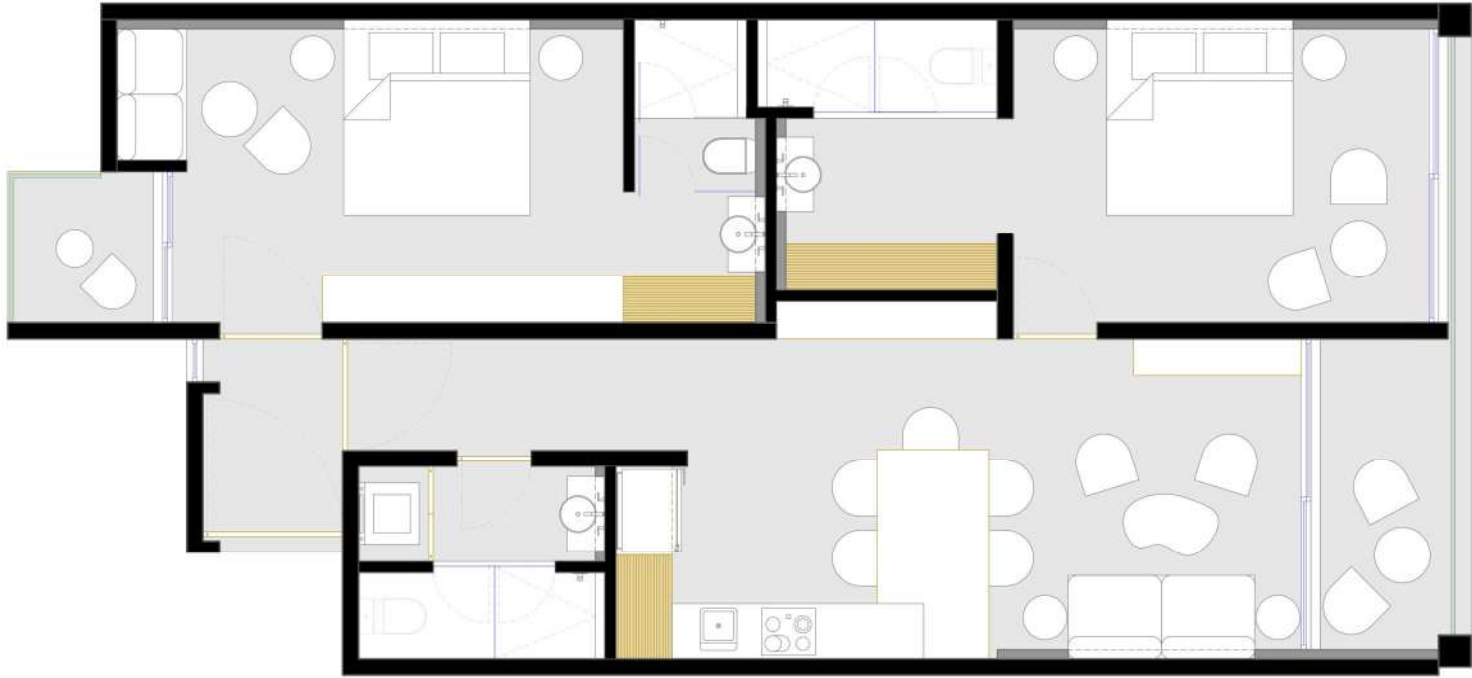

LUXURY SUITE + TERRACE LIVING AREA WITH SPLASH POOL

58 m2

SUITE DE LUJO CON TERRAZA Y ALBERCA

STUDIO PB

STUDIO PB

STUDIO PB

STUDIO PA

38 sqm
LUXURY SUITE + TERRACE LIVING AREA

38 m2
SUITE DE LUJO CON TERRAZA

STUDIO PA

STUDIO PA

LOCK OFF 1

102 sqm

TERRACE LIVING AREA

LOCK OFF SUITE

102 m2

SALA DE ESTAR Y TERRAZA

LOCK OFF SUITE

LOCK OFF 1

LOCK OFF 1

LOCK OFF 1

LOCK OFF 1

LOCK OFF 2

87 sqm

TERRACE LIVING AREA

LOCK OFF SUITE

87 m2

SALA DE ESTAR Y TERRAZA

LOCK OFF SUITE

LOCK OFF 2

LOCK OFF 2

LOCK OFF 2