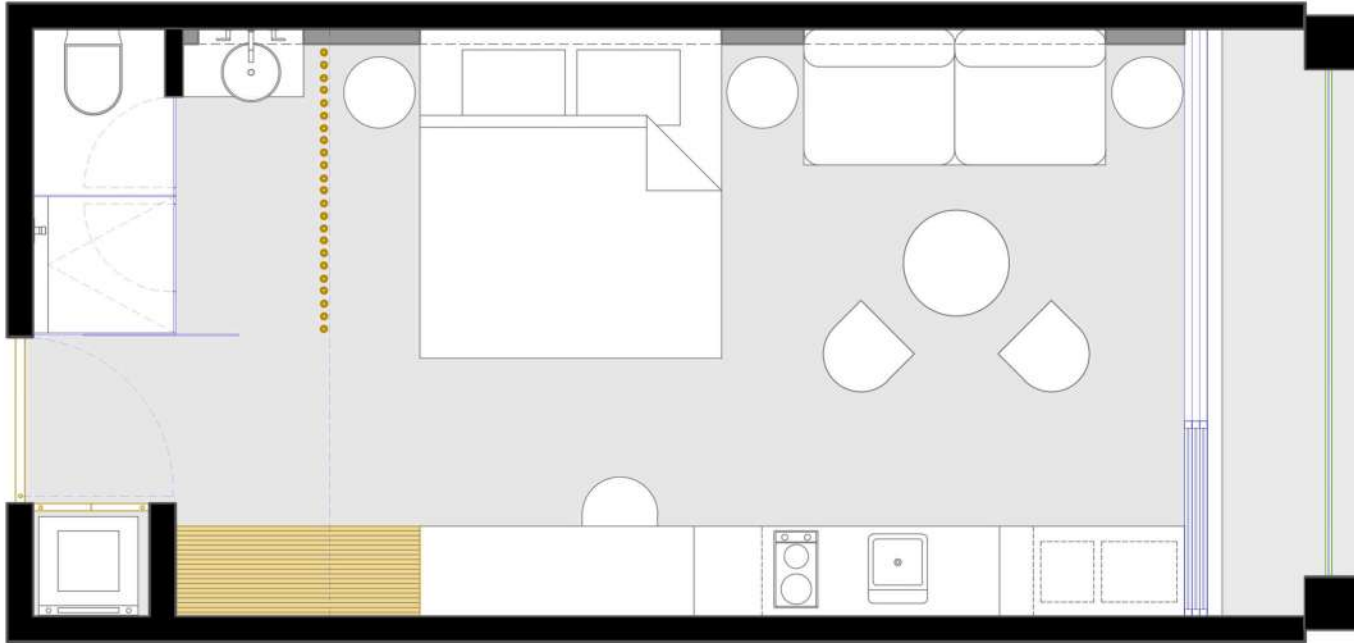

TERRAZA/ALBERCA

TERRAZA/ALBERCA

FIREPIT

FIREPIT

BAR

LIVING UNITS

STUDIO PB

58 sqm

LUXURY SUITE + TERRACE LIVING AREA WITH SPLASH POOL

58 m2

SUITE DE LUJO CON TERRAZA Y ALBERCA

STUDIO PB

STUDIO PB

STUDIO PB

STUDIO PA

38 sqm
LUXURY SUITE + TERRACE LIVING AREA

38 m2
SUITE DE LUJO CON TERRAZA

STUDIO PA

STUDIO PA

LOCK OFF 1

102 sqm

TERRACE LIVING AREA

LOCK OFF SUITE

102 m2