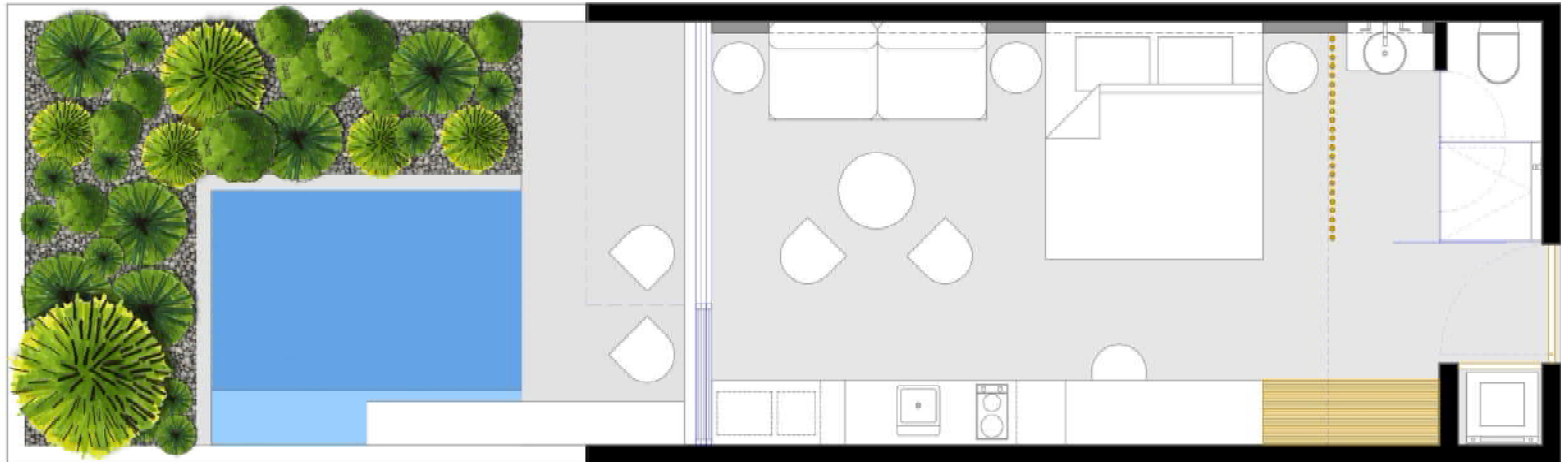

LOBBY

Master plan n+1

Master plan n+2

Master plan n+3

Master plan n+4

Master plan terraza

GYM

TERRAZA/ALBERCA

TERRAZA/ALBERCA

TERRAZA/ALBERCA

FIREPIT

FIREPIT

BAR

LIVING UNITS

STUDIO PB

58 sqm

LUXURY SUITE + TERRACE LIVING AREA WITH SPLASH POOL

58 m2

SUITE DE LUJO CON TERRAZA Y ALBERCA

STUDIO PB

STUDIO PB

STUDIO PB

STUDIO PA

38 sqm
LUXURY SUITE + TERRACE LIVING AREA