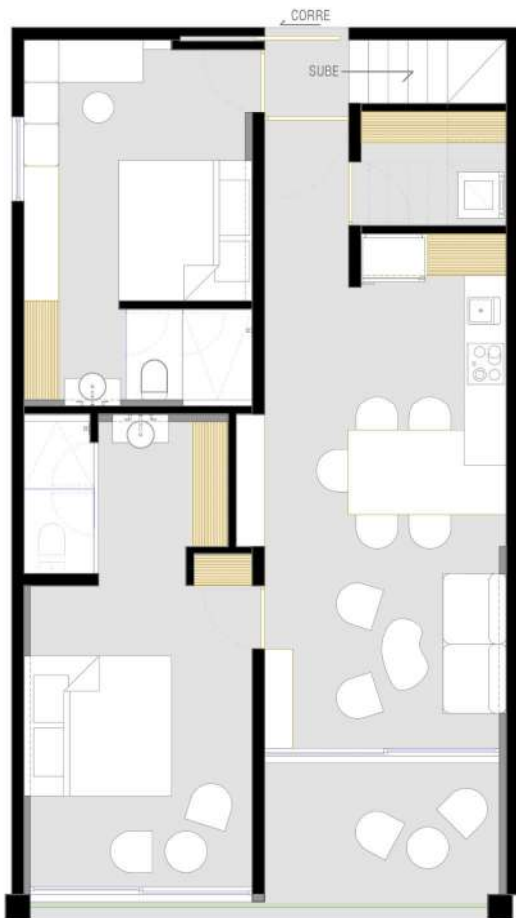

STUDIO 103

STUDIO 103

PENTHOUSE 1
+ PRIVATE STUDIO

144 + 30 sqm
TERRACE LIVING AREA
LOCK OFF SUITE
TERRACE LIVING SUITE WITH SPLASH POOL

144 + 30 M2
AREA DE ESTAR TERRAZA
LOCK OFF SUITE
SUITE CON TERRAZA Y ALBERCA

PENTHOUSE 1

PENTHOUSE 1

PENTHOUSE 1

PENTHOUSE 1

PENTHOUSE 1

PENTHOUSE 1

PENTHOUSE 2
+ PRIVATE STUDIO

134 + 31 sqm
TERRACE LIVING AREA
LOCK OFF SUITE
TERRACE LIVING SUITE WITH SPLASH POOL

134 + 31 M2
AREA DE ESTAR TERRAZA
LOCK OFF SUITE
SUITE CON TERRAZA Y ALBERCA

PENTHOUSE 2

PENTHOUSE 2

PENTHOUSE 2

PENTHOUSE 2

PENTHOUSE 2

PENTHOUSE 2

CERÉN