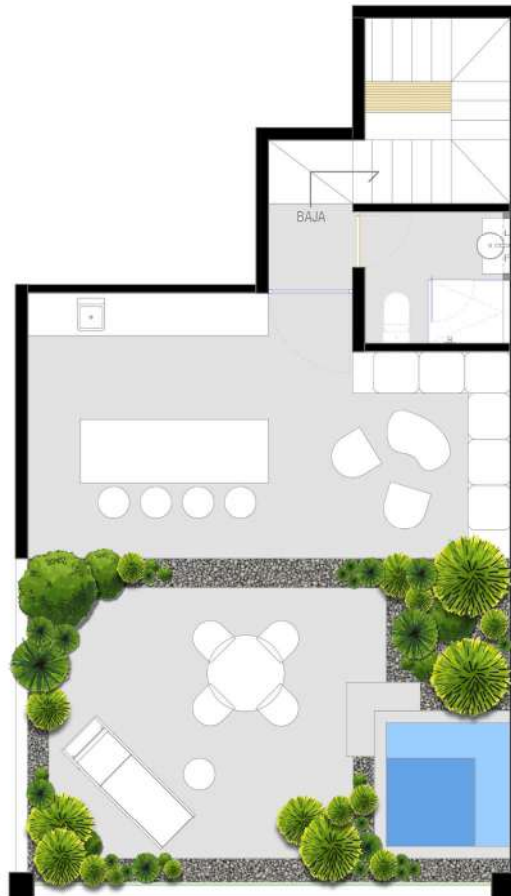

TERRAZA/ALBERCA

TERRAZA/ALBERCA

FIREPIT

FIREPIT

BAR

LIVING UNITS

STUDIO PB

58 sqm

PENTHOUSE 1

PENTHOUSE 1

PENTHOUSE 1

PENTHOUSE 1

PENTHOUSE 1

PENTHOUSE 1

PENTHOUSE 2
+ PRIVATE STUDIO

134 + 31 sqm
TERRACE LIVING AREA
LOCK OFF SUITE
TERRACE LIVING SUITE WITH SPLASH POOL

134 + 31 M2
AREA DE ESTAR TERRAZA
LOCK OFF SUITE
SUITE CON TERRAZA Y ALBERCA

PENTHOUSE 2

PENTHOUSE 2

PENTHOUSE 2

PENTHOUSE 2

PENTHOUSE 2

PENTHOUSE 2

CERÉN