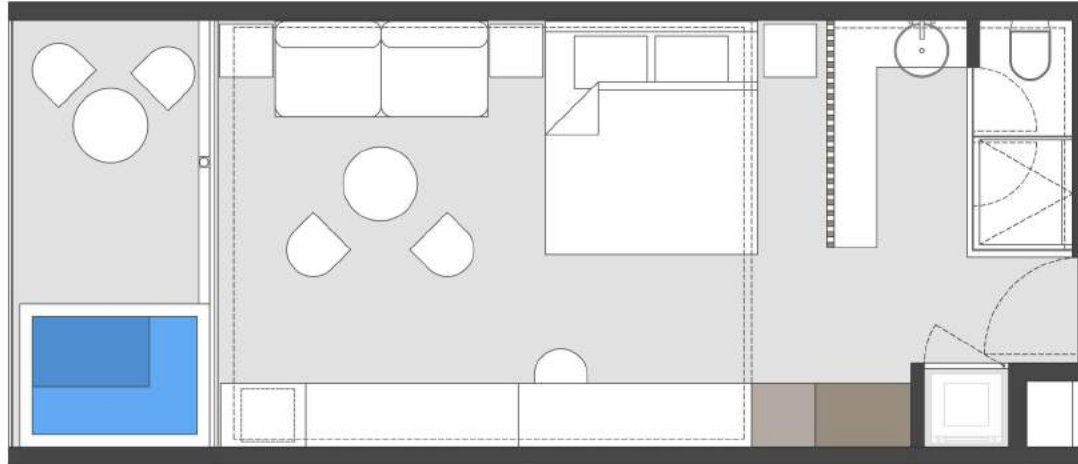

Master plan ground floor / n+1

III
TULUM

iiS
TULUM

iiis
TULUM

THE
TOWER

Master plan N+2

Master plan N+3

Master plan N+4

Master plan N+5

LIVING UNITS

STUDIO

43 sqm

LUXURY SUITE + TERRACE LIVING AREA

43 m²

SUITE DE LUJO CON TERRAZA

STUDIO

STUDIO

STUDIO

STUDIO

LOCK OFF

95 sqm

TERRACE LIVING AREA WITH SPLASH POOL

LOCK OFF SUITE

95 m2