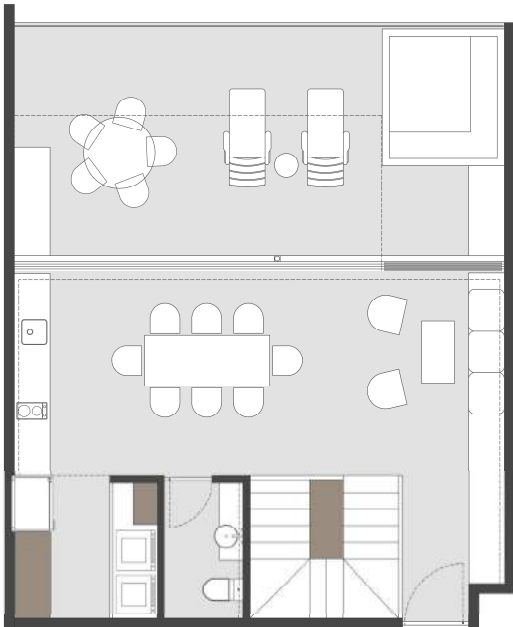

PH2

+ PRIVATE STUDIO

140 + 32 sqm

TERRACE LIVING AREA WITH SPLASH POOL

3 BEDROOM

+TERRACE LIVING PRIVATE STUDIO

140 + 32 sqm

AREA DE ESTAR TERRAZA CON ALBERCA

3 RECAMARAS

+ ESTUDIO PRIVADO CON TERRAZA