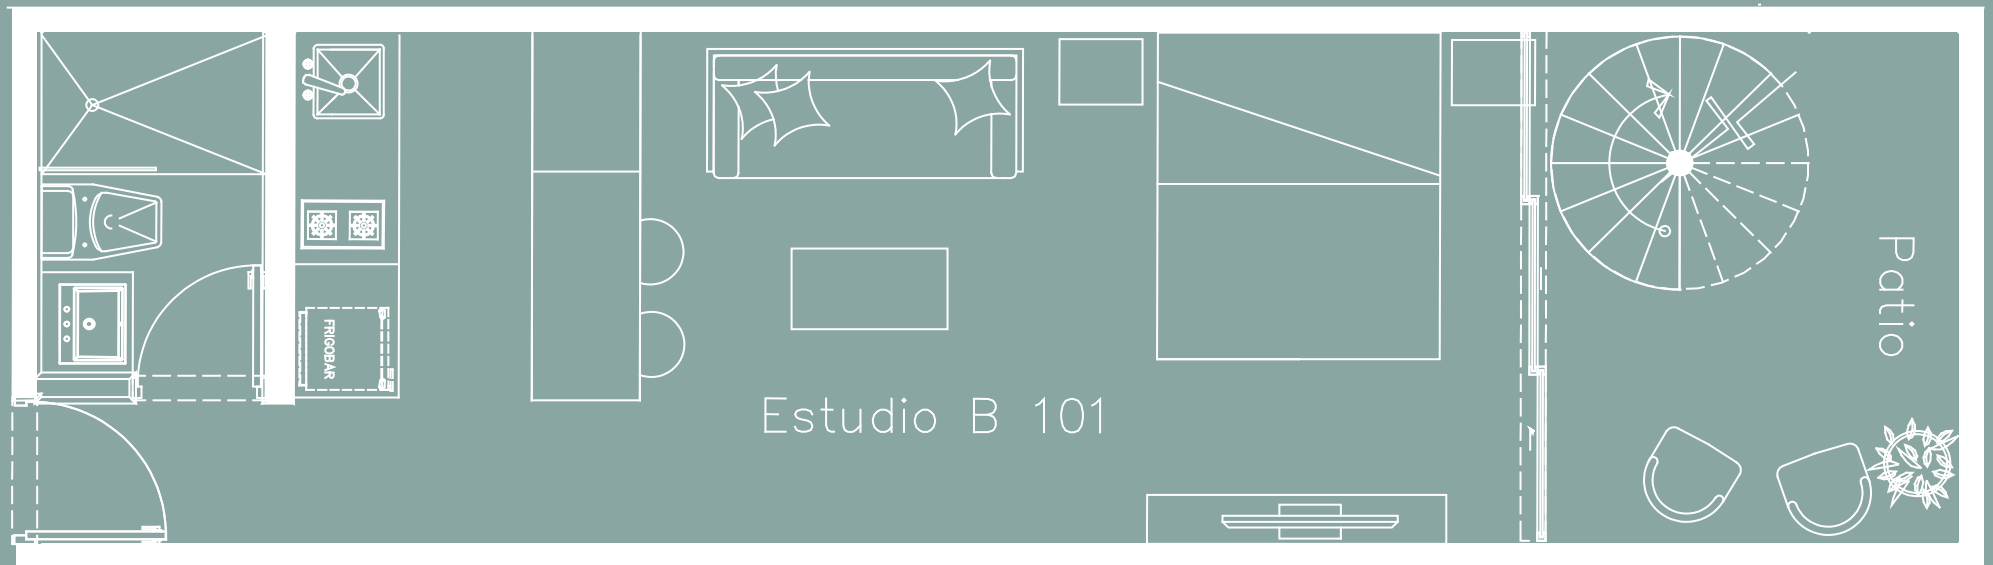

PLANTA BAJA

LOFT C

Estudios OPEN-SPACE de 37 m²

Calle 20 entre 35 y 40

Playa del Carmen CENTRO