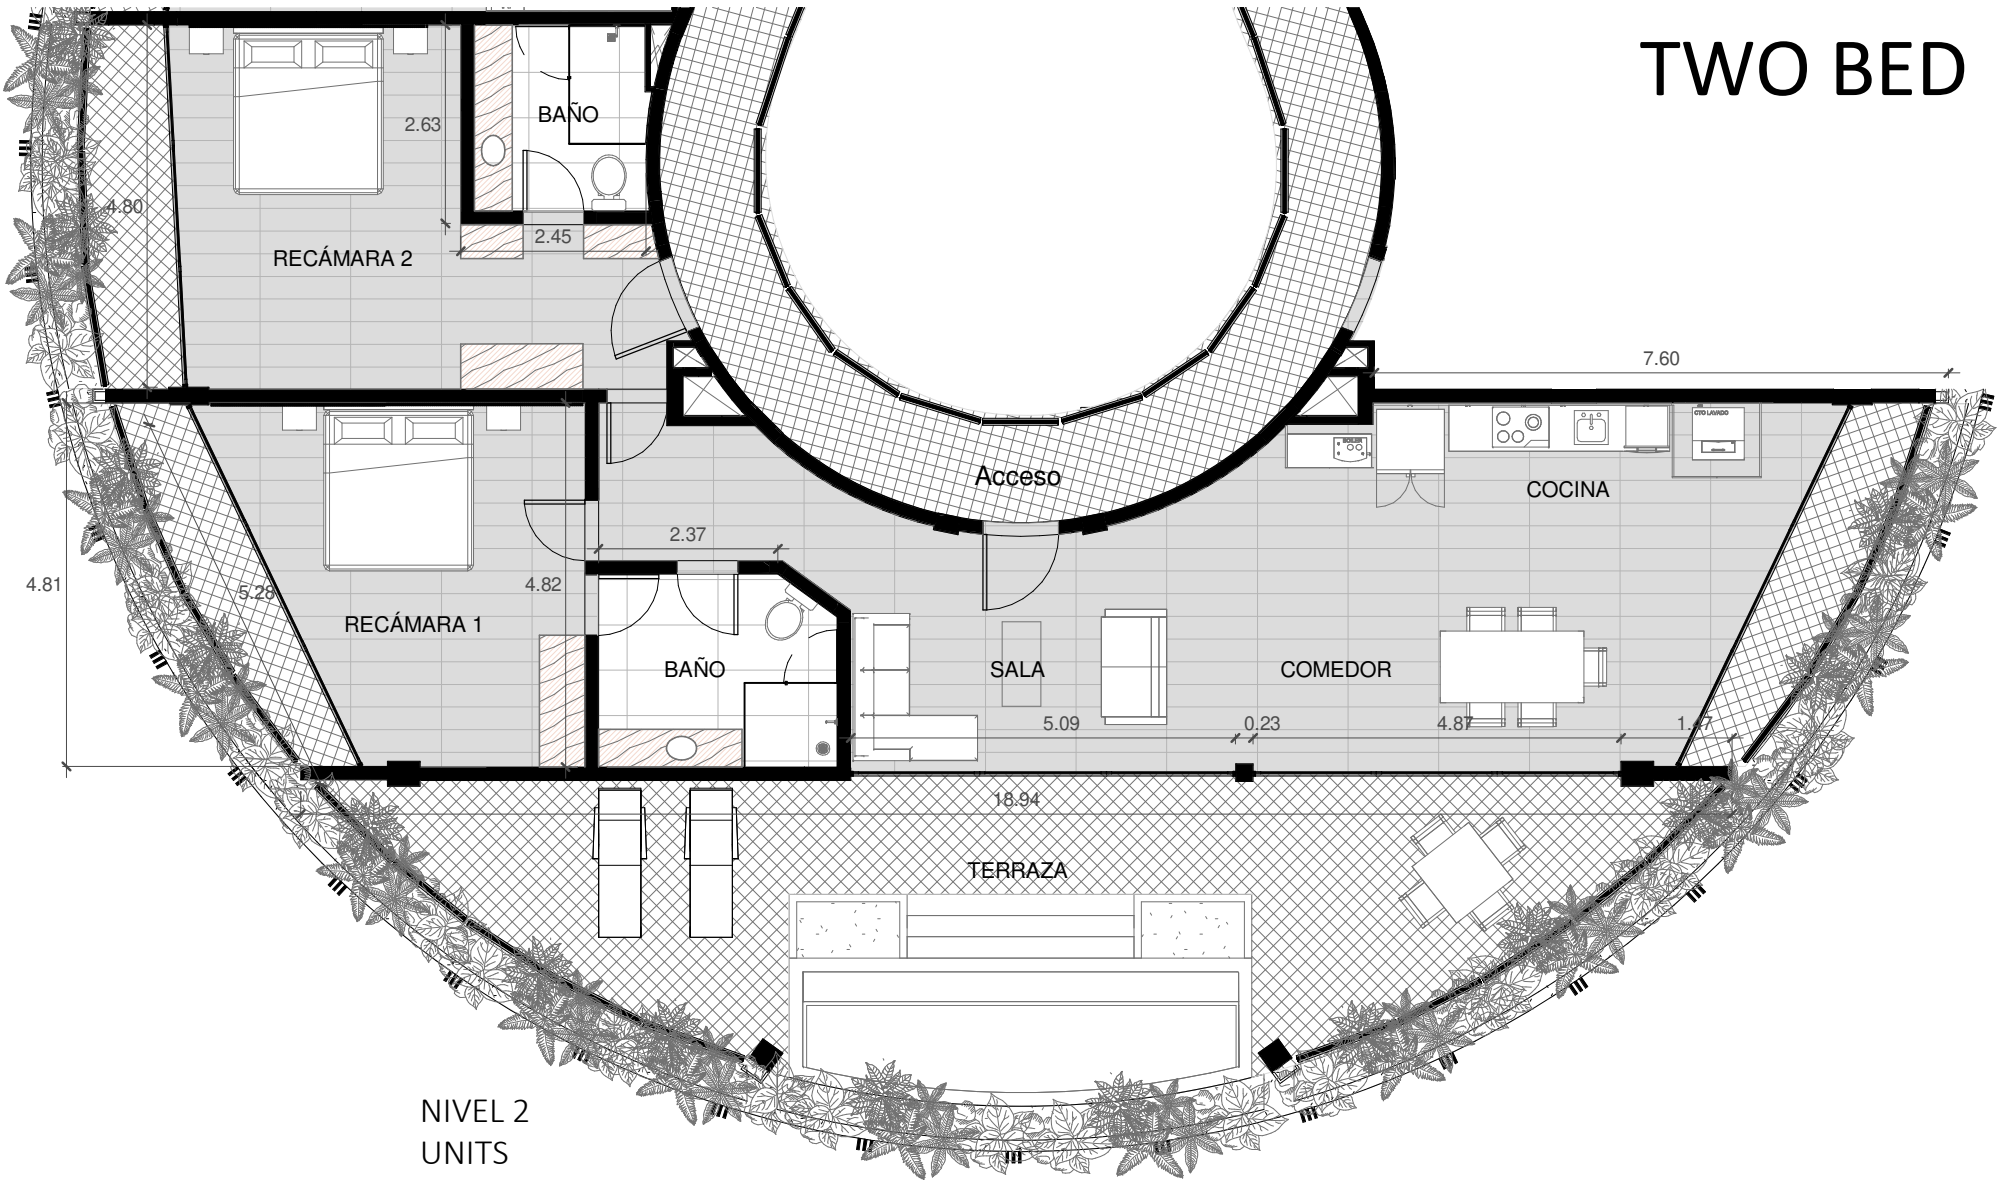

TWO BED

NIVEL 2
UNITS

Bedroom 2 / Bathrooms 2 / Interior 154 m²

Terrace 70 m² / Area 224 m²