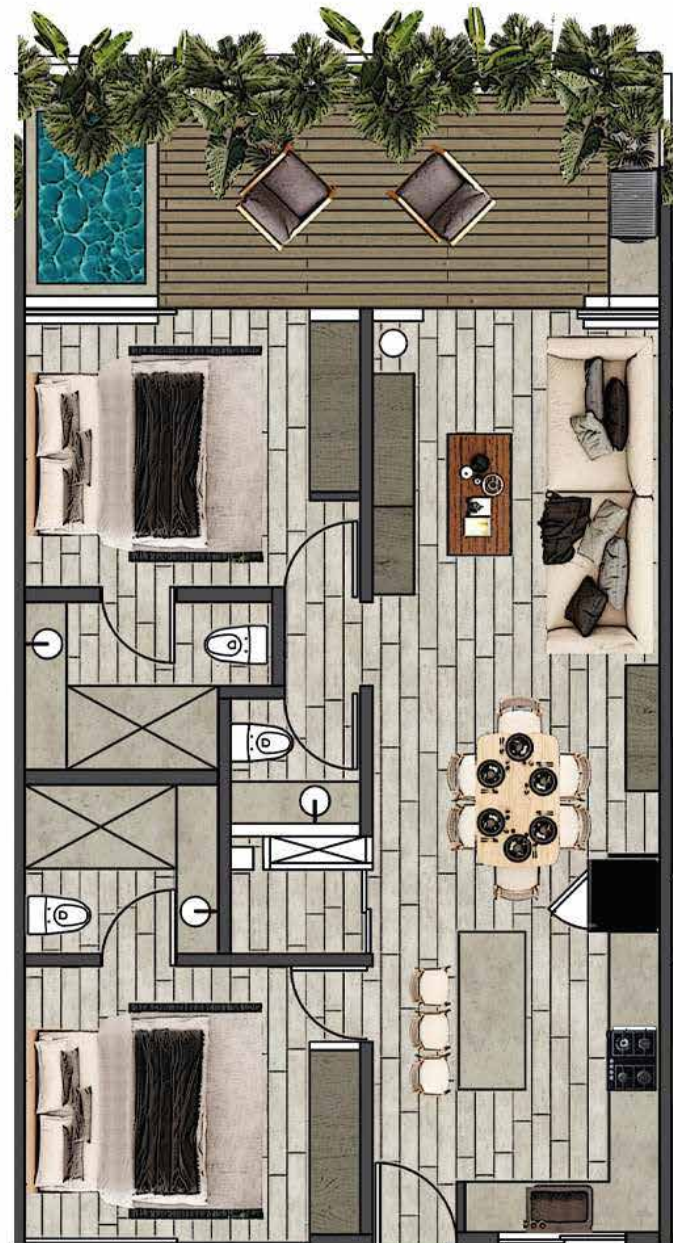

deja-vu
Tulum

An aerial view of a modern architectural courtyard. The courtyard is a large, open space with a central structure that has a large, light-colored, dome-like roof supported by a wooden frame. The structure is surrounded by a pool of water. The courtyard is flanked by multi-story buildings with balconies and terraces. The balconies and terraces are covered with lush greenery, including palm trees and hanging plants. The sky is blue with some clouds. The overall atmosphere is bright and modern.

deja-vu

Tulum

Modelo B

INTERIOR 87.67 m²

JARDINERA 21.8 m²

BALCÓN 11.83 m²

TOTAL 121.3 m²

deja-vu

Tulum

Modelo C

INTERIOR 80.37 m²

JARDINERA 19.75 m²

BALCÓN 12.63 m²

PISCINA 13.02 m²

TOTAL 125.77 m²

deja-vu

Tulum

Modelo D

INTERIOR 87.67 m²

JARDINERA 19.75 m²

BALCÓN 12.63 m²

PISCINA 13.02 m²

TOTAL 133.07 m²

deja-vu