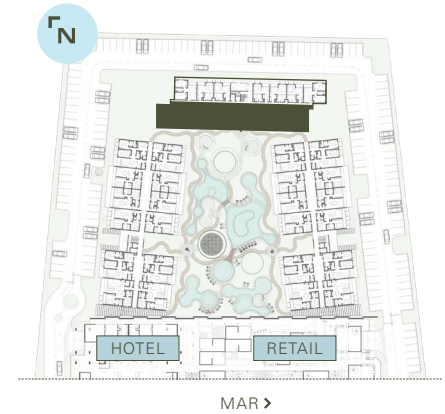

Torre B / Oasis

LISTA DE PRECIOS **MX**

- DISPONIBLE
- SEPARADA
- BLOQUEADA
- VENDIDA

DELUXE #2501 65m² / 2R -	JUNIOR #2503 45m² / 1R -	JUNIOR #2505 45m² / 1R -	DELUXE #2507 65m² / 2R -	ELEVADOR	DELUXE #2509 65m² / 2R -	JUNIOR #2511 45m² / 1R -	DELUXE #2513 65m² / 2R -
DELUXE #2401 65m² / 2R $5,293,060	JUNIOR #2403 45m² / 1R $4,310,820	JUNIOR #2405 45m² / 1R -	DELUXE #2407 65m² / 2R -		DELUXE #2409 65m² / 2R $5,293,060	JUNIOR #2411 45m² / 1R -	DELUXE #2413 65m² / 2R $5,293,060
DELUXE #2301 65m² / 2R $5,154,980	JUNIOR #2303 45m² / 1R -	JUNIOR #2305 45m² / 1R -	DELUXE #2307 65m² / 2R -		DELUXE #2309 65m² / 2R -	JUNIOR #2311 45m² / 1R -	DELUXE #2313 65m² / 2R $5,154,980
DELUXE #2201 65m² / 2R $5,108,940	JUNIOR #2203 45m² / 1R -	JUNIOR #2205 45m² / 1R -	DELUXE #2207 65m² / 2R -		DELUXE #2209 65m² / 2R -	JUNIOR #2211 45m² / 1R $4,160,870	DELUXE #2213 65m² / 2R -
DELUXE #2101 65m² / 2R $5,226,340	JUNIOR #2103 45m² / 1R $4,348,300	JUNIOR #2105 45m² / 1R -				JUNIOR #2108 45m² / 1R -	DELUXE #2110 65m² / 2R $5,226,340

Precios y disponibilidad sujetos a cambio sin previo aviso.