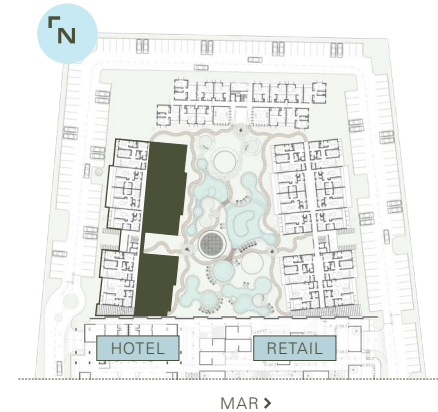

Naomi Selva

Lista de
Precios

NAOMI®

RIVIERA MAYA

Torre A / Oasis

LISTA DE PRECIOS MX

- DISPONIBLE
- SEPARADA
- BLOQUEADA
- VENDIDA

VILLA PH #1501 397m ² / 3R -		JUNIOR PH #1503 346m ² / 3R -		DELUXE PH #1505 366m ² / 3R -	
VILLA #1401 116m ² / 2R \$8,082,820	FAMILY VILLA #1403 120m ² / 3R \$8,672,660	GRAND DELUXE #1405 90m ² / 2R \$6,652,780	GRAND DELUXE #1407 90m ² / 2R \$6,652,780	GRAND DELUXE #1409 90m ² / 2R -	FAMILY VILLA #1411 120m ² / 3R \$8,672,660
VILLA #1301 116m ² / 2R \$7,875,580	FAMILY VILLA #1303 120m ² / 3R \$8,460,410	GRAND DELUXE #1305 90m ² / 2R -	GRAND DELUXE #1307 90m ² / 2R -	GRAND DELUXE #1309 90m ² / 2R -	FAMILY VILLA #1311 120m ² / 3R \$8,460,410
VILLA #1201 116m ² / 2R \$7,806,500	FAMILY VILLA #1203 120m ² / 3R \$8,388,320	GRAND DELUXE #1205 90m ² / 2R -	GRAND DELUXE #1207 90m ² / 2R -	GRAND DELUXE #1209 90m ² / 2R -	FAMILY VILLA #1211 120m ² / 3R \$8,388,320
G.VILLA #1101 120+15m ² / 2R \$8,687,960	G.FAMILY VILLA #1103 120+15m ² / 3R -	G.GRAND DELUXE #1105 90+12m ² / 2R -	G.GRAND DELUXE #1107 90+12m ² / 2R \$7,332,350	G.GRAND DELUXE #1109 90+12m ² / 2R -	G.FAMILY VILLA #1111 120+15m ² / 3R -