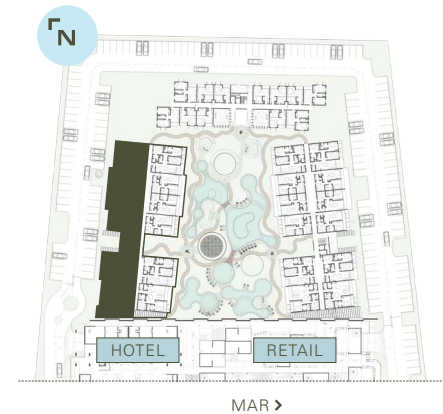

Torre A / Selva

LISTA DE PRECIOS MX

- DISPONIBLE
- SEPARADA
- BLOQUEADA
- VENDIDA

DELUXE PH #1506 366m² / 3R $14,800,000		JUNIOR PH #1504 346m² / 3R -		ELEVADOR		VILLA PH #1502 397m² / 3R $15,800,000	
FAMILY VILLA #1412 120m² / 3R $8,459,400	GRAND DELUXE #1410 90m² / 2R $6,487,840	GRAND DELUXE #1408 90m² / 2R $6,487,840	GRAND DELUXE #1406 90m² / 2R $6,487,840			FAMILY VILLA #1404 120m² / 3R $8,460,410	VILLA #1402 116m² / 2R $7,875,580
FAMILY VILLA #1312 120m² / 3R $8,246,140	GRAND DELUXE #1310 90m² / 2R -	GRAND DELUXE #1308 90m² / 2R -	GRAND DELUXE #1306 90m² / 2R -			FAMILY VILLA #1304 120m² / 3R $8,246,140	VILLA #1302 116m² / 2R $7,668,320
FAMILY VILLA #1212 120m² / 3R $8,175,060	GRAND DELUXE #1210 90m² / 2R $6,267,900	GRAND DELUXE #1208 90m² / 2R $6,267,910	GRAND DELUXE #1206 90m² / 2R $6,267,910			FAMILY VILLA #1204 120m² / 3R $8,175,060	VILLA #1202 116m² / 2R $7,599,240
G.FAMILY VILLA #1112 120+15m² / 3R $8,771,440	G.GRAND DELUXE #1110 90+12m² / 2R $9,962,660	G.GRAND DELUXE #1108 90+12m² / 2R $6,962,660	G.GRAND DELUXE #1106 90+12m² / 2R $6,962,660			G.FAMILY VILLA #1104 120+15m² / 3R $8,771,440	G.VILLA #1102 116+15m² / 2R $8,249,920

Precios y disponibilidad sujetos a cambio sin previo aviso.