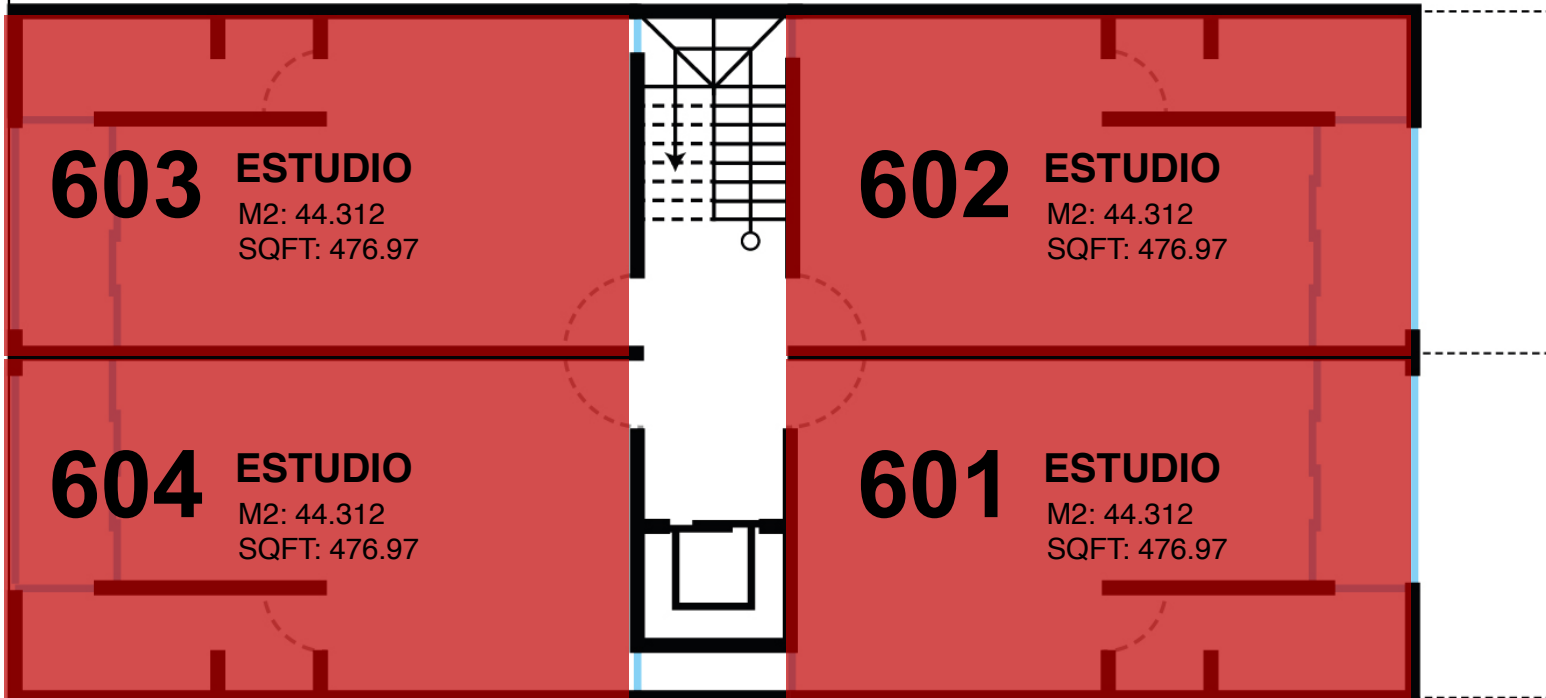

CALLE 58
58 STREET

A LA PLAYA
TO THE BEACH

RT
N5
N4
N3
N2
N1
PB

*Precios pueden cambiar sin previo aviso, consulte a su asesor para confirmar precios y disponibilidad actuales.

*Prices may change without notice, consult your advisor to confirm current prices and availability

XKAA

OCEAN VIEW CONDOS

PLAYA DEL CARMEN

QUINTO NIVEL / FIFTH LEVEL

- DISPONIBLE
AVAILABLE
- RESERVADO
RESERVED
- VENDIDO
SOLD
- REVENTA
RESALE

CALLE 58
58 STREET

A LA PLAYA
TO THE BEACH

RT
N5
N4
N3
N2
N1
PB