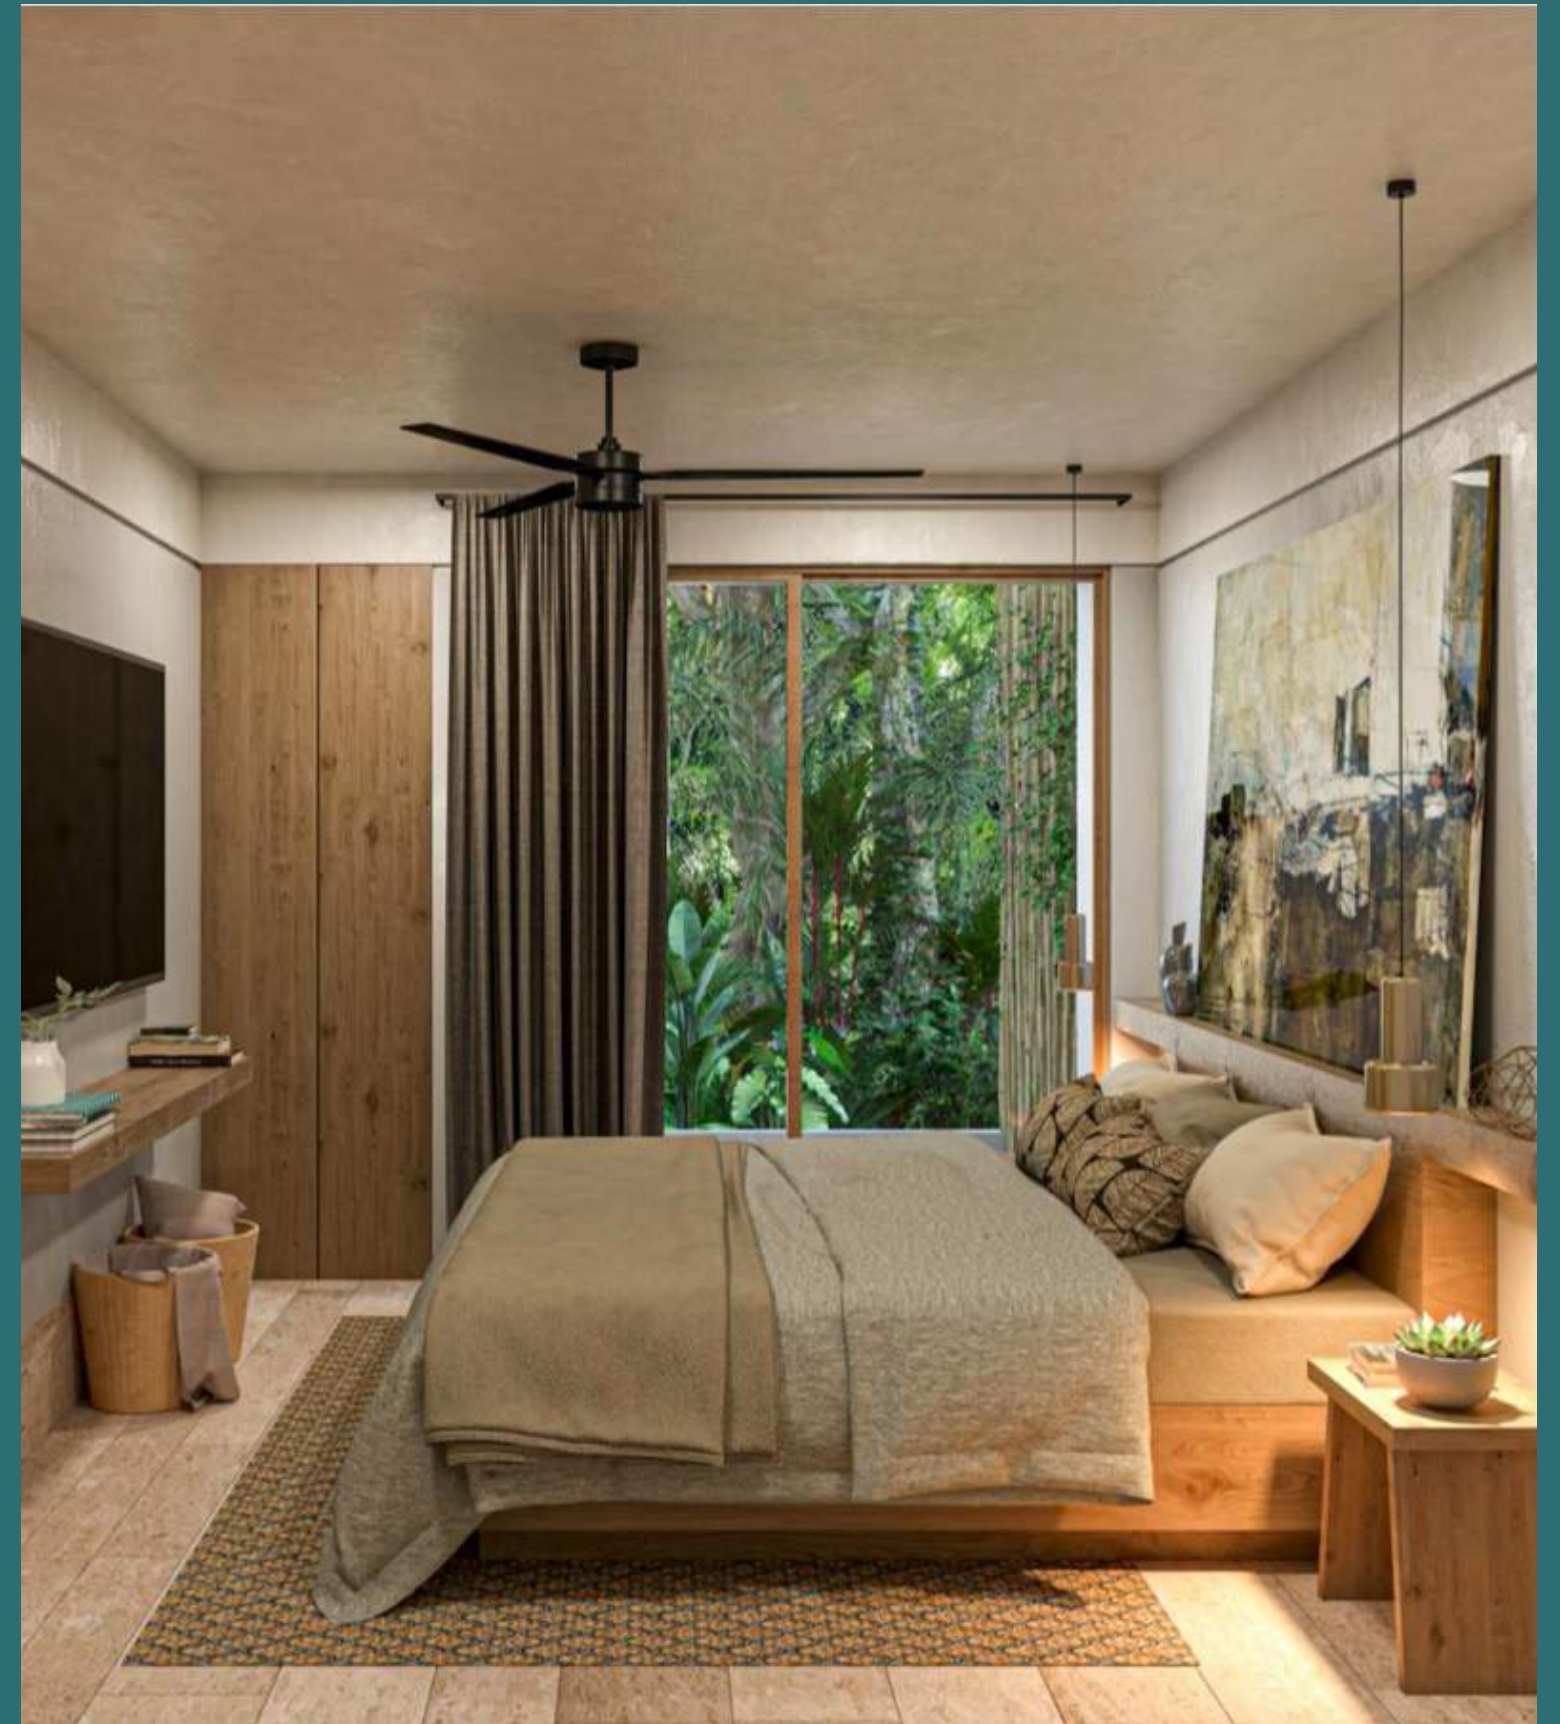

NATAL

CONDOS DESIGNED TO LIVE IN TULUM

TULUM

MX.

**LOCATED IN THE PROMISING
NEIGHBORHOOD OF LA VELETA, NATAL
IS AN EASY ACCESS TO TWO AMAZING
TURQUOISE LAKES IN THE HEART OF
TULUM'S JUNGLE: CENOTE CRISTAL &
CENOTE ESCONDIDO.**

UP COMMING BEACH ACCESS

3 MINUTES TO THE BEACH

**CONDOS
DESIGNED TO LIVE TULUM'S
DREAMED LIFE**

AMENITIES

Lobby
Green areas
Bar
Swimming pool

Kids Club
Gym
Workspace
Multipurpose room

INTERIORS

INTERIOR