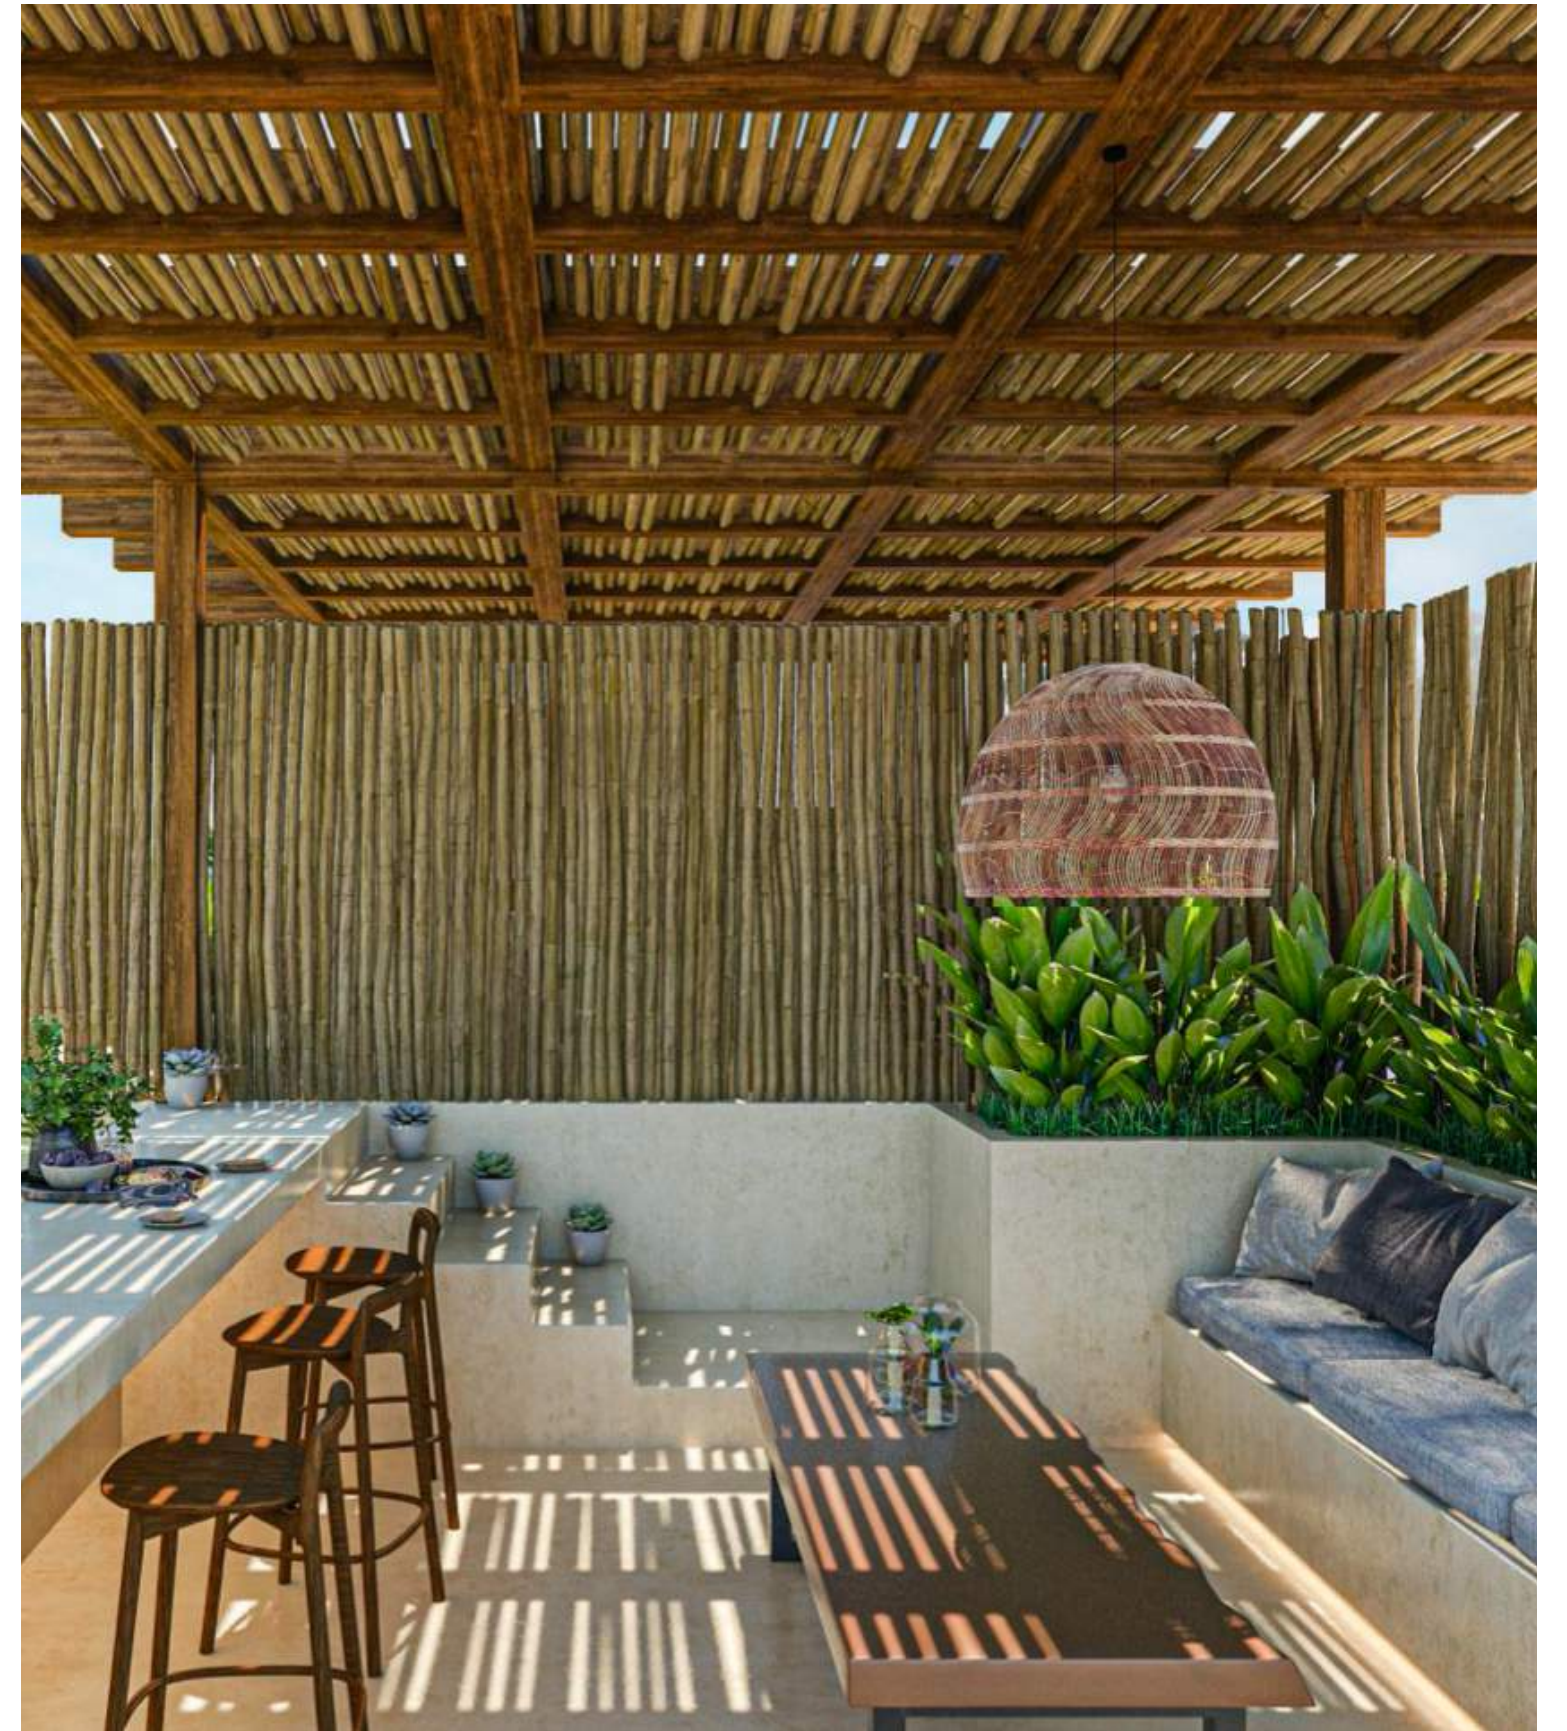

NATALCONDOS.MX

TULUM

MX.

NATALCONDOS.MX

TULUM

MX.