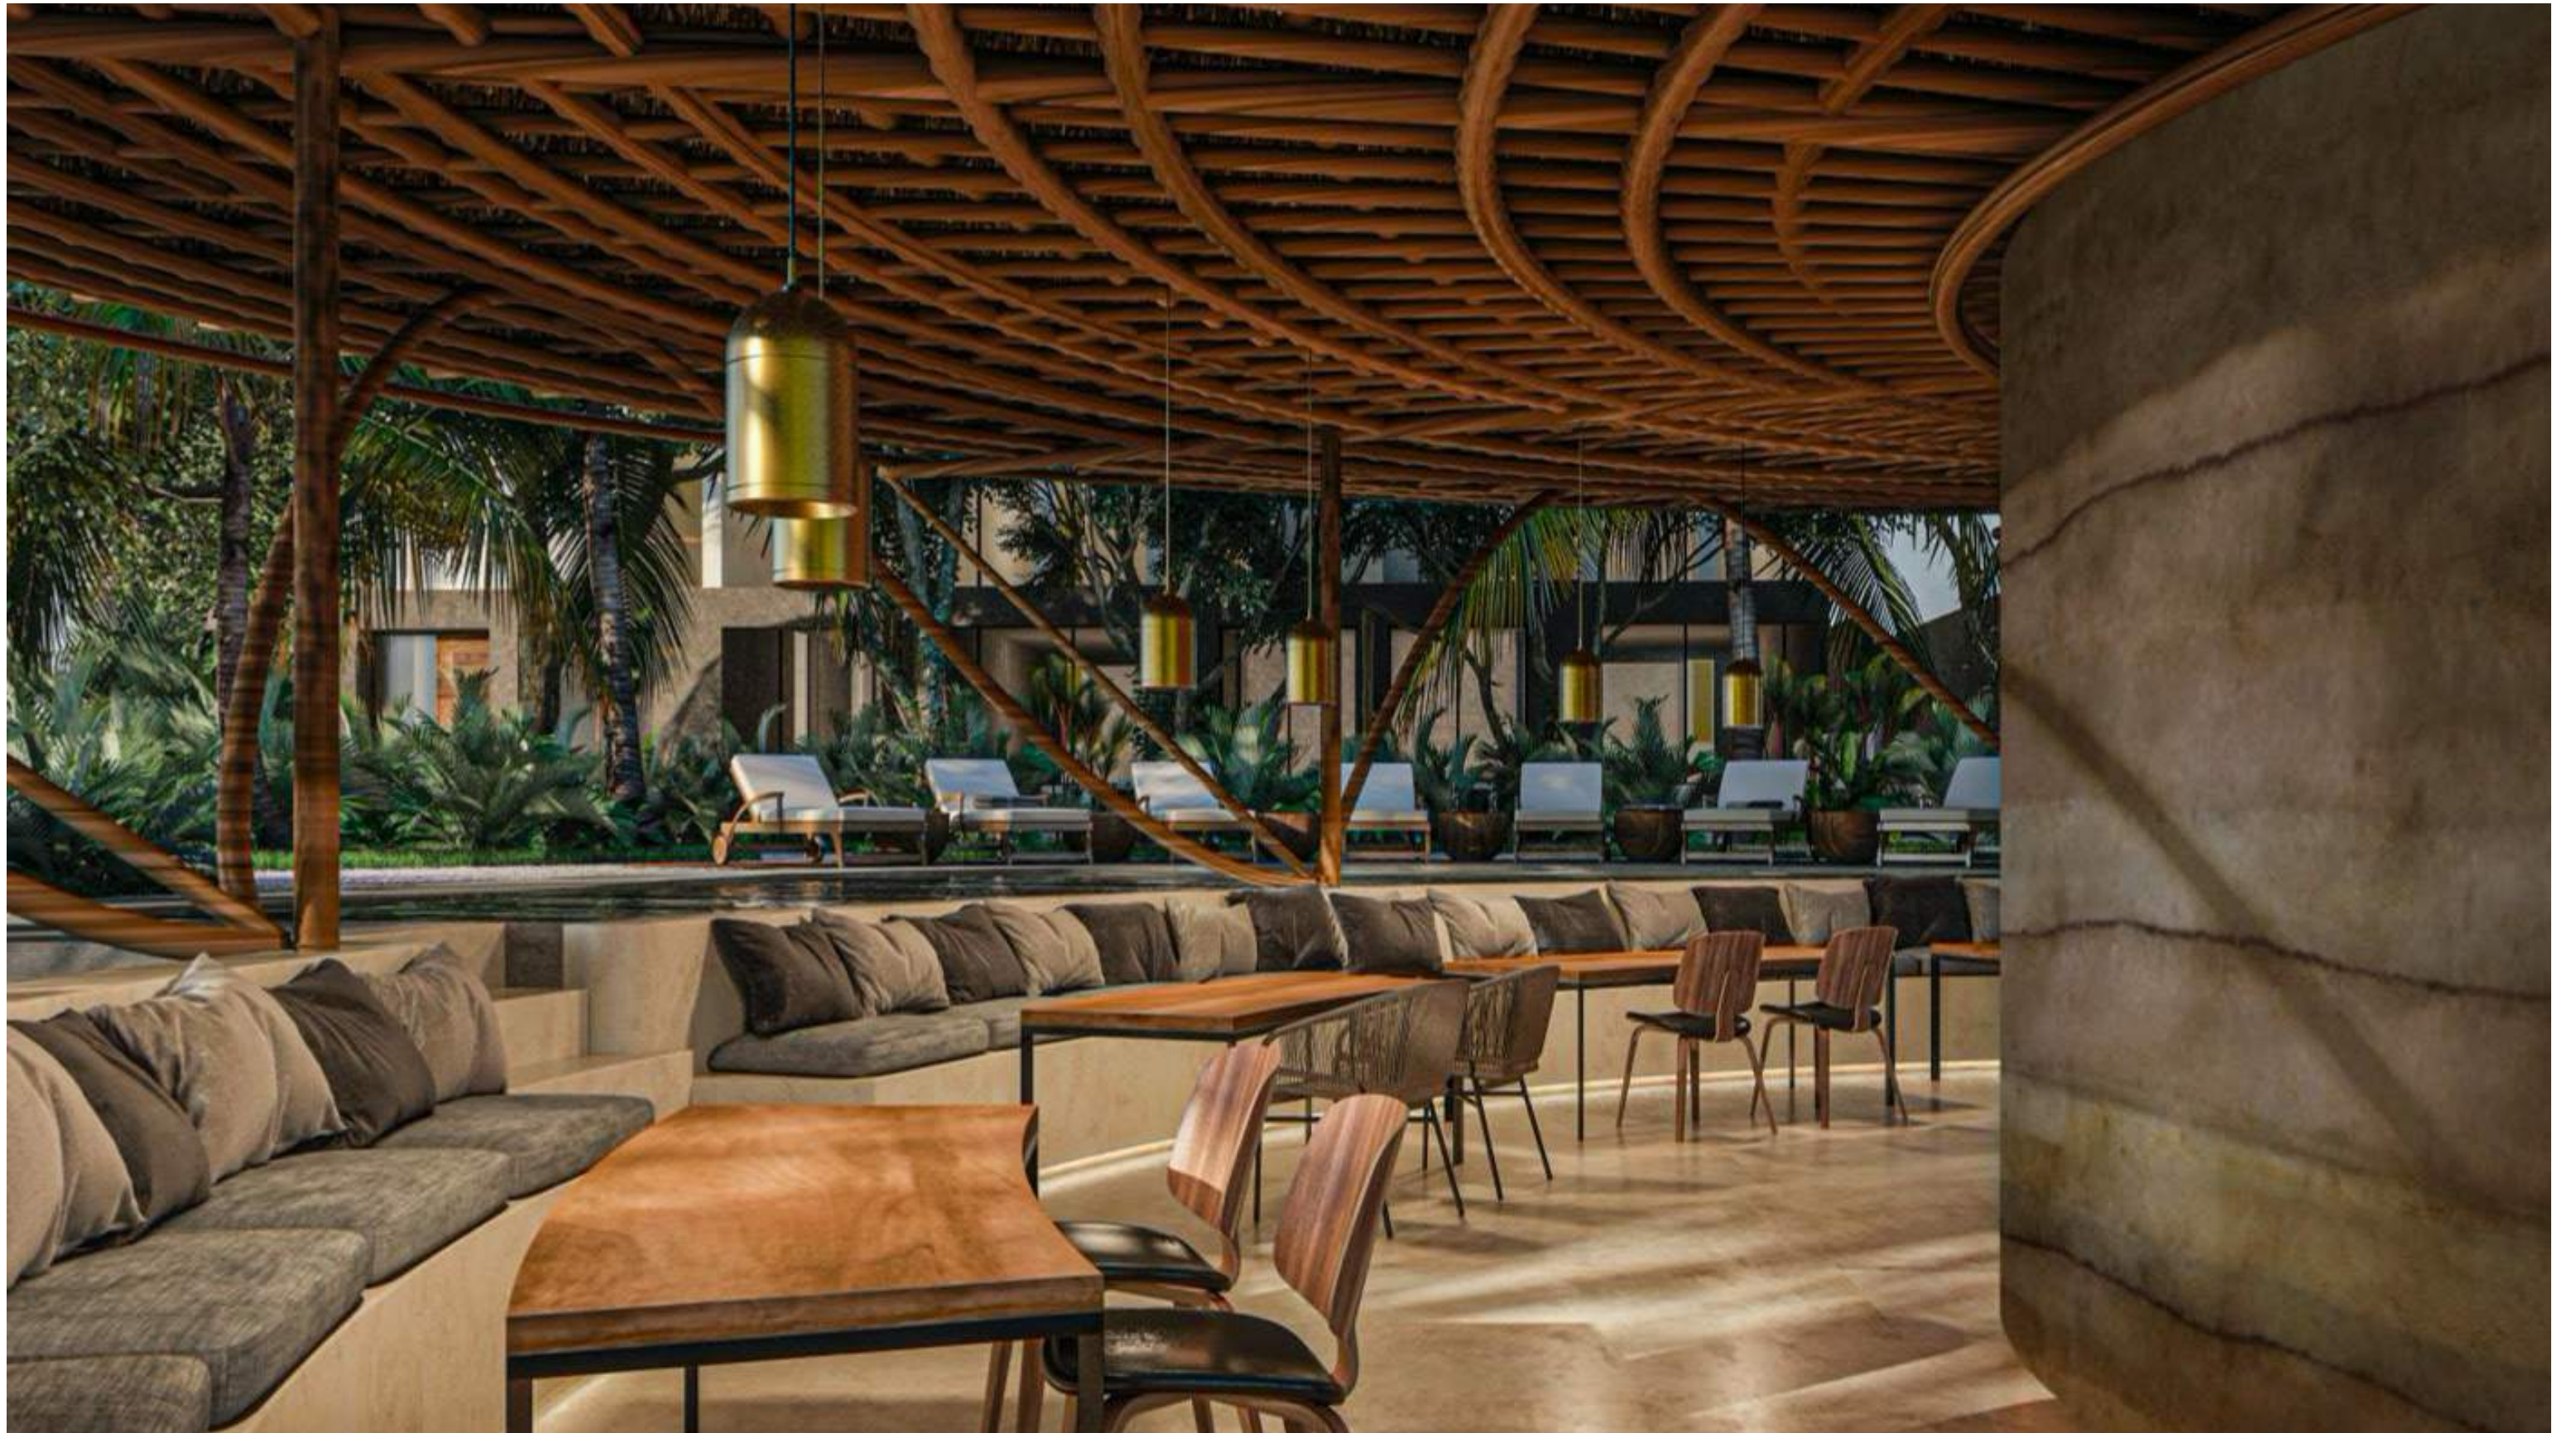

UP COMMING BEACH ACCESS

3 MINUTES TO THE BEACH

**CONDOS
DESIGNED TO LIVE TULUM'S
DREAMED LIFE**

AMENITIES

Lobby
Green areas
Bar
Swimming pool

Kids Club
Gym
Workspace
Multipurpose room

INTERIORS

INTERIOR