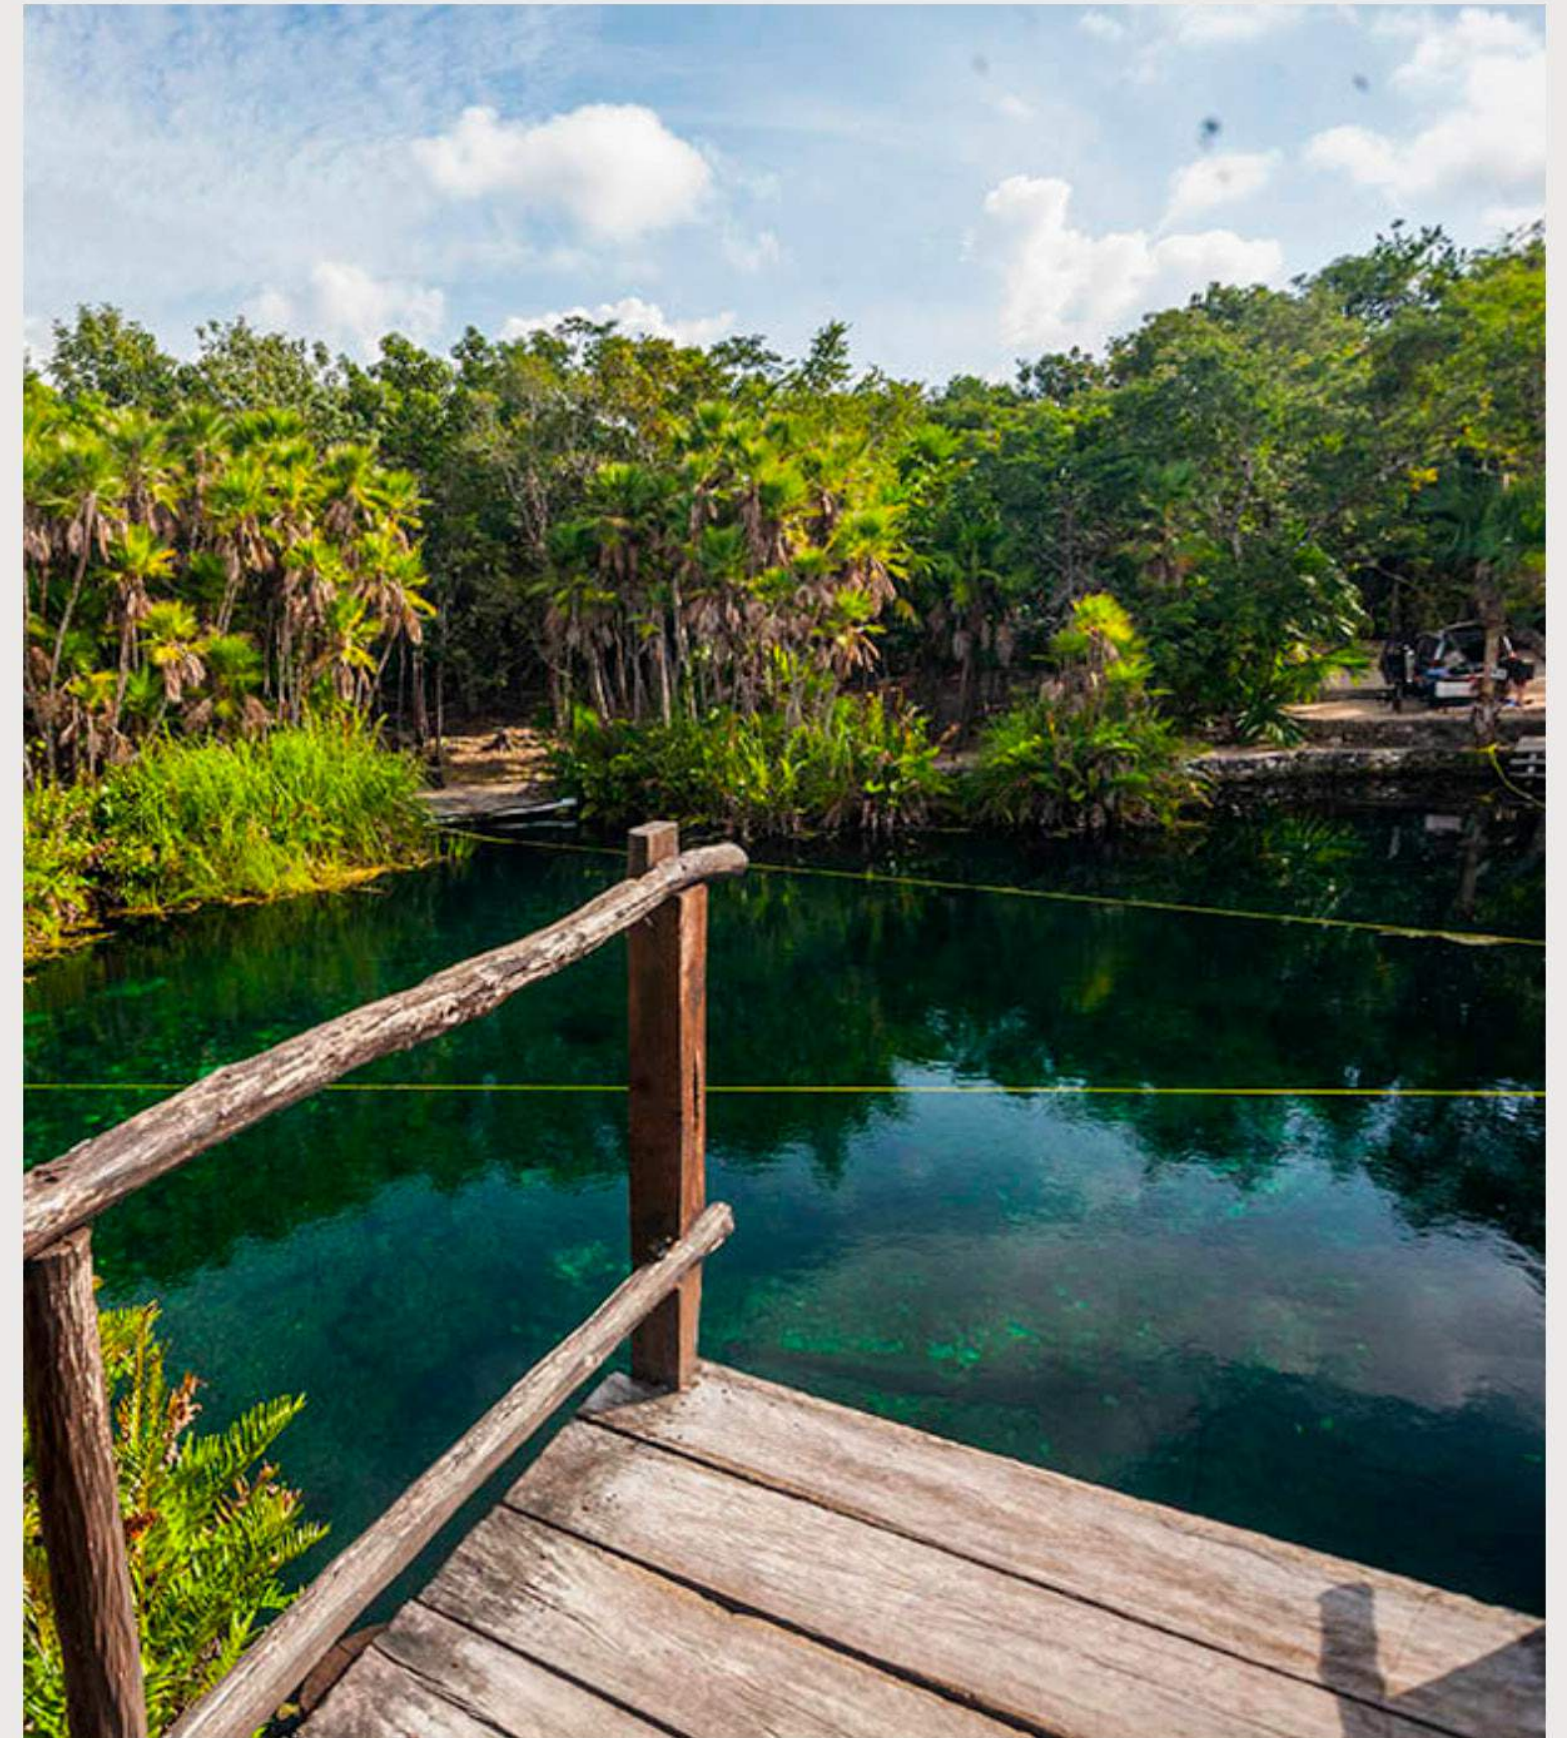

NATAL

CONDOS DESIGNED TO LIVE IN TULUM

TULUM

MX.

**LOCATED IN THE PROMISING
NEIGHBORHOOD OF LA VELETA, NATAL
IS AN EASY ACCESS TO TWO AMAZING
TURQUOISE LAKES IN THE HEART OF
TULUM'S JUNGLE: CENOTE CRISTAL &
CENOTE ESCONDIDO.**

UP COMMING BEACH ACCESS

3 MINUTES TO THE BEACH

**CONDOS
DESIGNED TO LIVE TULUM'S
DREAMED LIFE**

AMENITIES

Lobby
Green areas
Bar
Swimming pool

Kids Club
Gym
Workspace
Multipurpose room

INTERIORS

INTERIOR