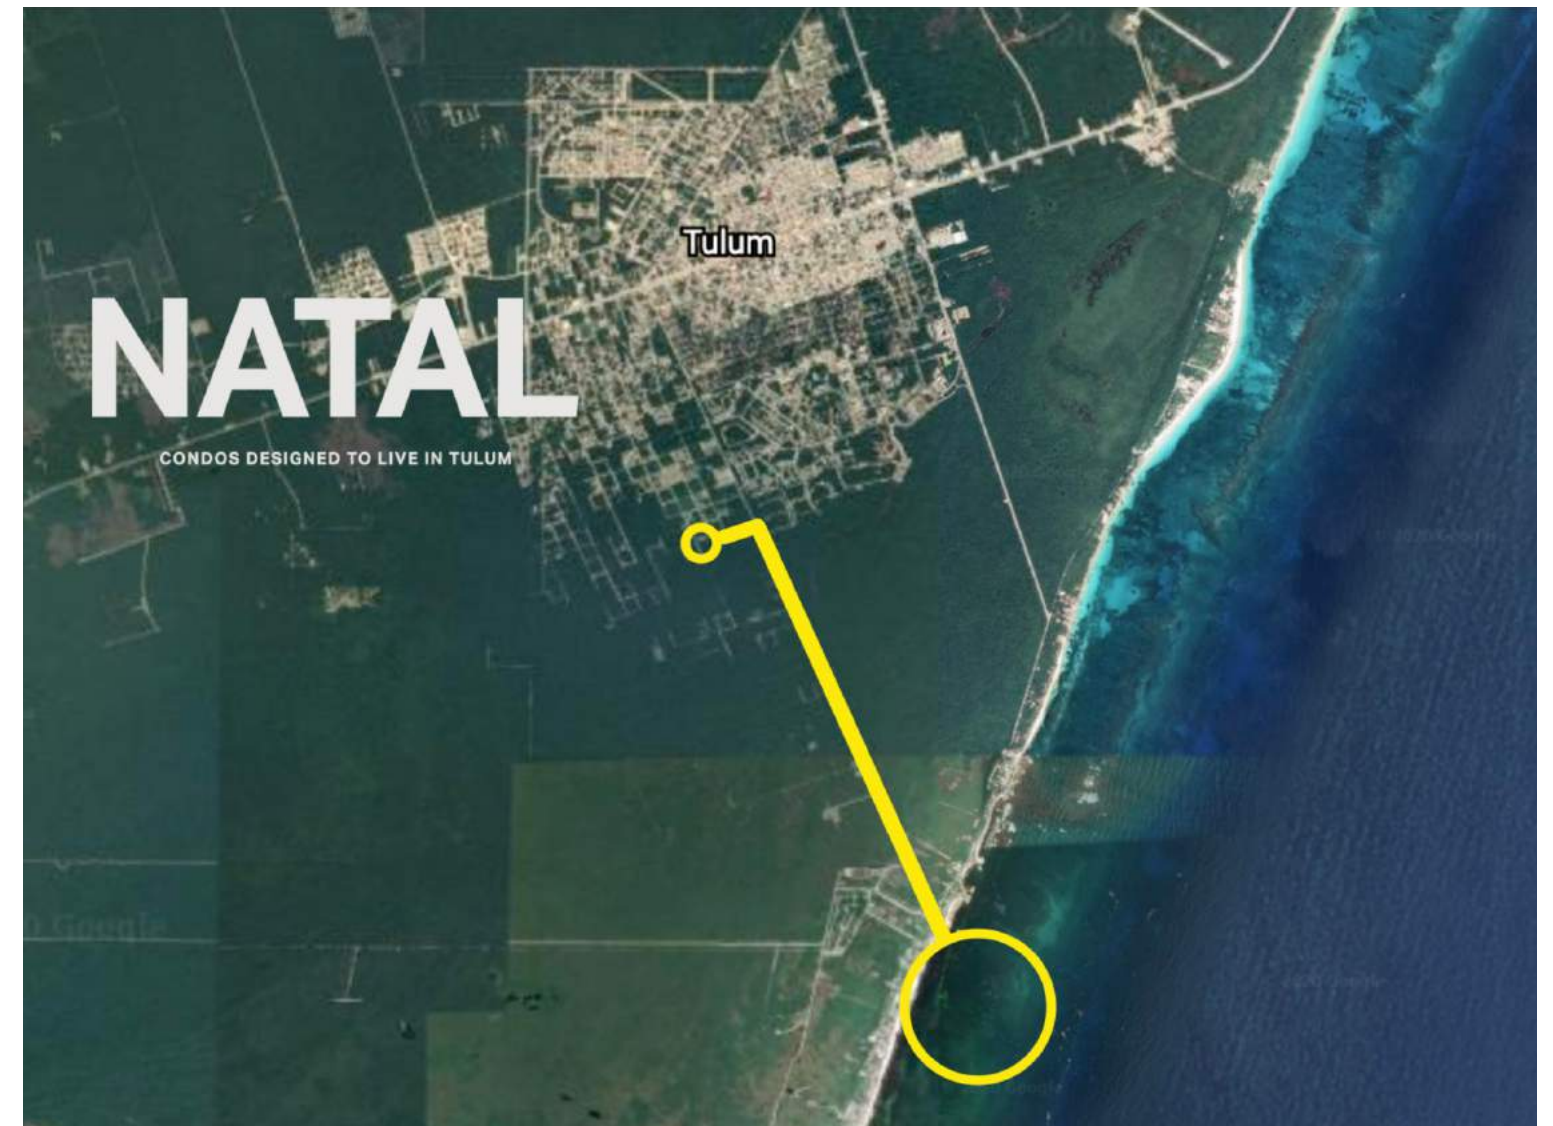

UP COMMING BEACH ACCESS

3 MINUTES TO THE BEACH