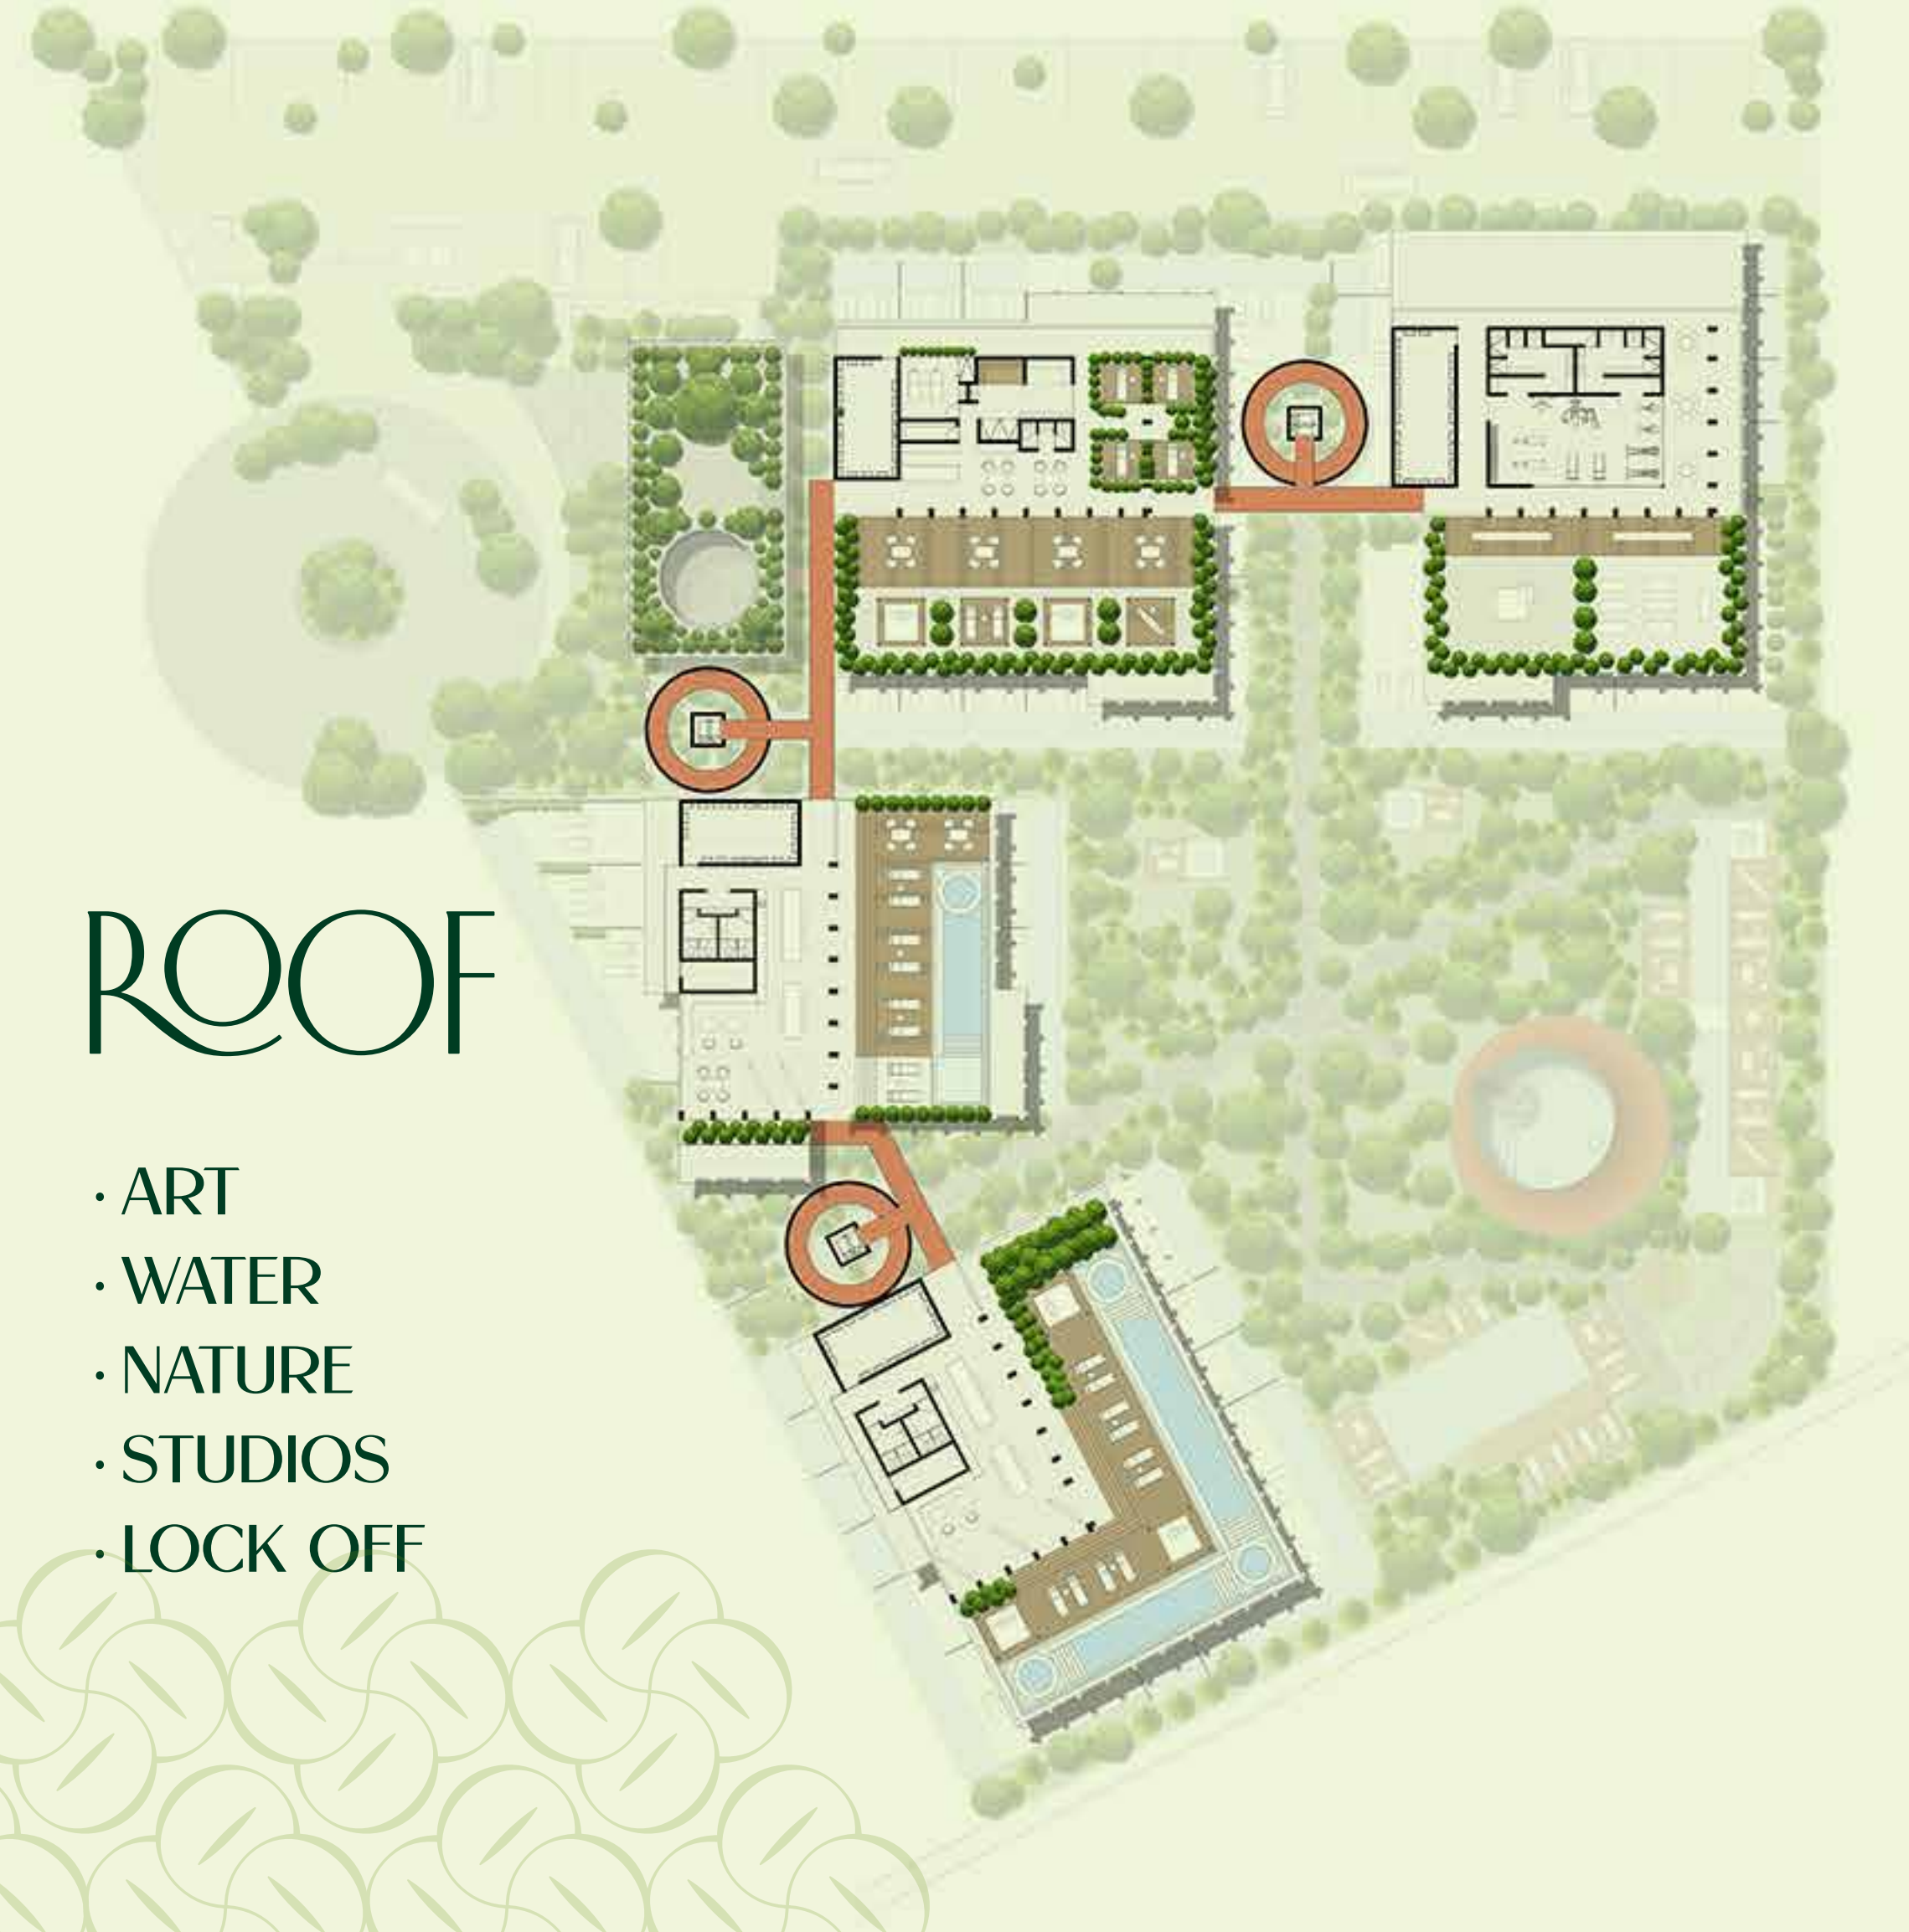

An aerial photograph of a coastline. The top half of the image shows a brownish, textured landmass, possibly a beach or a low-lying island. The bottom half shows turquoise water with white foam from waves crashing against a rocky shore. The text 'IGIT' is overlaid in the center, with 'TULUM' below it, flanked by two horizontal lines.

# GROUND FLOOR N+2

- HELLO
- WATER
- ART
- STUDIOS
- LOCK OFF

N+1

- ART
- STUDIOS
- LOCK OFF

N+3

- ART
- STUDIOS
- LOCK OFF

# ROOF

- ART
- WATER
- NATURE
- STUDIOS
- LOCK OFF

**C**  
TULUM

LOBBY

SEGURIDAD

CONTROL ACCESO

CONSERJERIA

AREAS VERDES

EL OJO

HAMACAS

ALBERCA

CARRIL NADO

CABAÑAS PRIVADAS

YOGA

SPA

WELLNESS