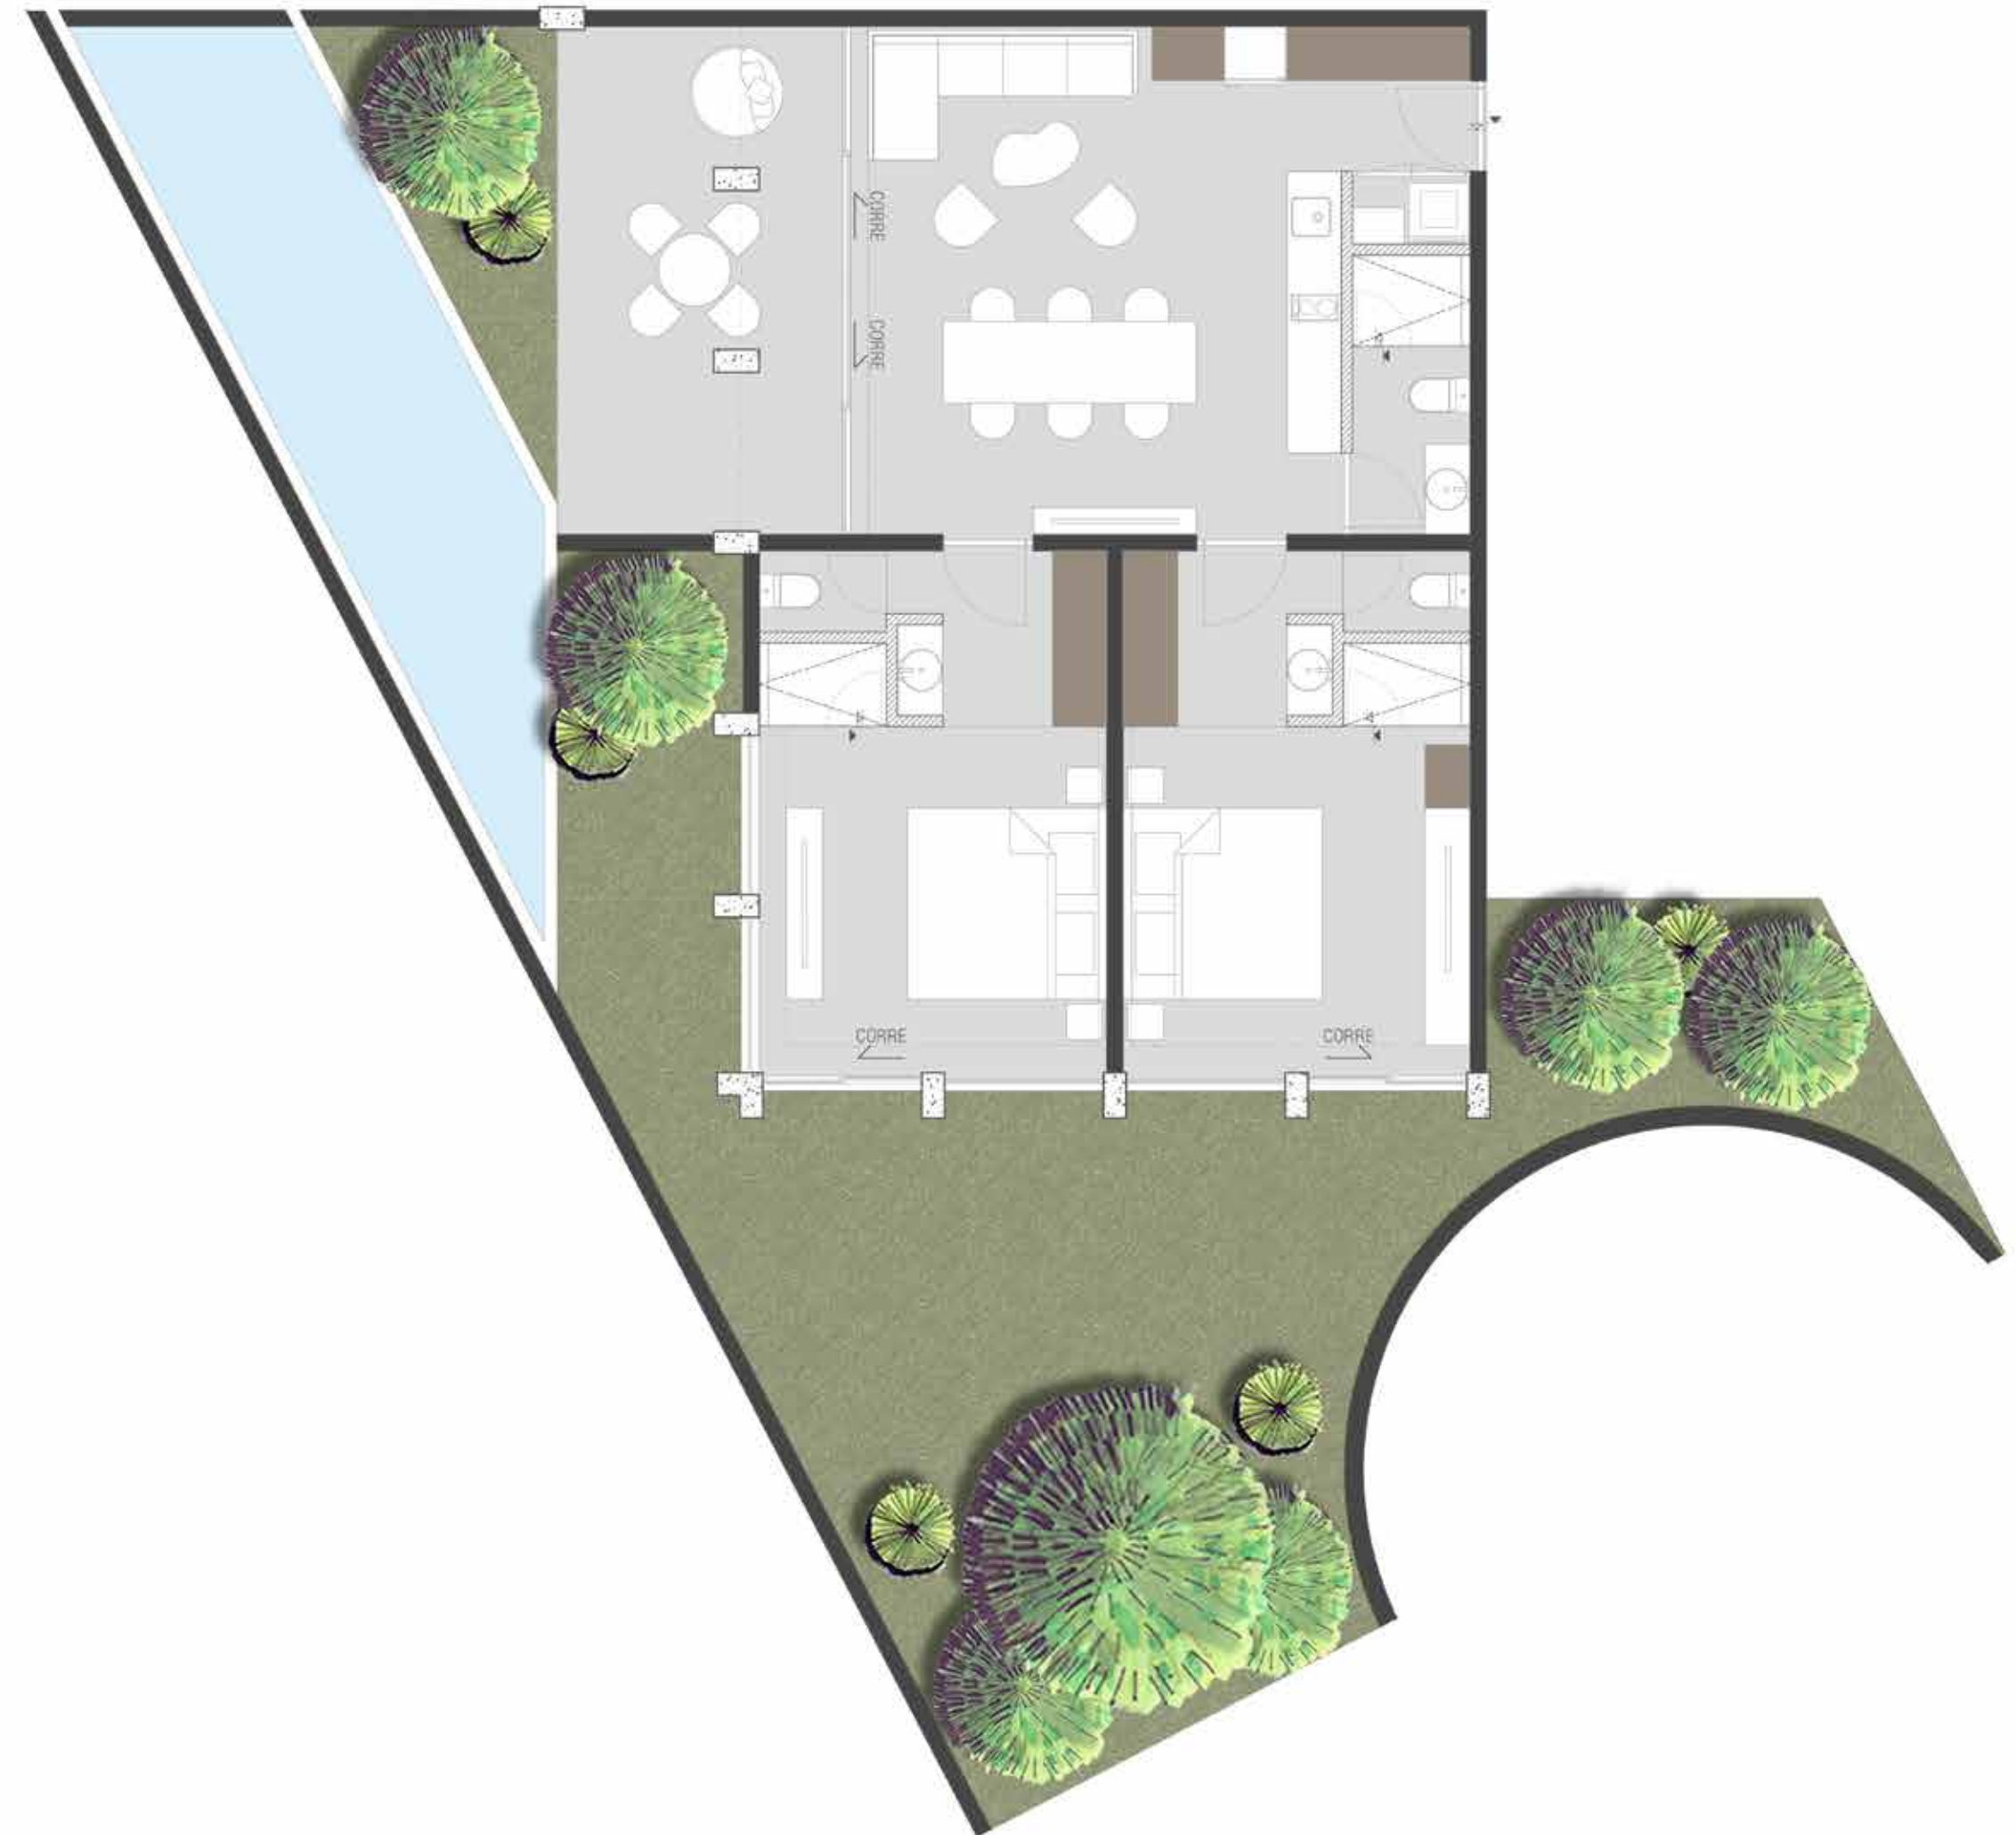

# GARDEN HOUSE 1

(140 m<sup>2</sup>)

- 2 Recámaras
- Recámara Lock off
- 3 Baños completos
- Cocina
- Comedor
- Sala
- 1/2 baño
- Terraza
- Alberca
- Cuarto de lavado

- 2 Bedrooms
- Bedrom Lock off
- 3 Full bathrooms
- Kitchen
- Dining room
- Living room
- 1/2 bathroom
- Terrace
- Swimming pool
- Laundry area

# GARDEN HOUSE 2

(97 m<sup>2</sup>)

- 2 Recámaras
- 3 Baños completos
- Cocina
- Comedor
- Sala
- Terraza
- Alberca
- Cuarto de lavado

- 2 Bedrooms
- 3 Full bathrooms
- Kitchen
- Dining room
- Living room
- Terrace
- Swimming pool
- Laundry area