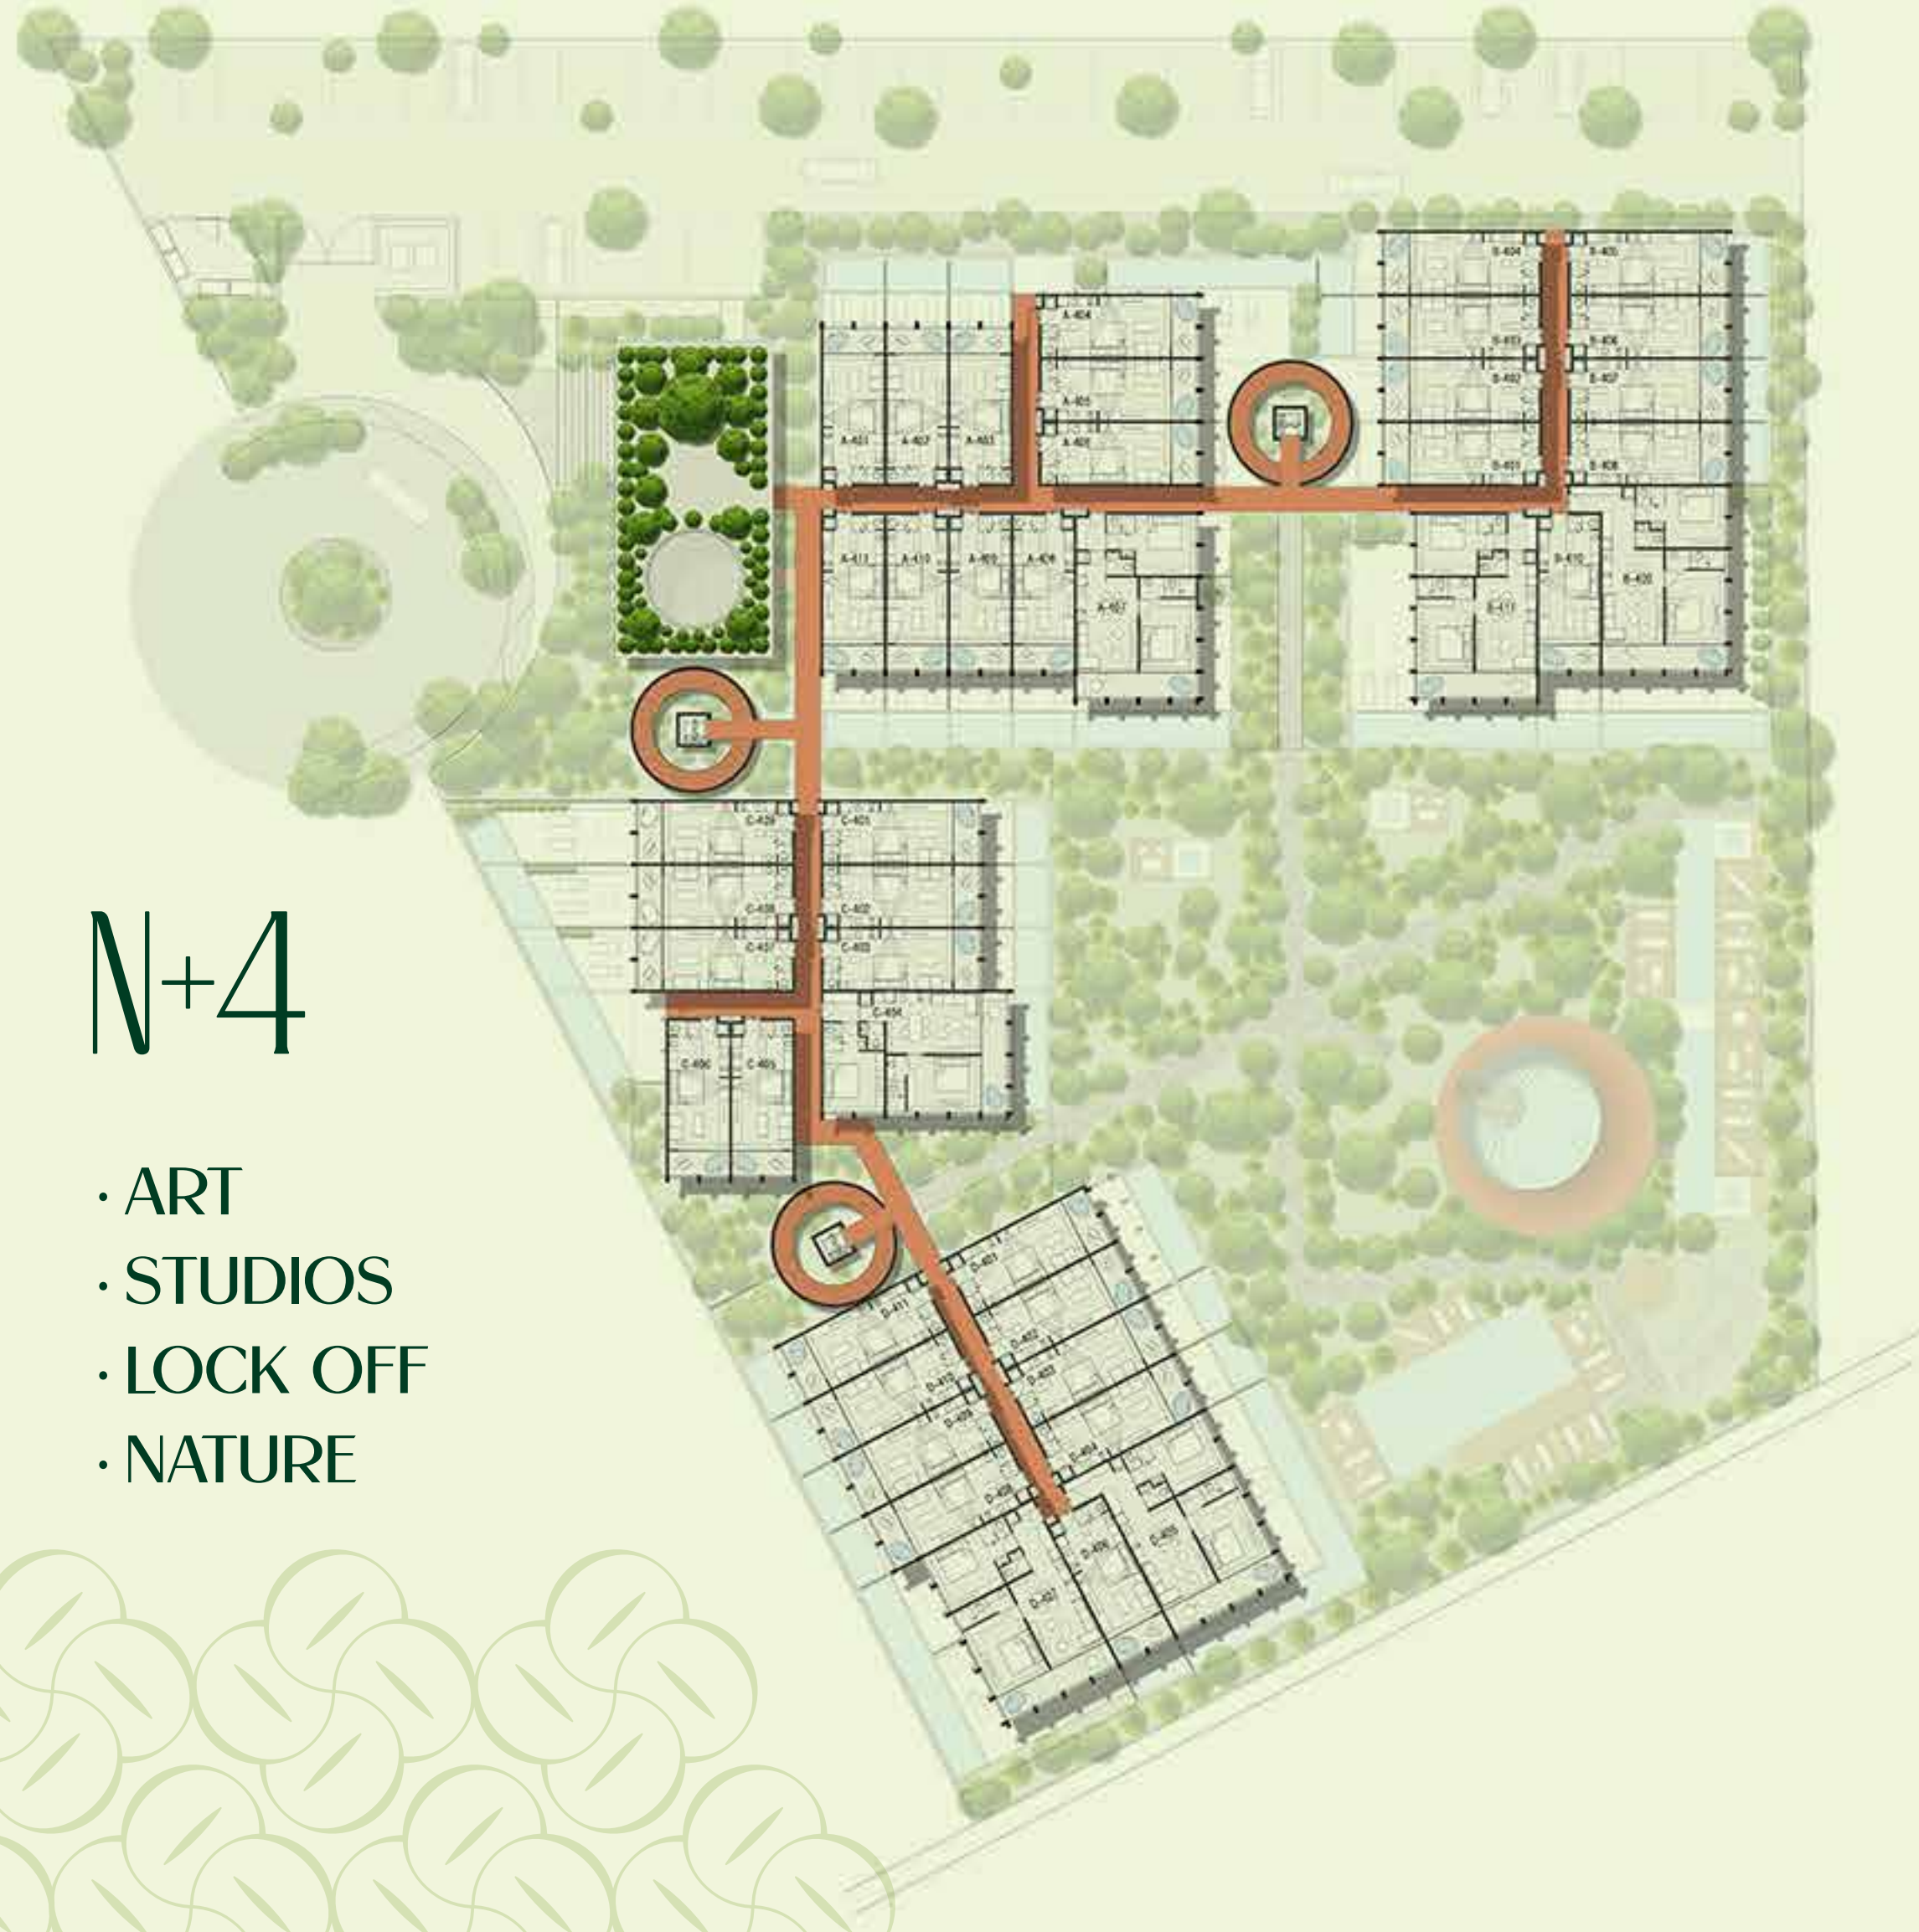

An aerial photograph of a coastline. The top half of the image shows a brownish, textured landmass, possibly a beach or a low-lying island. The bottom half shows turquoise water with white foam from waves crashing against a rocky shore. The text 'IGIT' is overlaid in the center, with 'TULUM' below it, flanked by two horizontal lines.

# GROUND FLOOR N+2

- HELLO
- WATER
- ART
- STUDIOS
- LOCK OFF

N+1

- ART
- STUDIOS
- LOCK OFF

N+3

- ART
- STUDIOS
- LOCK OFF

# N+4

- ART
- STUDIOS
- LOCK OFF
- NATURE

# ROOF

- ART
- WATER
- NATURE
- STUDIOS
- LOCK OFF

**C**  
TULUM

LOBBY

SEGURIDAD

CONTROL ACCESO

CONSERJERIA

AREAS VERDES