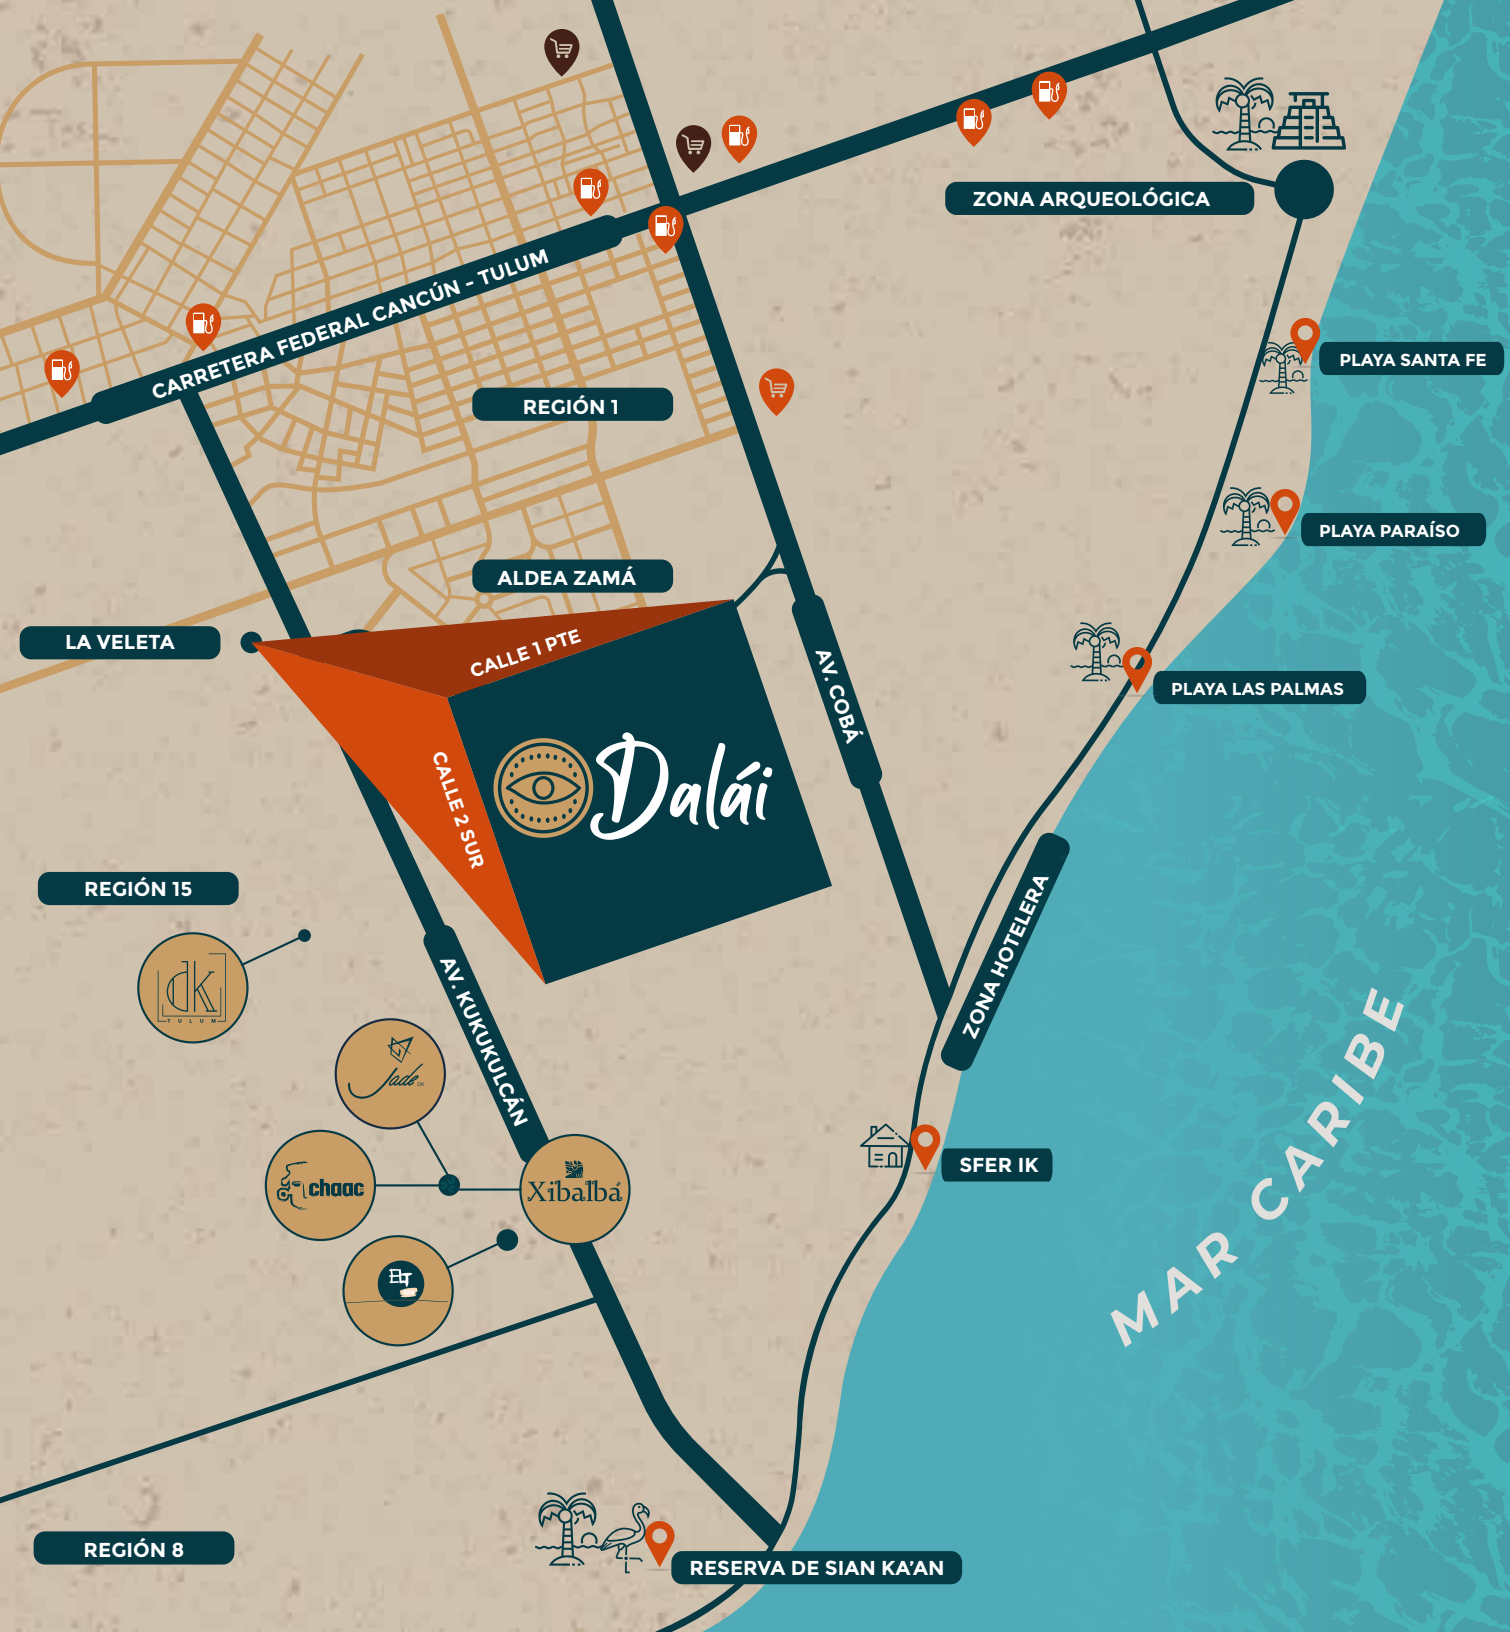

Dalai DK unites spirituality with nature, enjoy the lifestyle of this magnificent space, connecting with yourself and nature.

Dalái DK un desarrollo ubicado en la Veleta, sobre la manzana 21 del Pueblo Mágico de Tulum, a una calle de la famosa Avenida Kukulcán.

Dalai DK a development located in Veleta, on block 21 of the Magical Town of Tulum, one block from the famous Avenida Kukulcan.

Disfruta el estilo de vida
en nuestras Amenidades.

*Enjoy the lifestyle in our
Amenities.*