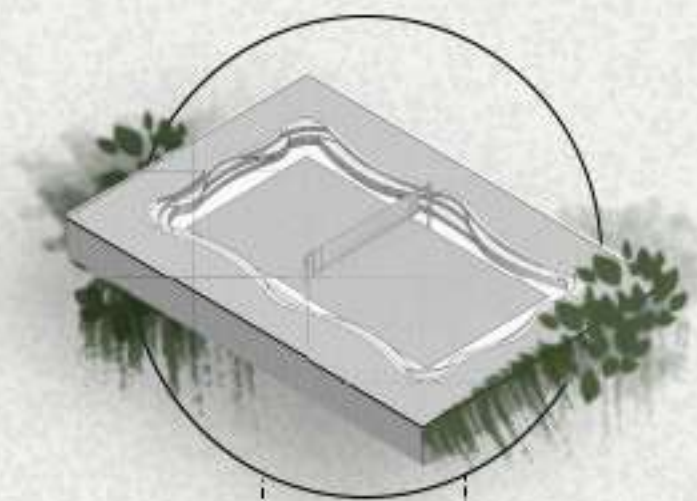

Cancha de arena