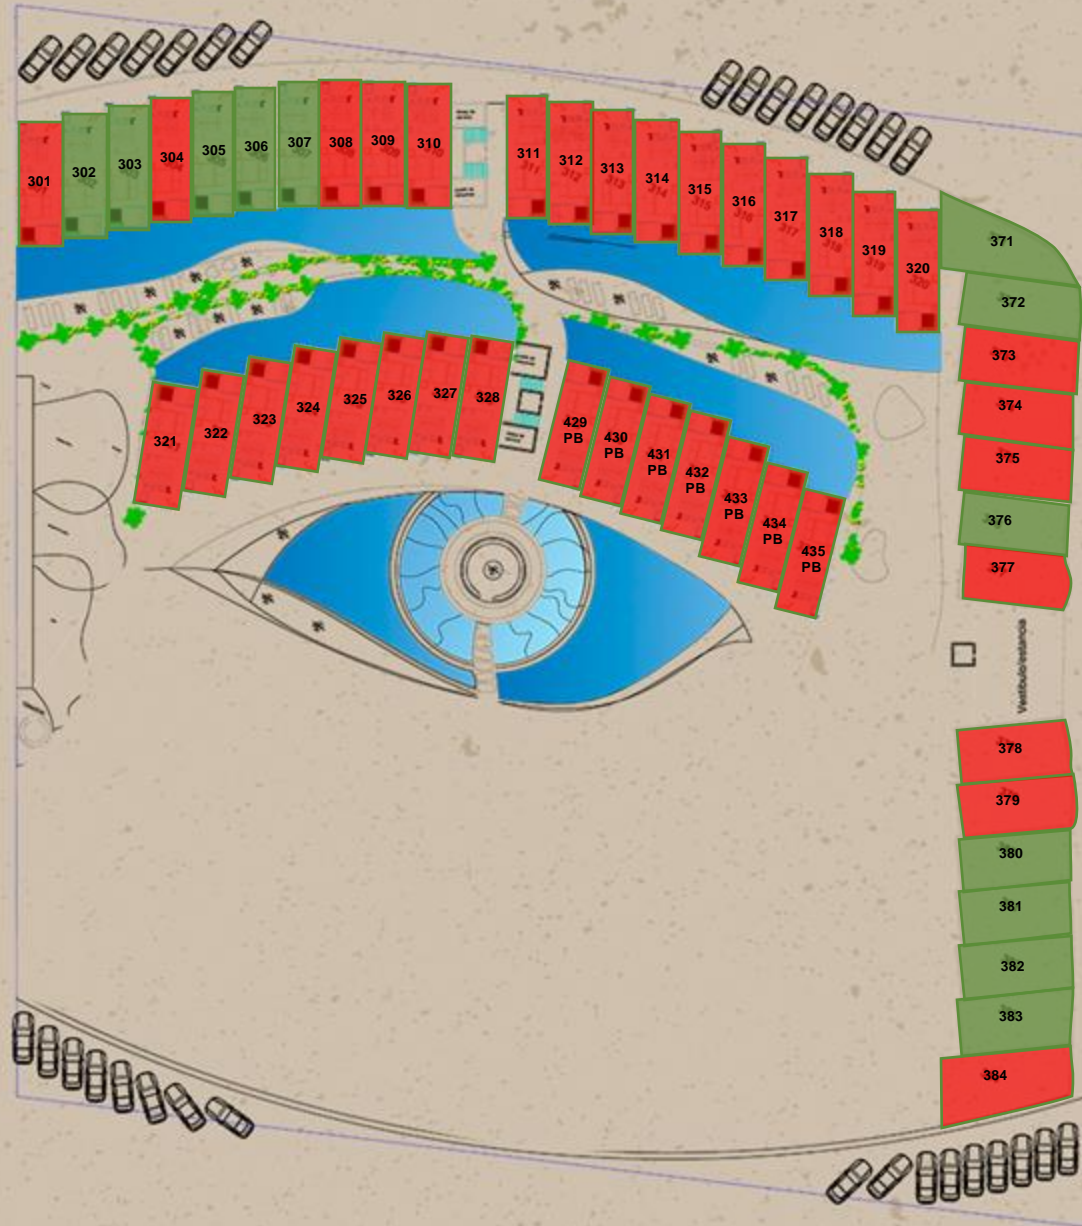

The image features a light beige, textured background. In the corners, there are decorative illustrations: a dark blue leafy branch in the top right, a red leafy branch in the bottom right, and a dark blue leafy branch in the bottom left. The word "Dalái" is written in a dark blue, cursive font, preceded by a circular orange icon containing a stylized eye with a dotted border.

 Dalái

Planta Baja

- Ground Floor
- **Vendido** | *Sold*
 - **Disponible** | *Available*
 - **Reservado** | *Reserved*

Nivel 1

Level 1

- **Vendido** | *Sold*
- **Disponible** | *Available*
- **Reservado** | *Reserved*

Disponibilidad
Availability

Nivel 2

Level 2

- **Vendido** | *Sold*
- **Disponible** | *Available*
- **Reservado** | *Reserved*

Disponibilidad
Availability

Nivel

3

Level 3

● **Vendido |**

● **Disponibile |**

● **Reservado |**

Available
Reserved

**Disponibilida
d**
Availability

Nivel

4

Level 4