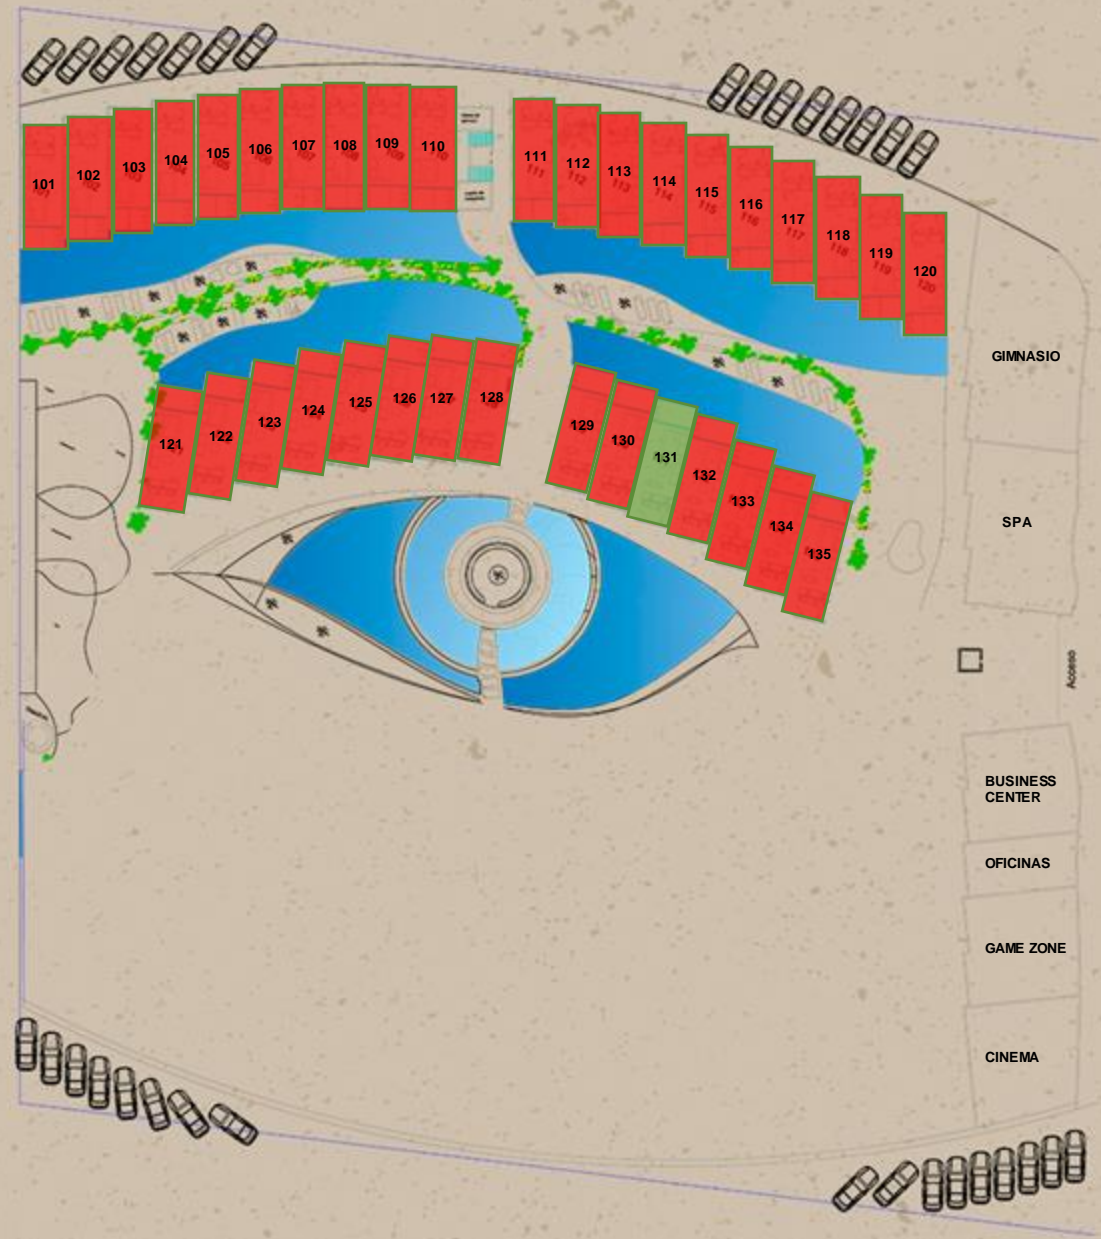

The image features a light beige, textured background. In the corners, there are decorative illustrations: a dark blue leafy branch in the top right, a red leafy branch in the bottom right, and a dark blue leafy branch in the bottom left. The word "Dalái" is written in a dark blue, cursive font, preceded by a circular orange icon containing a stylized eye with a dotted border.

 Dalái

Planta Baja

- Ground Floor
- **Vendido** | *Sold*
 - **Disponible** | *Available*
 - **Reservado** | *Reserved*

Nivel 1

Level 1

- **Vendido** | *Sold*
- **Disponible** | *Available*
- **Reservado** | *Reserved*

Disponibilidad
Availability

Nivel 2

Level 2

- **Vendido** | *Sold*
- **Disponible** | *Available*
- **Reservado** | *Reserved*

Disponibilidad
Availability

Nivel

3

Level 3

● **Vendido |**

● **Disponibile |**

● **Reservado |**

Available
Reserved

**Disponibilida
d**
Availability

Nivel

4

Level 4