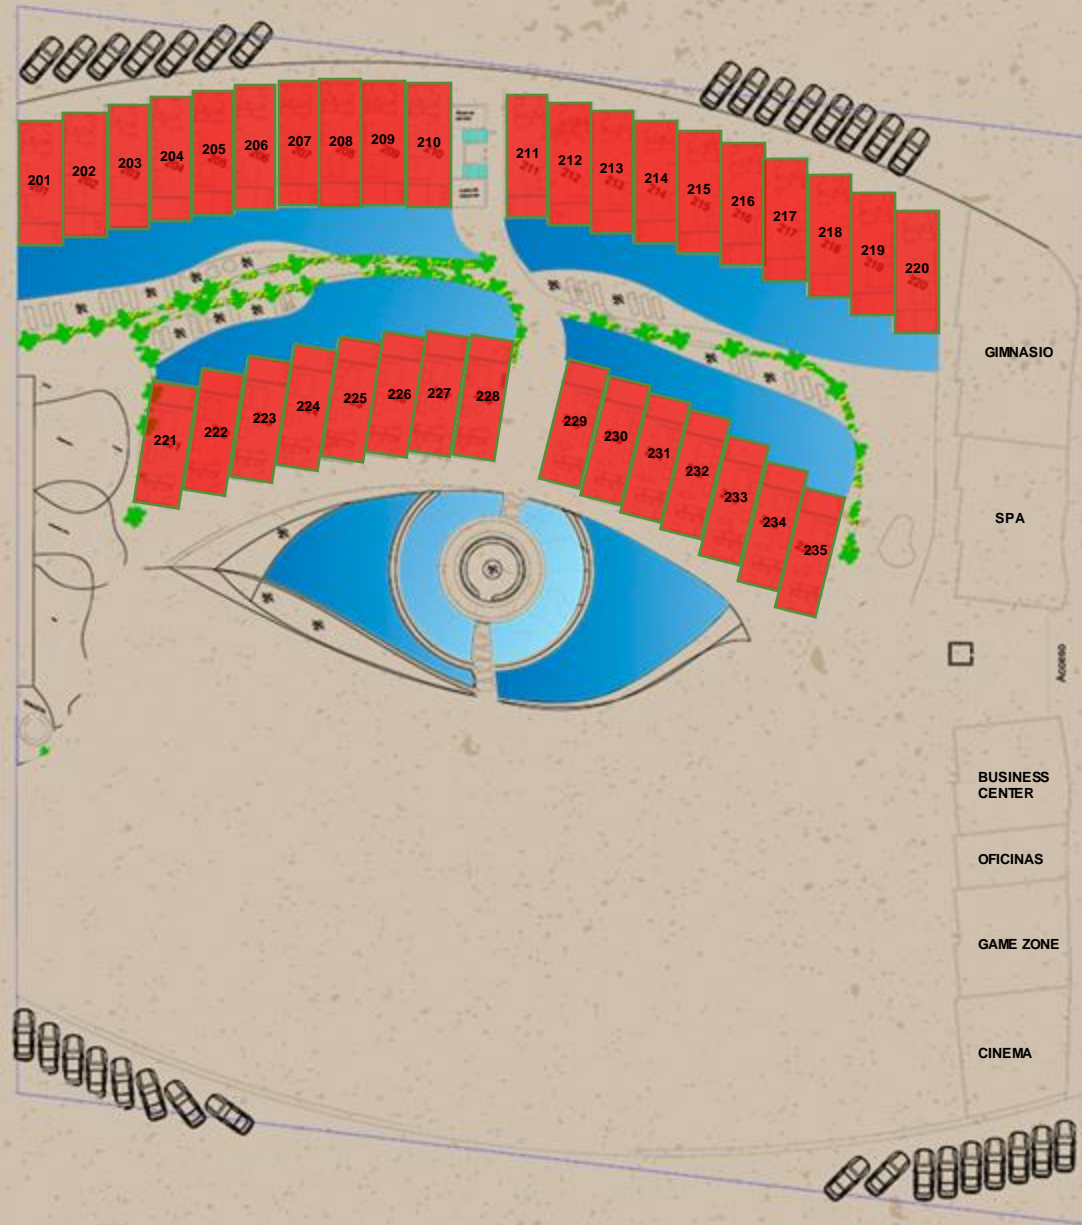

The image features a light beige, textured background. In the corners, there are decorative illustrations: a dark blue leafy branch in the top right, a red leafy branch in the bottom right, and a dark blue leafy branch in the bottom left. The word "Dalái" is written in a dark blue, cursive font, preceded by a circular orange icon containing a stylized eye with a dotted border.

 Dalái

Planta Baja

- Ground Floor
- **Vendido** | *Sold*
 - **Disponible** | *Available*
 - **Reservado** | *Reserved*

Nivel 1

Level 1

- **Vendido** | *Sold*
- **Disponible** | *Available*
- **Reservado** | *Reserved*

Disponibilidad
Availability

Nivel 2

Level 2

- **Vendido** | *Sold*
- **Disponible** | *Available*
- **Reservado** | *Reserved*

Disponibilidad
Availability

Nivel

3

Level 3

● **Vendido |**

● **Disponibile |**

● **Reservado |**

Available
Reserved

**Disponibilida
d**
Availability

Nivel

4

Level 4