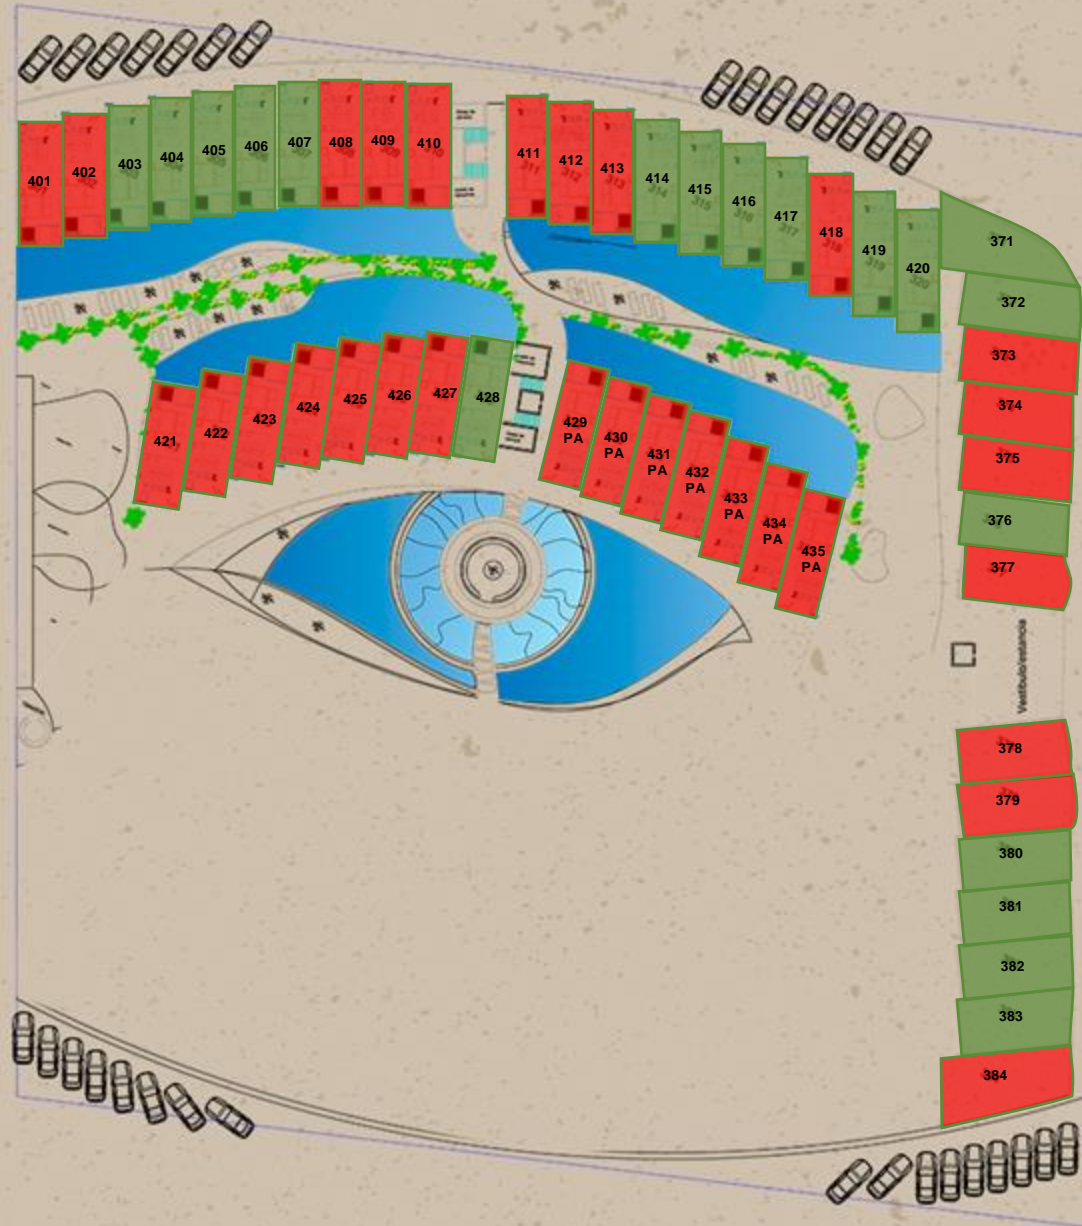

Nivel

4

Level 4

● **Vendido |**

● **Disponibile |**

● **Reservado |**

Available
Reserved

Disponibilida

d
Availability