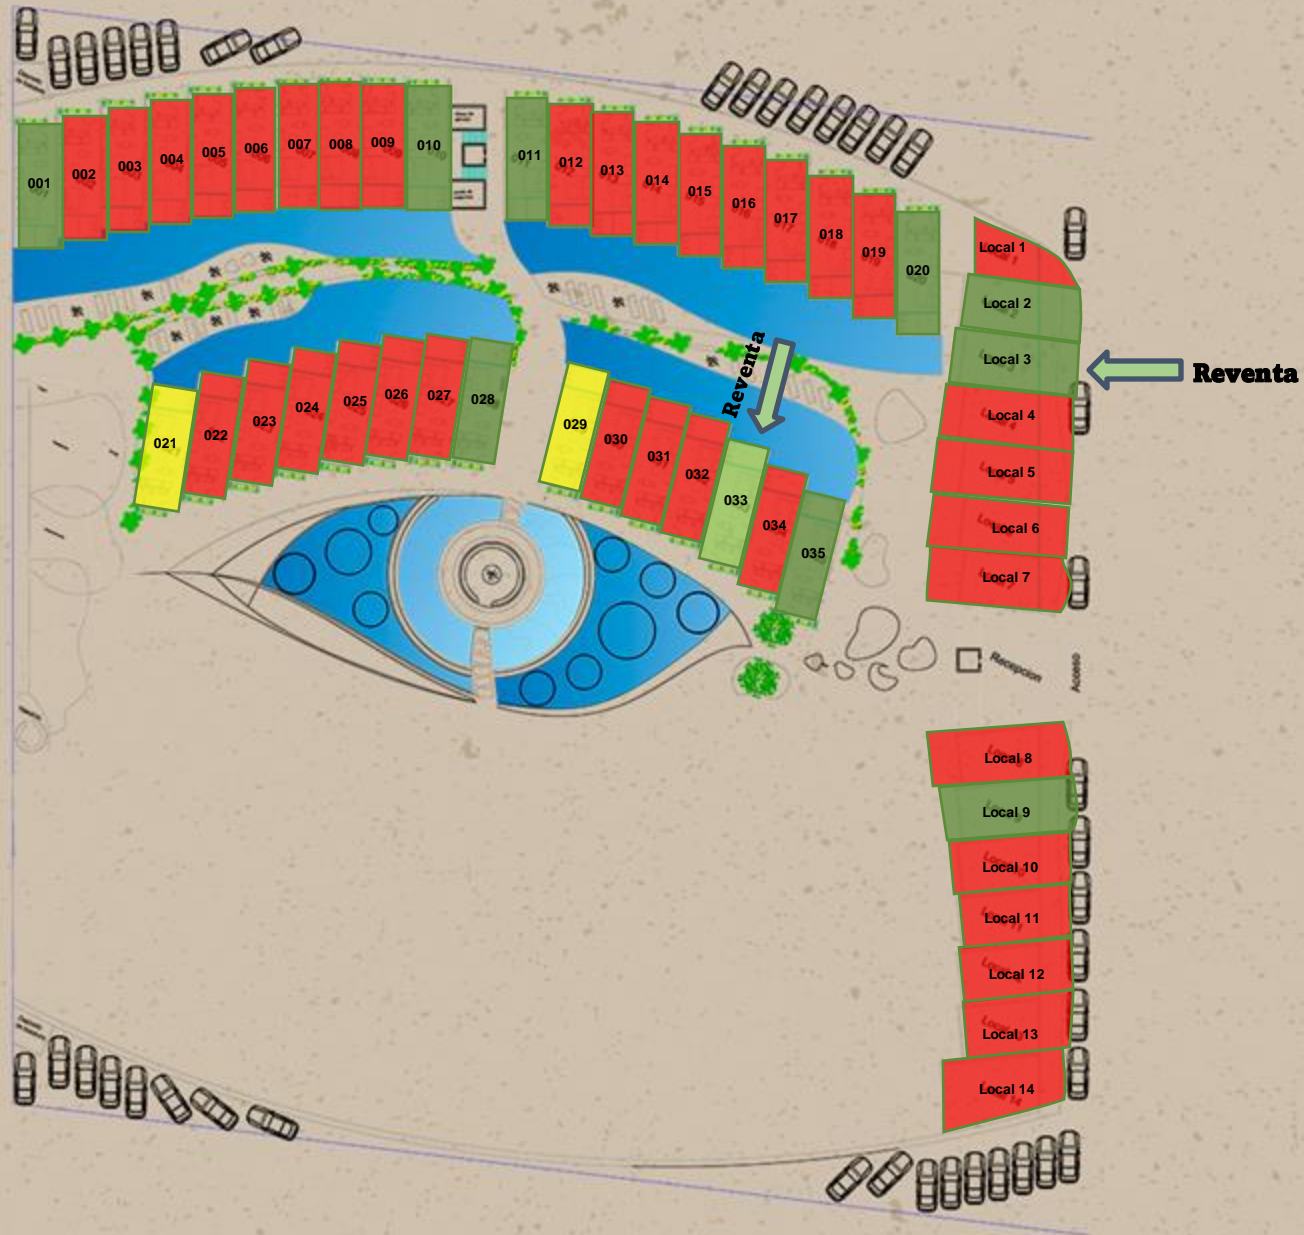

The image features a light beige, textured background. In the corners, there are decorative illustrations: a dark blue leafy branch in the top right, a red leafy branch in the bottom right, and a dark blue leafy branch in the bottom left. The word "Dalái" is written in a dark blue, cursive font, preceded by a circular orange icon containing a stylized eye with a dotted border.

 Dalái

Planta Baja

- Ground Floor
- **Vendido** | *Sold*
 - **Disponible** | *Available*
 - **Reservado** | *Reserved*

Nivel 1

Level 1

- **Vendido** | *Sold*
- **Disponible** | *Available*
- **Reservado** | *Reserved*

Disponibilidad
Availability

Nivel 2

Level 2

- **Vendido** | *Sold*
- **Disponible** | *Available*
- **Reservado** | *Reserved*

Disponibilidad
Availability

Nivel

3

Level 3

● **Vendido |**

● **Disponibile |**

● **Reservado |**

Available
Reserved

**Disponibilida
d**
Availability

Nivel

4

Level 4