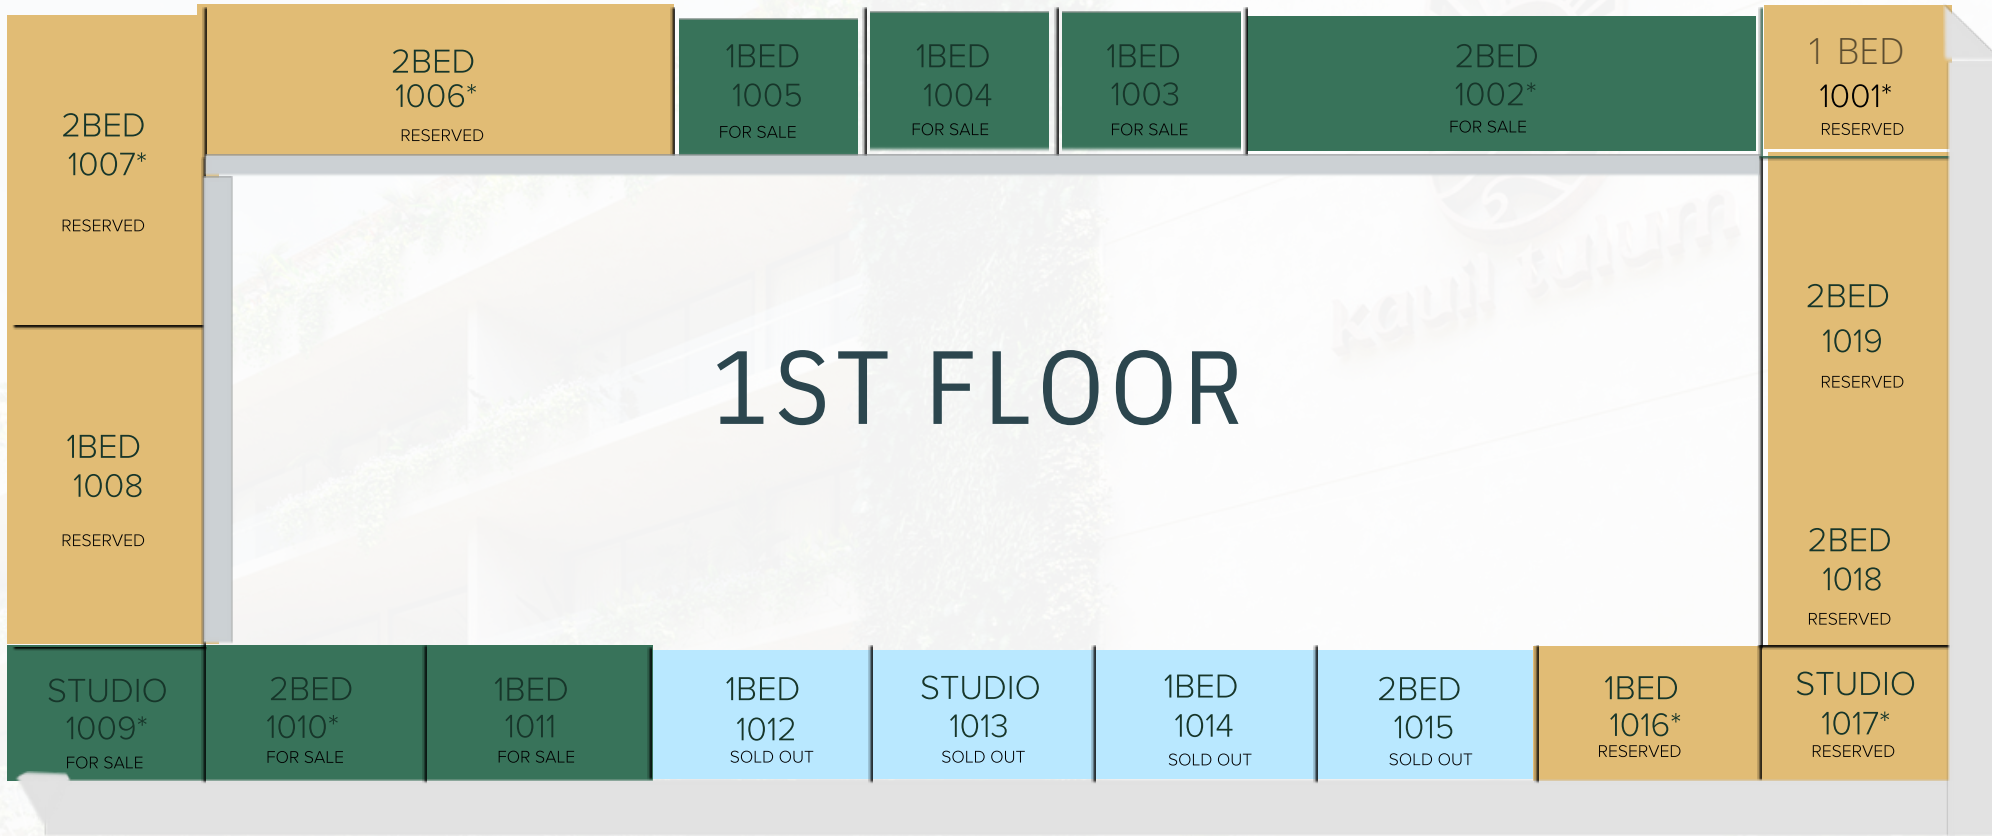

W

SW

STUDIO	0
1 BED	4
2 BED	3
TOTAL UNITS	7

\*PREMIUM PRICING APPLIES

\*\*MODEL UNITS, PREMIUM PRICING APPLIES

E

N

S

W

SW

STUDIO	3
1 BED	9
2 BED	7
<b>TOTAL UNITS</b>	<b>19</b>

\*PREMIUM PRICING APPLIES

E

N

S

W

SW

STUDIO	3
1 BED	9
2 BED	7
<b>TOTAL UNITS</b>	<b>19</b>

\*PREMIUM PRICING APPLIES

E

N

S

W

SW

STUDIO	3
1 BED	9
2 BED	7
<b>TOTAL UNITS</b>	<b>19</b>

\*PREMIUM PRICING APPLIES

E

N

S

W

SW

STUDIO	3
1 BED	4
2 BED	2
1 BED RT	5
2 BED RT	5
TOTAL UNITS	19