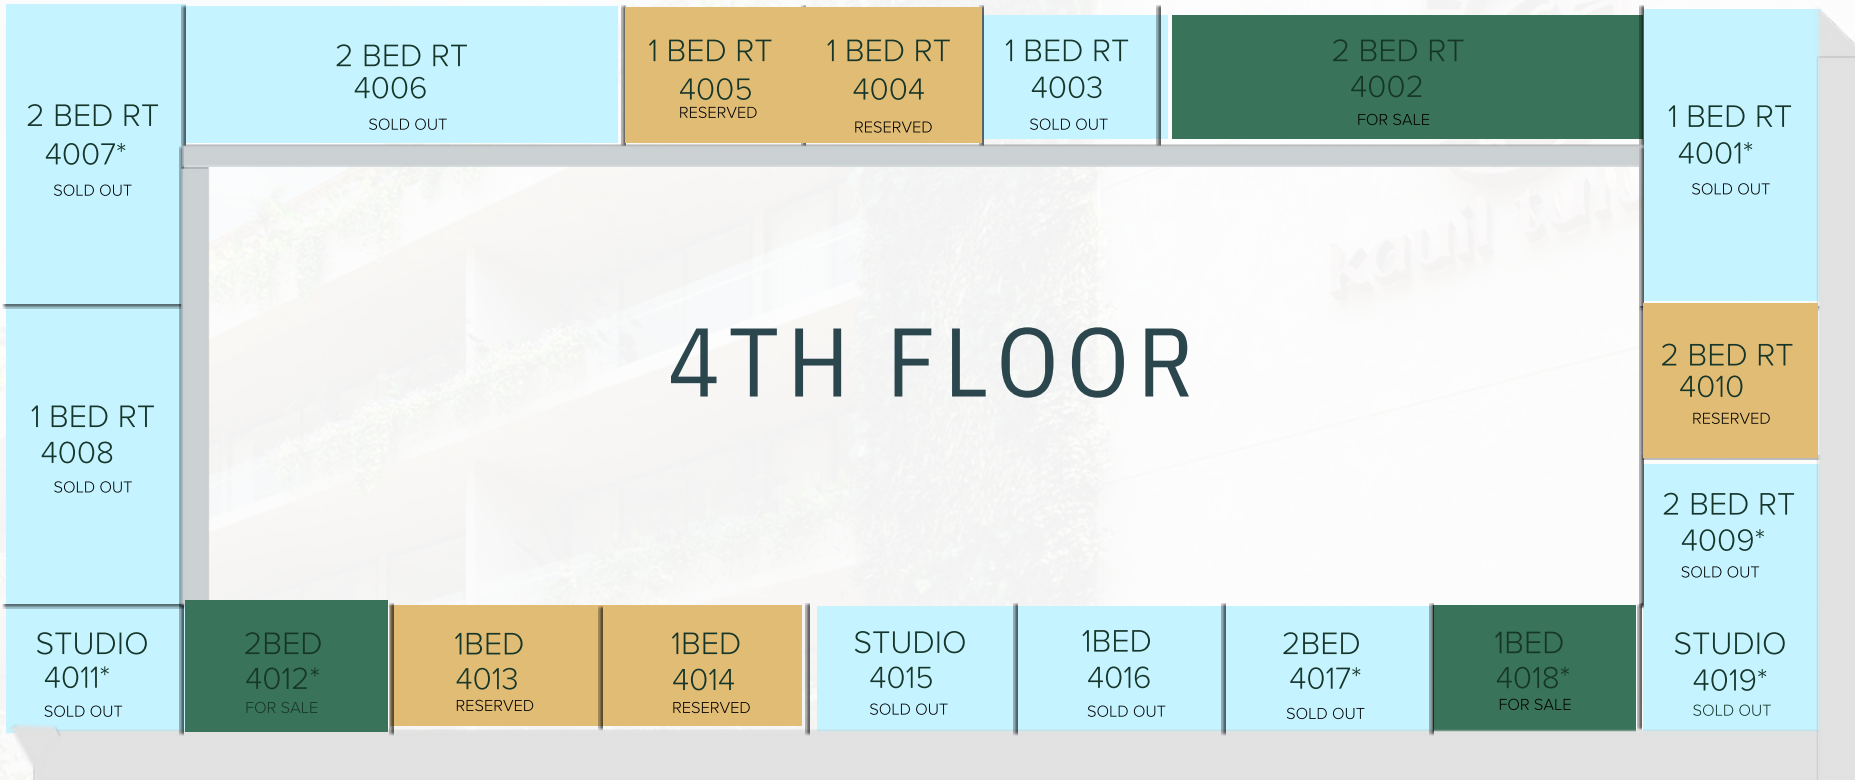

SW

STUDIO	3
1 BED	9
2 BED	7
<b>TOTAL UNITS</b>	<b>19</b>

\*PREMIUM PRICING APPLIES

E

N

S

W

SW

STUDIO	3
1 BED	9
2 BED	7
<b>TOTAL UNITS</b>	<b>19</b>

\*PREMIUM PRICING APPLIES

E

N

S

W

SW

STUDIO	3
1 BED	4
2 BED	2
1 BED RT	5
2 BED RT	5
TOTAL UNITS	19