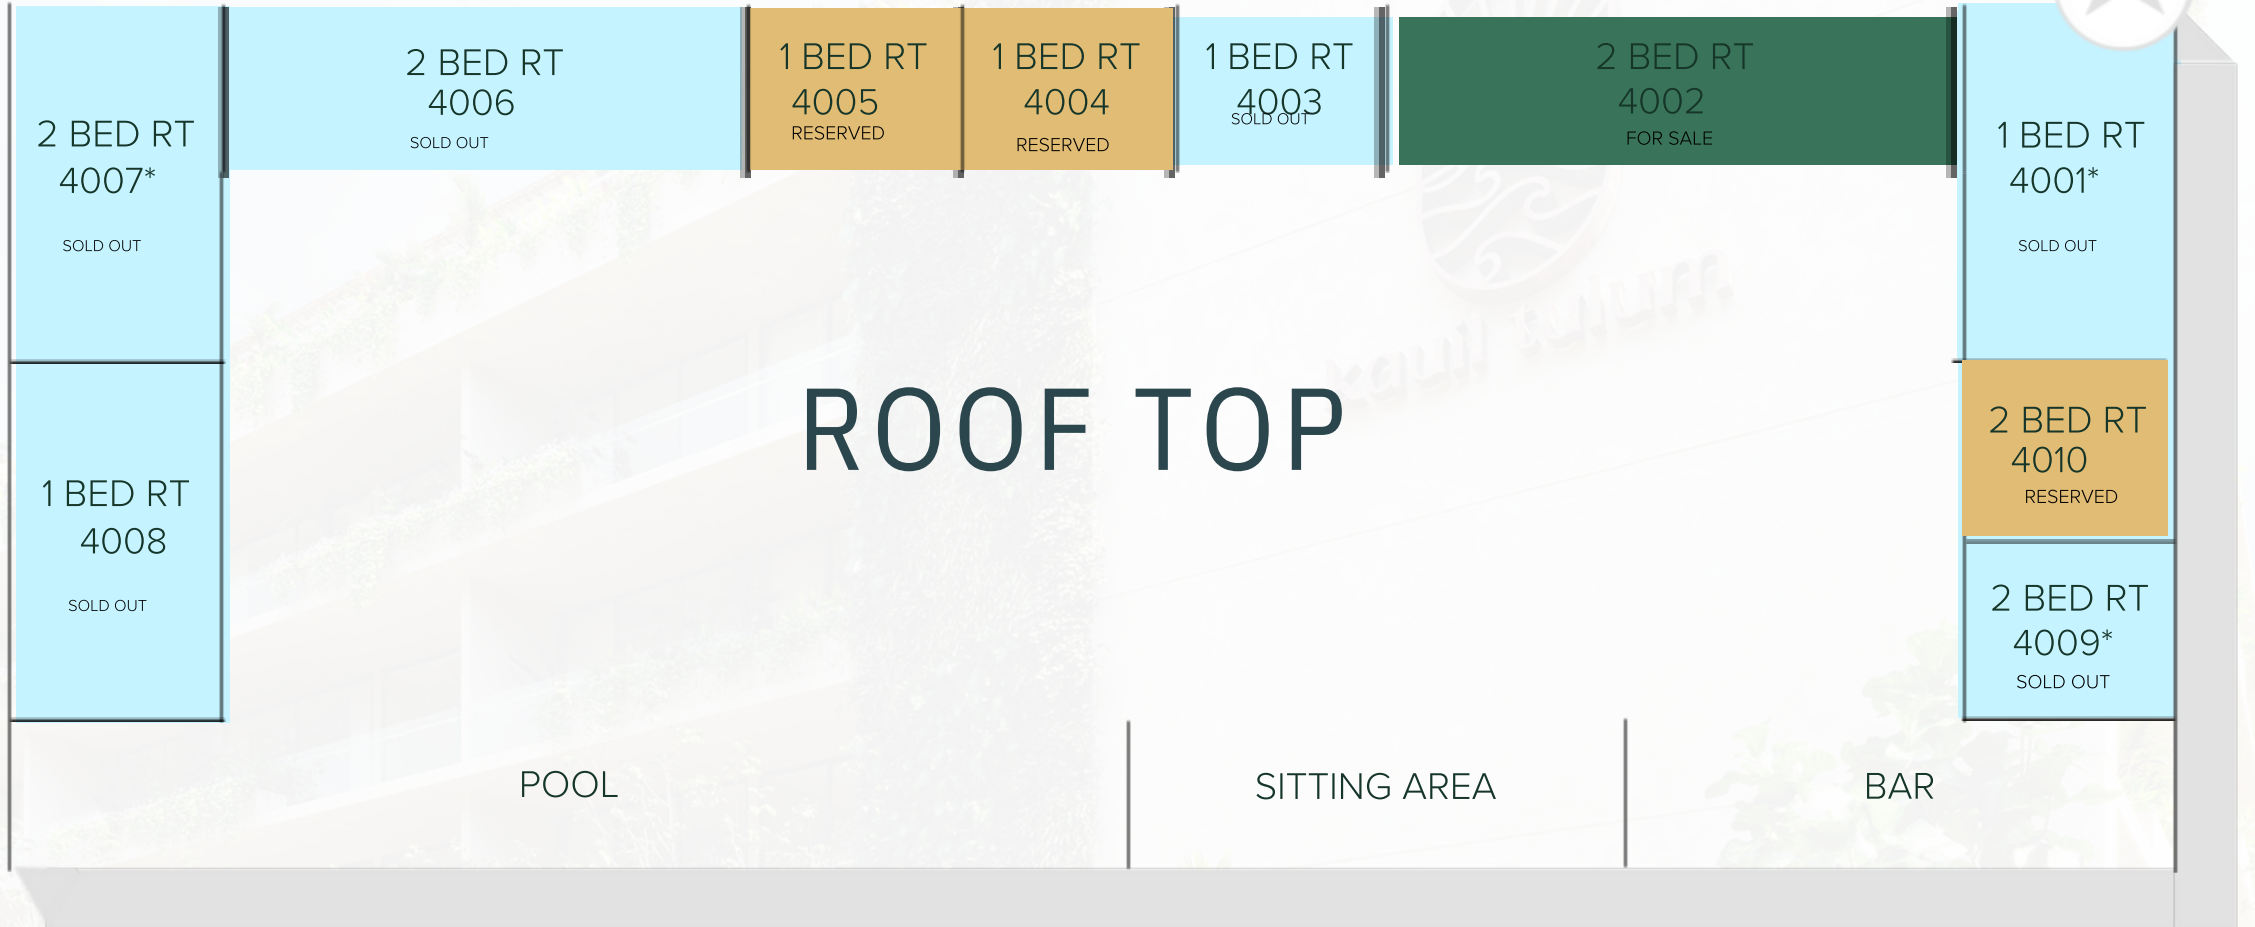

STUDIO	3
1 BED	9
2 BED	7
<b>TOTAL UNITS</b>	<b>19</b>

\*PREMIUM PRICING APPLIES

E

N

S

W

SW

STUDIO	3
1 BED	4
2 BED	2
1 BED RT	5
2 BED RT	5
TOTAL UNITS	19

\*PREMIUM PRICING APPLIES

E

N

S

W

SW

# ROOF TOP

\*PREMIUM PRICING APPLIES

E

N