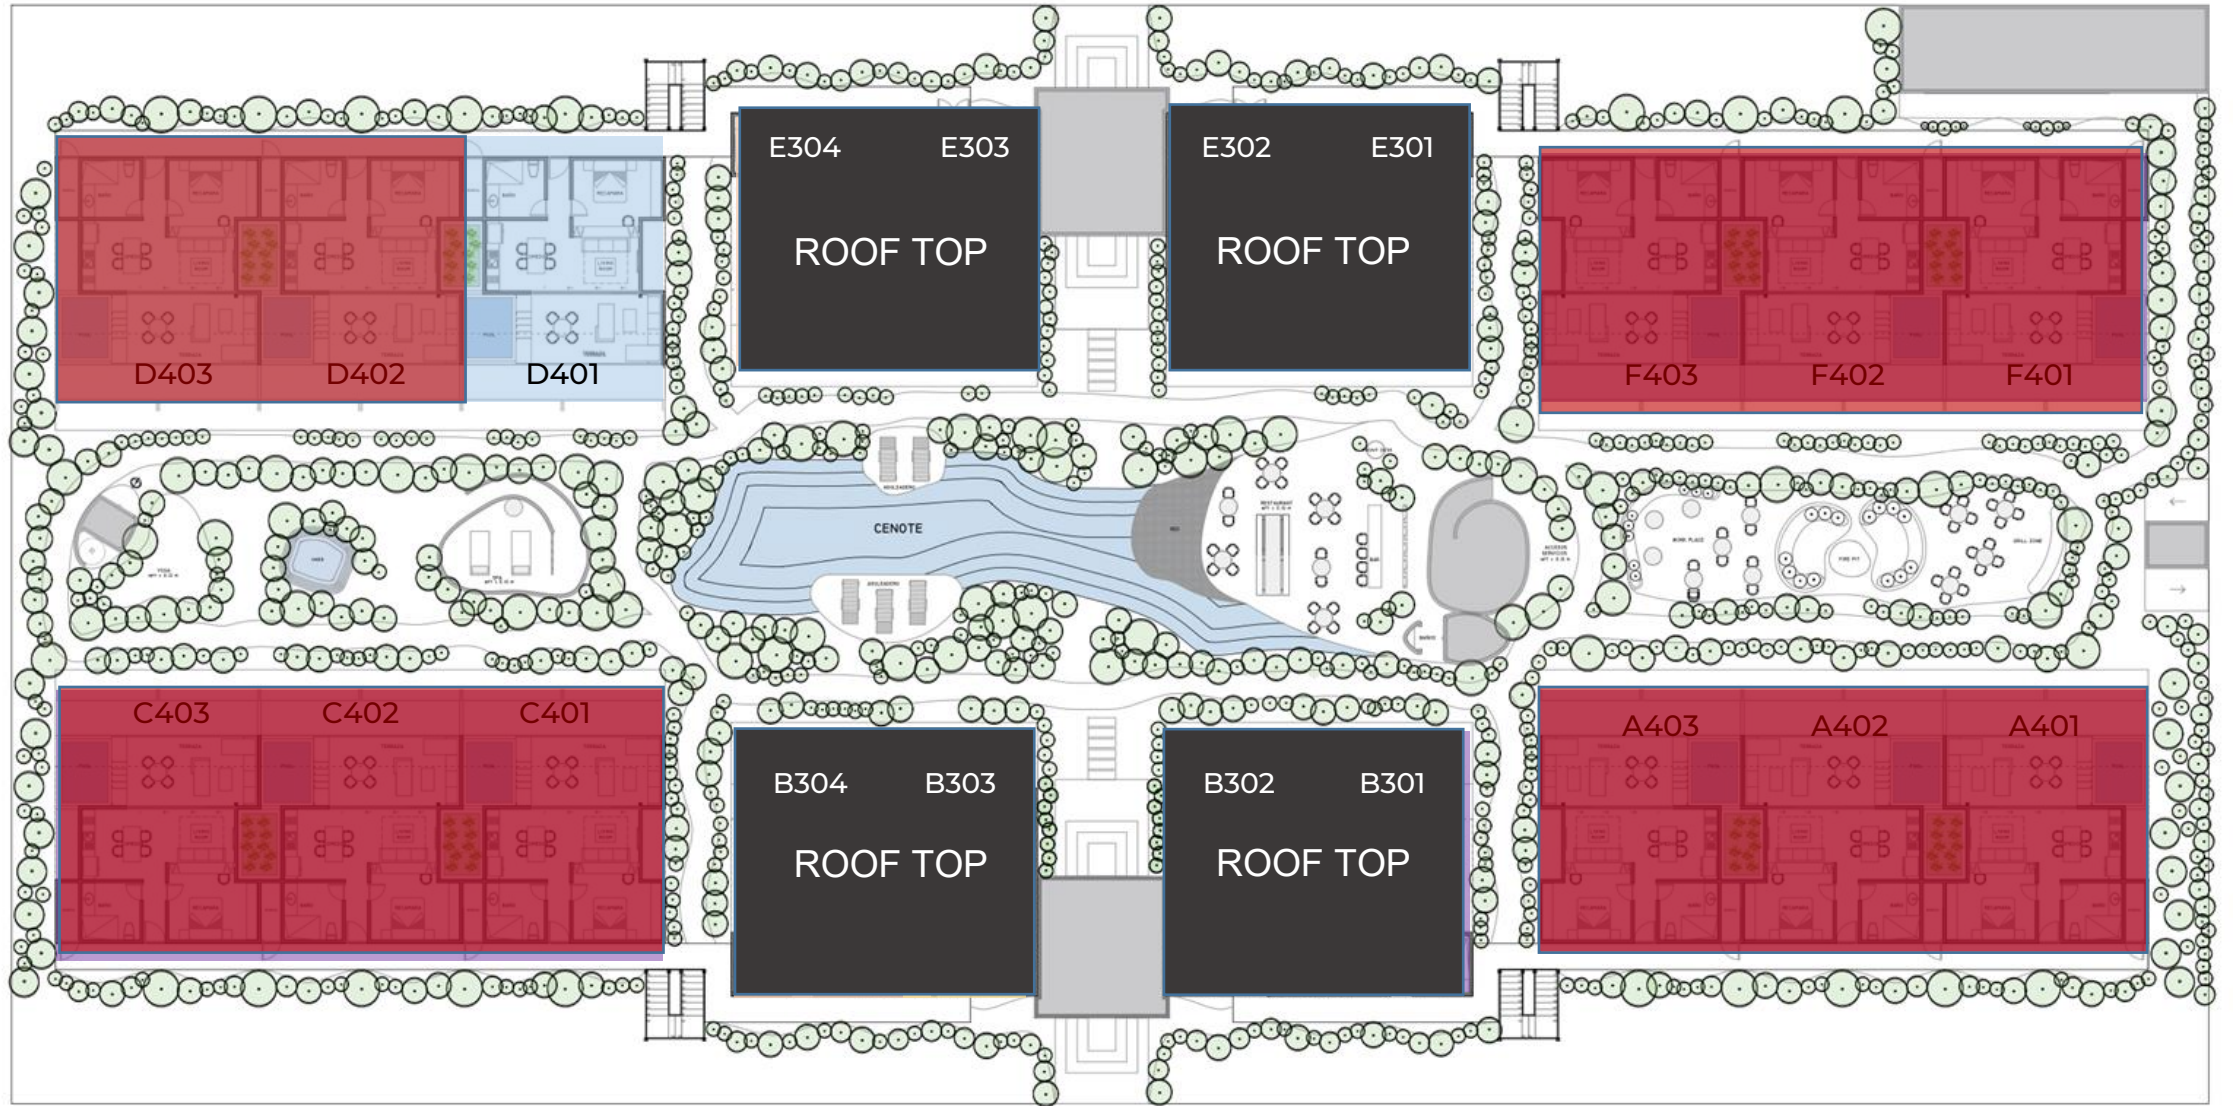

INVENTORY – INVENTARIO

PLANTA BAJA – GROUND FLOOR

 GARDEN HIDEAWAYS - GROUND LEVEL
 GARDEN SUITES

 GARDEN 2BR
 HIDEAWAY GARDEN
2BR-LOCK-OFF

INVENTORY – INVENTARIO

PRIMER NIVEL – FIRST LEVEL

- | | | | |
|---|---------------|---|------------------------------|
|  | MEZZANINE |  | GARDEN 2BR |
|  | CONCEPT SUITE |  | HIDEAWAY GARDEN 2BR-LOCK-OFF |

SEGUNDO NIVEL – SECOND LEVEL

SUITE

1 BEDROOM
PENTHOUSE

2 BEDROOMS
PENTHOUSE

TERCER NIVEL – THIRD LEVEL

1 BEDROOM
ROOFTOP HIDEAWAYS