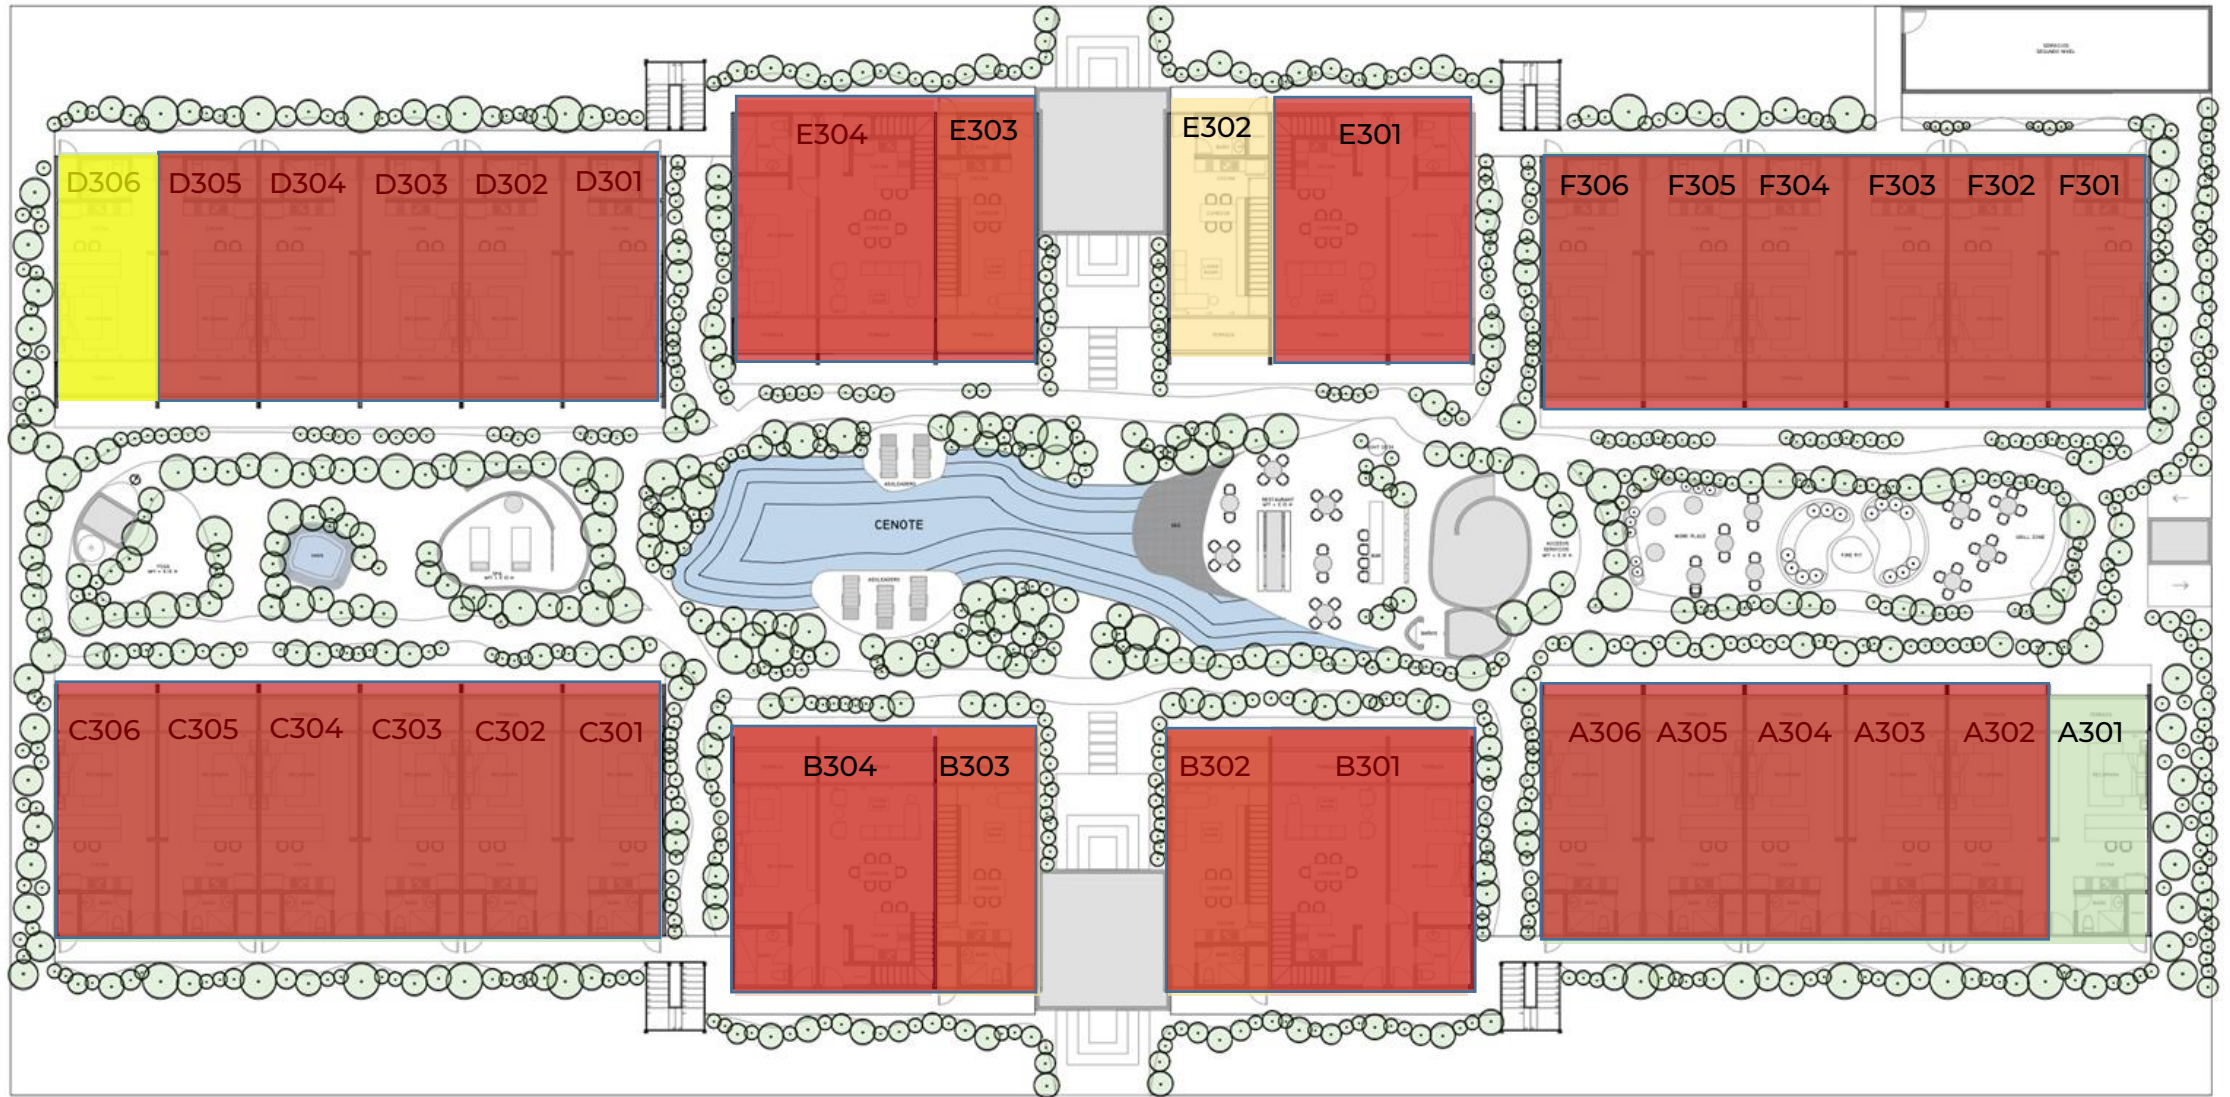

INVENTORY – INVENTARIO

PLANTA BAJA – GROUND FLOOR

 GARDEN HIDEAWAYS - GROUND LEVEL
 GARDEN SUITES

 GARDEN 2BR
 HIDEAWAY GARDEN
2BR-LOCK-OFF

INVENTORY – INVENTARIO

PRIMER NIVEL – FIRST LEVEL

- | | | | |
|---|---------------|---|------------------------------|
|  | MEZZANINE |  | GARDEN 2BR |
|  | CONCEPT SUITE |  | HIDEAWAY GARDEN 2BR-LOCK-OFF |

SEGUNDO NIVEL – SECOND LEVEL

SUITE

1 BEDROOM
PENTHOUSE

2 BEDROOMS
PENTHOUSE

TERCER NIVEL – THIRD LEVEL

1 BEDROOM
ROOFTOP HIDEAWAYS