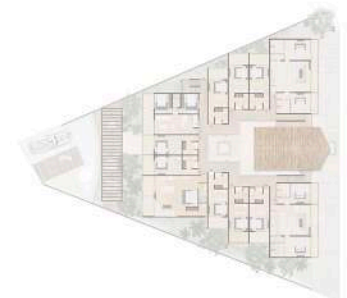

STUDIO (1 BEDROOM)

E
N
T
R
A
N
C
E

GARDEN MASTER PLAN

PENTHOUSE MASTER PLAN

FT²
INTERIOR | 435.29 ft²

M²
INTERIOR | 40.44 m²

- 01 Living Room
- 02 Bedroom
- 03 Kitchenette (sink, grill & mini fridge)
- 04 Closet
- 05 Bathroom

STUDIO (1 BEDROOM)

GARDEN MASTER PLAN

PENTHOUSE MASTER PLAN

FT ²	
INTERIOR	351.98 ft ²
TERRACE	76.42 ft ²
Total	428.40 ft²

M ²	
INTERIOR	32.7 m ²
TERRACE	7.1 m ²
Total	39.8 m²

- 01 Private terrace
- 04 Closet
- 02 Bedroom
- 05 Bathroom
- 03 Kitchenette (sink, grill & fridge)