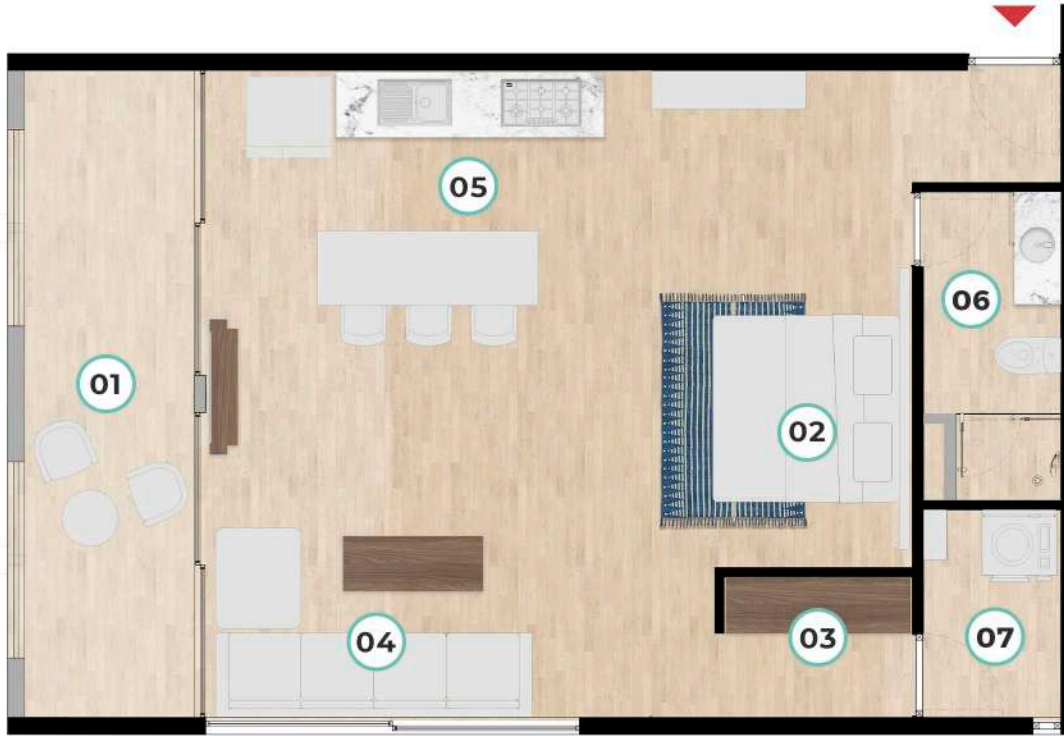

STUDIO (1 BEDROOM)

E
N
T
R
A
N
C
E

GARDEN MASTER PLAN

PENTHOUSE MASTER PLAN

FT²
INTERIOR | 435.29 ft²

M²
INTERIOR | 40.44 m²

- 01 Living Room
- 02 Bedroom
- 03 Kitchenette (sink, grill & mini fridge)
- 04 Closet
- 05 Bathroom

STUDIO (1 BEDROOM)

GARDEN MASTER PLAN

PENTHOUSE MASTER PLAN

FT ²	
INTERIOR	351.98 ft ²
TERRACE	76.42 ft ²
Total	428.40 ft²

M ²	
INTERIOR	32.7 m ²
TERRACE	7.1 m ²
Total	39.8 m²

- 01 Private terrace
- 04 Closet
- 02 Bedroom
- 05 Bathroom
- 03 Kitchenette (sink, grill & fridge)

CONDO (1 BEDROOM)

ENTRANCE

GARDEN MASTER PLAN

PENTHOUSE MASTER PLAN

- 01 Private terrace
- 04 Living room
- 02 Bedroom
- 05 Kitchen
- 03 Closet
- 06 Bathroom
- 07 Laundry room

FT ²	
INTERIOR	724.30 ft ²
TERRACE	154.46 ft ²
Total	878.77 ft²