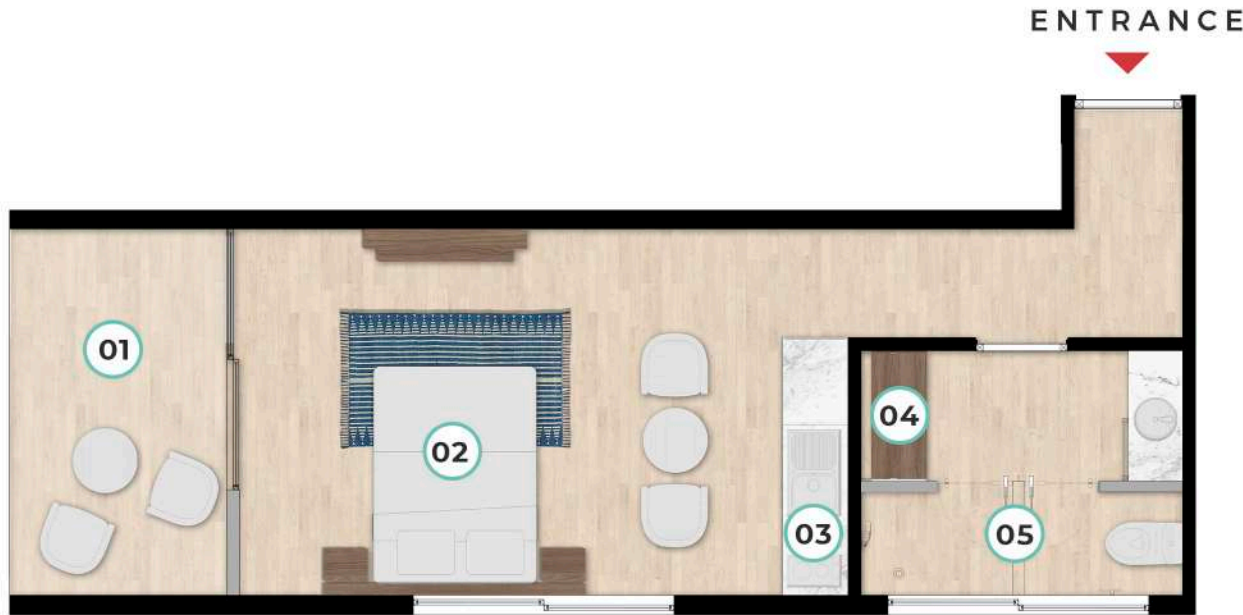

STUDIO (1 BEDROOM)

E
N
T
R
A
N
C
E

GARDEN MASTER PLAN

PENTHOUSE MASTER PLAN

FT²
INTERIOR | 435.29 ft²

M²
INTERIOR | 40.44 m²

- 01 Living Room
- 02 Bedroom
- 03 Kitchenette (sink, grill & mini fridge)
- 04 Closet
- 05 Bathroom

STUDIO (1 BEDROOM)

GARDEN MASTER PLAN

PENTHOUSE MASTER PLAN

FT ²	
INTERIOR	351.98 ft ²
TERRACE	76.42 ft ²
Total	428.40 ft²

M ²	
INTERIOR	32.7 m ²
TERRACE	7.1 m ²
Total	39.8 m²

- 01 Private terrace
- 04 Closet
- 02 Bedroom
- 05 Bathroom
- 03 Kitchenette (sink, grill & fridge)