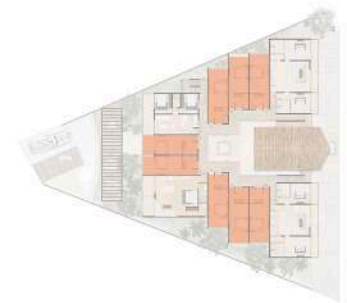

MASTER GARDEN FLOOR PLAN

-  STUDIO (1 BEDROOM)
-  CONDO (2 BEDROOMS)

MASTER PENTHOUSE FLOOR PLAN

-  STUDIO (1 BEDROOM)
-  CONDO (2 BEDROOMS)

MASTER ROOFTOP TERRACE FLOOR PLAN

STUDIO (1 BEDROOM)

ENTRANCE

GARDEN MASTER PLAN

PENTHOUSE MASTER PLAN

FT ²	
INTERIOR	286.32 ft ²
TERRACE	77.50 ft ²
	363.82 ft ²

M ²	
INTERIOR	26.5 m ²
TERRACE	7.3 m ²
	33.8 m ²

- 01 Private terrace
- 02 Bedroom
- 03 Kitchenette (sink, grill & mini fridge)
- 04 Closet
- 05 Bathroom