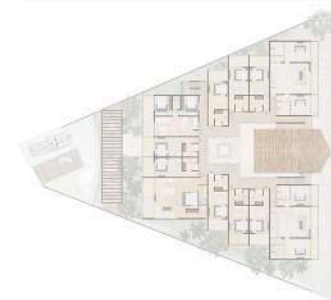

MASTER GARDEN FLOOR PLAN

-  STUDIO (1 BEDROOM)
-  CONDO (2 BEDROOMS)

MASTER PENTHOUSE FLOOR PLAN

-  STUDIO (1 BEDROOM)
-  CONDO (2 BEDROOMS)

MASTER ROOFTOP TERRACE FLOOR PLAN

STUDIO (1 BEDROOM)

ENTRANCE

GARDEN MASTER PLAN

PENTHOUSE MASTER PLAN

FT ²	
INTERIOR	286.32 ft ²
TERRACE	77.50 ft ²
	363.82 ft ²

M ²	
INTERIOR	26.5 m ²
TERRACE	7.3 m ²
	33.8 m ²

- 01 Private terrace
- 02 Bedroom
- 03 Kitchenette (sink, grill & mini fridge)
- 04 Closet
- 05 Bathroom

STUDIO (1 BEDROOM)

E
N
T
R
A
N
C
E

GARDEN MASTER PLAN

PENTHOUSE MASTER PLAN

FT²
INTERIOR | 435.29 ft²

M²
INTERIOR | 40.44 m²

- 01 Living Room
- 02 Bedroom
- 03 Kitchenette (sink, grill & mini fridge)
- 04 Closet
- 05 Bathroom

STUDIO (1 BEDROOM)

GARDEN MASTER PLAN

PENTHOUSE MASTER PLAN

FT ²	
INTERIOR	351.98 ft ²
TERRACE	76.42 ft ²
Total	428.40 ft²

M ²	
INTERIOR	32.7 m ²
TERRACE	7.1 m ²
Total	39.8 m²

- 01 Private terrace
- 04 Closet
- 02 Bedroom
- 05 Bathroom
- 03 Kitchenette (sink, grill & fridge)