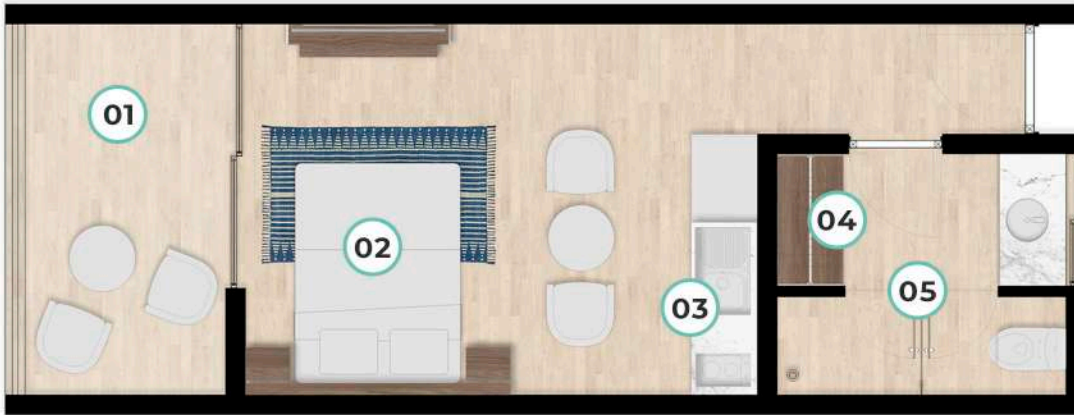

MASTER GARDEN FLOOR PLAN

-  STUDIO (1 BEDROOM)
-  CONDO (2 BEDROOMS)

MASTER PENTHOUSE FLOOR PLAN

-  STUDIO (1 BEDROOM)
-  CONDO (2 BEDROOMS)

MASTER ROOFTOP TERRACE FLOOR PLAN

STUDIO (1 BEDROOM)

ENTRANCE

GARDEN MASTER PLAN

PENTHOUSE MASTER PLAN

FT ²	
INTERIOR	286.32 ft ²
TERRACE	77.50 ft ²
	363.82 ft ²

M ²	
INTERIOR	26.5 m ²
TERRACE	7.3 m ²
	33.8 m ²

- 01 Private terrace
- 02 Bedroom
- 03 Kitchenette (sink, grill & mini fridge)
- 04 Closet
- 05 Bathroom

STUDIO (1 BEDROOM)

E
N
T
R
A
N
C
E

GARDEN MASTER PLAN

PENTHOUSE MASTER PLAN

FT²
INTERIOR | 435.29 ft²

M²
INTERIOR | 40.44 m²

- 01 Living Room
- 02 Bedroom
- 03 Kitchenette (sink, grill & mini fridge)
- 04 Closet
- 05 Bathroom