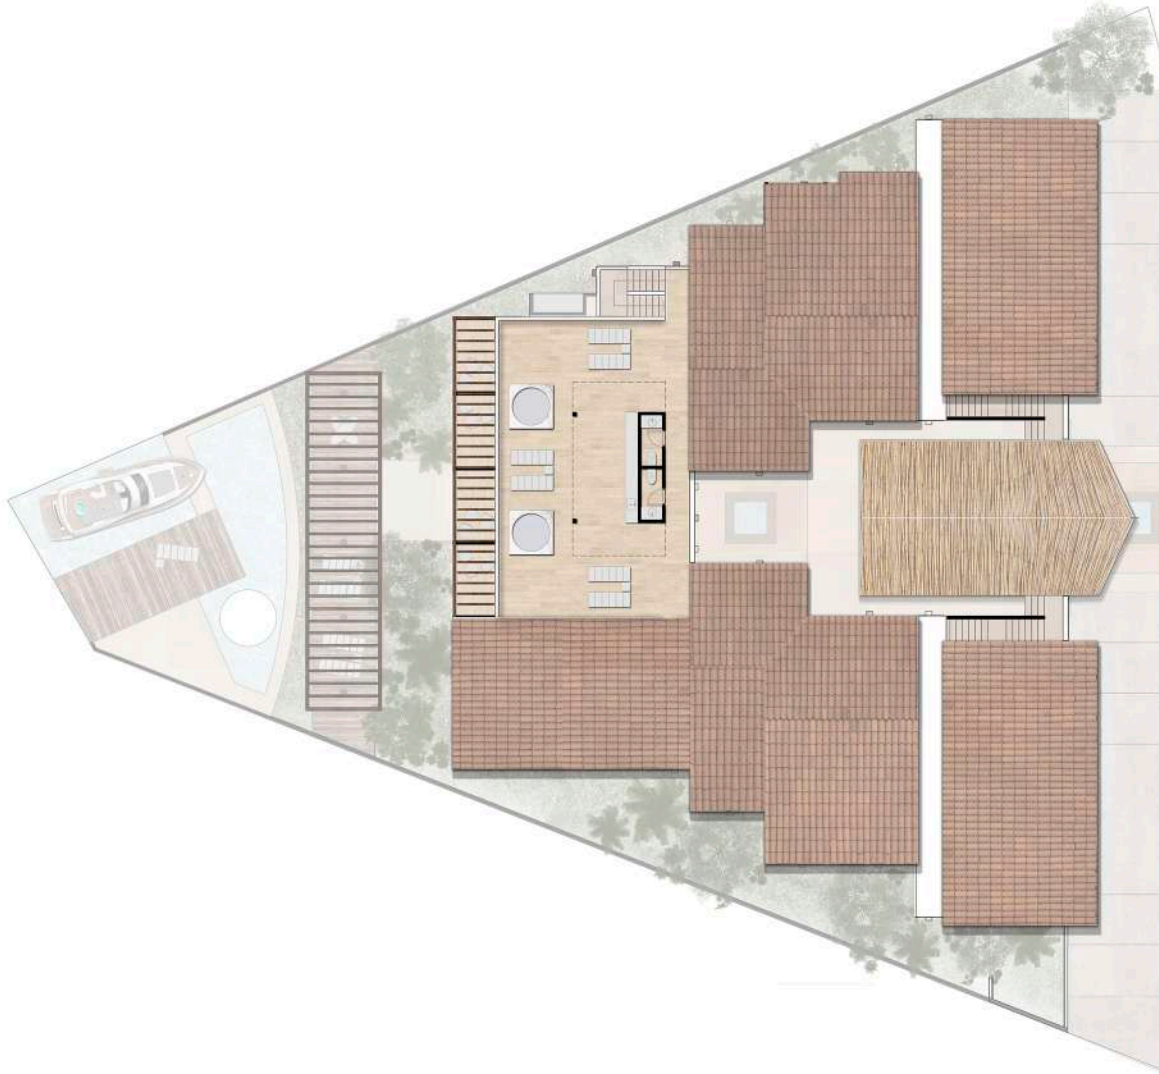

MASTER GARDEN FLOOR PLAN

-  STUDIO (1 BEDROOM)
-  CONDO (2 BEDROOMS)

MASTER PENTHOUSE FLOOR PLAN

-  STUDIO (1 BEDROOM)
-  CONDO (2 BEDROOMS)

MASTER ROOFTOP TERRACE FLOOR PLAN

STUDIO (1 BEDROOM)

ENTRANCE

GARDEN MASTER PLAN

PENTHOUSE MASTER PLAN

FT ²	
INTERIOR	286.32 ft ²
TERRACE	77.50 ft ²
	363.82 ft ²

M ²	
INTERIOR	26.5 m ²
TERRACE	7.3 m ²
	33.8 m ²

- 01 Private terrace
- 02 Bedroom
- 03 Kitchenette (sink, grill & mini fridge)
- 04 Closet
- 05 Bathroom