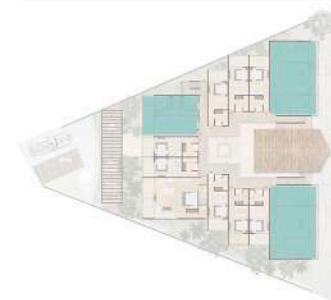

STUDIO (1 BEDROOM)

GARDEN MASTER PLAN

PENTHOUSE MASTER PLAN

FT ²	
INTERIOR	351.98 ft ²
TERRACE	76.42 ft ²
Total	428.40 ft²

M ²	
INTERIOR	32.7 m ²
TERRACE	7.1 m ²
Total	39.8 m²

- 01 Private terrace
- 04 Closet
- 02 Bedroom
- 05 Bathroom
- 03 Kitchenette (sink, grill & fridge)

CONDO (1 BEDROOM)

ENTRANCE

GARDEN MASTER PLAN

PENTHOUSE MASTER PLAN

- 01 Private terrace
- 04 Living room
- 02 Bedroom
- 05 Kitchen
- 03 Closet
- 06 Bathroom
- 07 Laundry room

FT ²	
INTERIOR	724.30 ft ²
TERRACE	154.46 ft ²
Total	878.77 ft²

M ²	
INTERIOR	67.29 m ²
TERRACE	14.35 m ²
Total	81.64 m²

CONDO (2 BEDROOMS)

GARDEN MASTER PLAN

PENTHOUSE MASTER PLAN

FT²

INTERIOR	574.34 ft ²
TERRACE	137.23 ft ²
	712.57 ft ²

M²

INTERIOR	53.45 m ²
TERRACE	12.75 m ²
	66.2 m ²