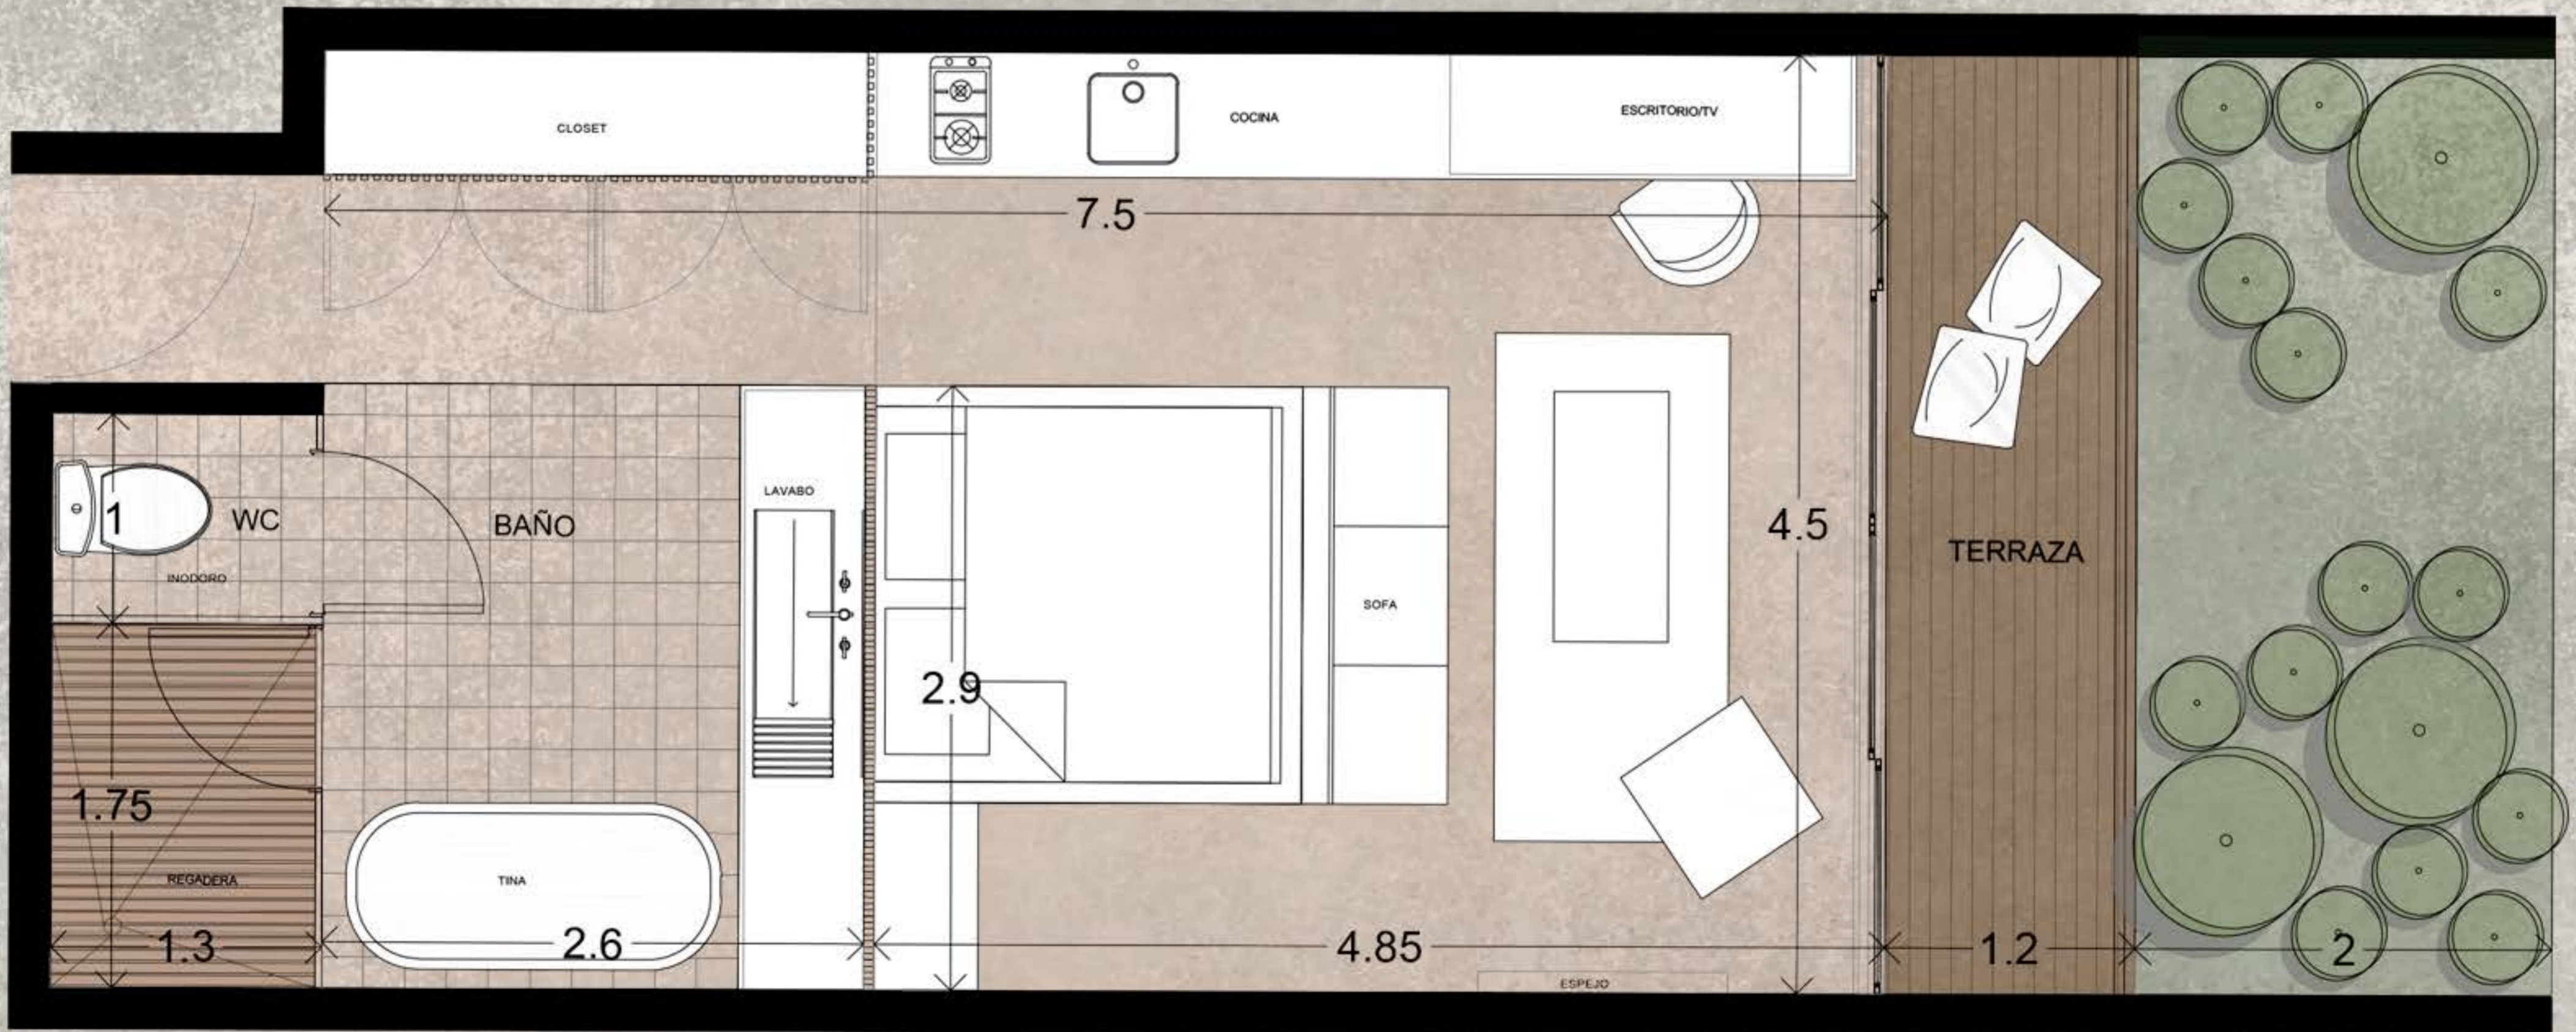

THE TRIBE

LAYOUT NOMAD TIPOLOGY

THE TRIBE

EXPLORER TIPOLOGY

INTERIOR: 345.84 ft²
TERRACE: 86.11 ft²
TOTAL AREA: 431.95 ft²

1 Room

Bathtub

Workstation