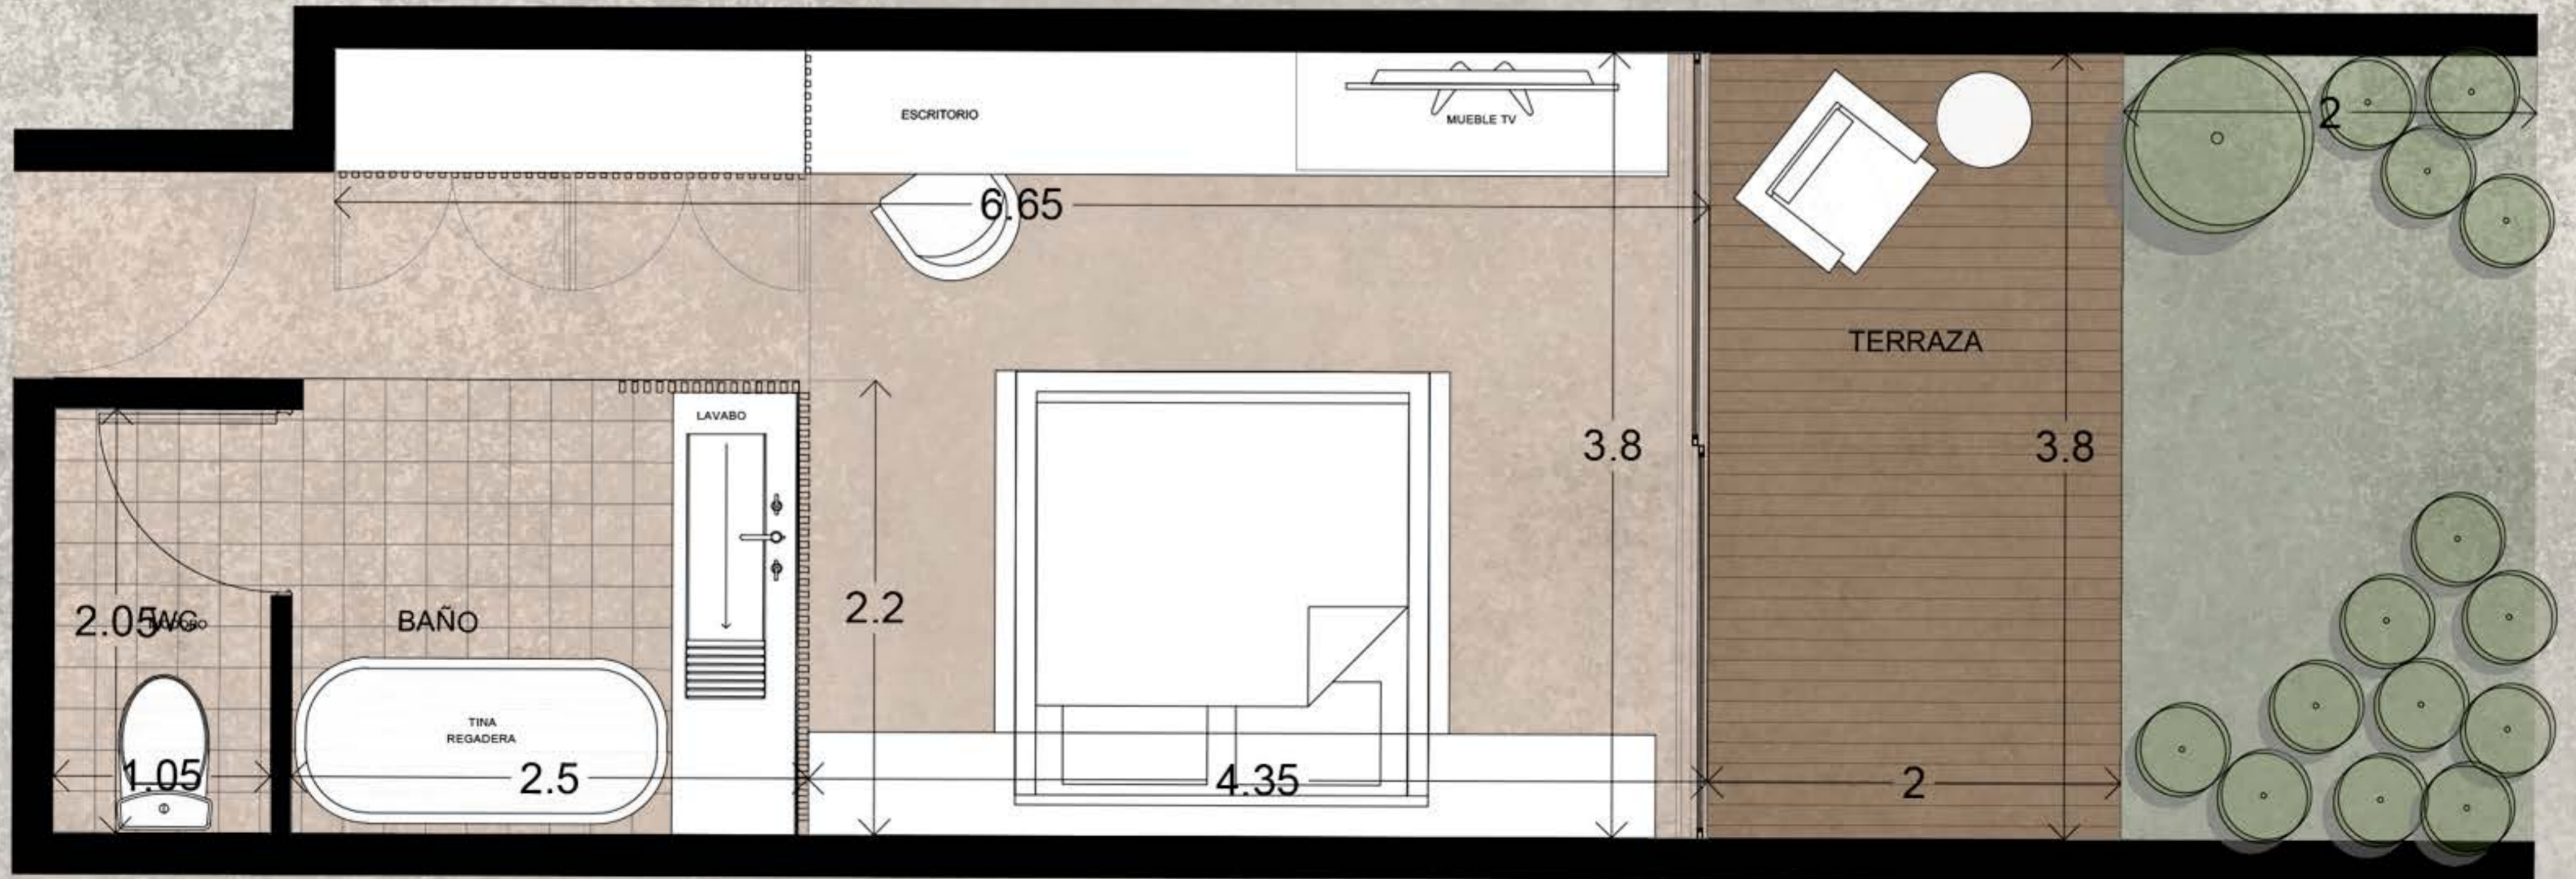

THE TRIBE

LAYOUT EXPLORER TIPOLOGY