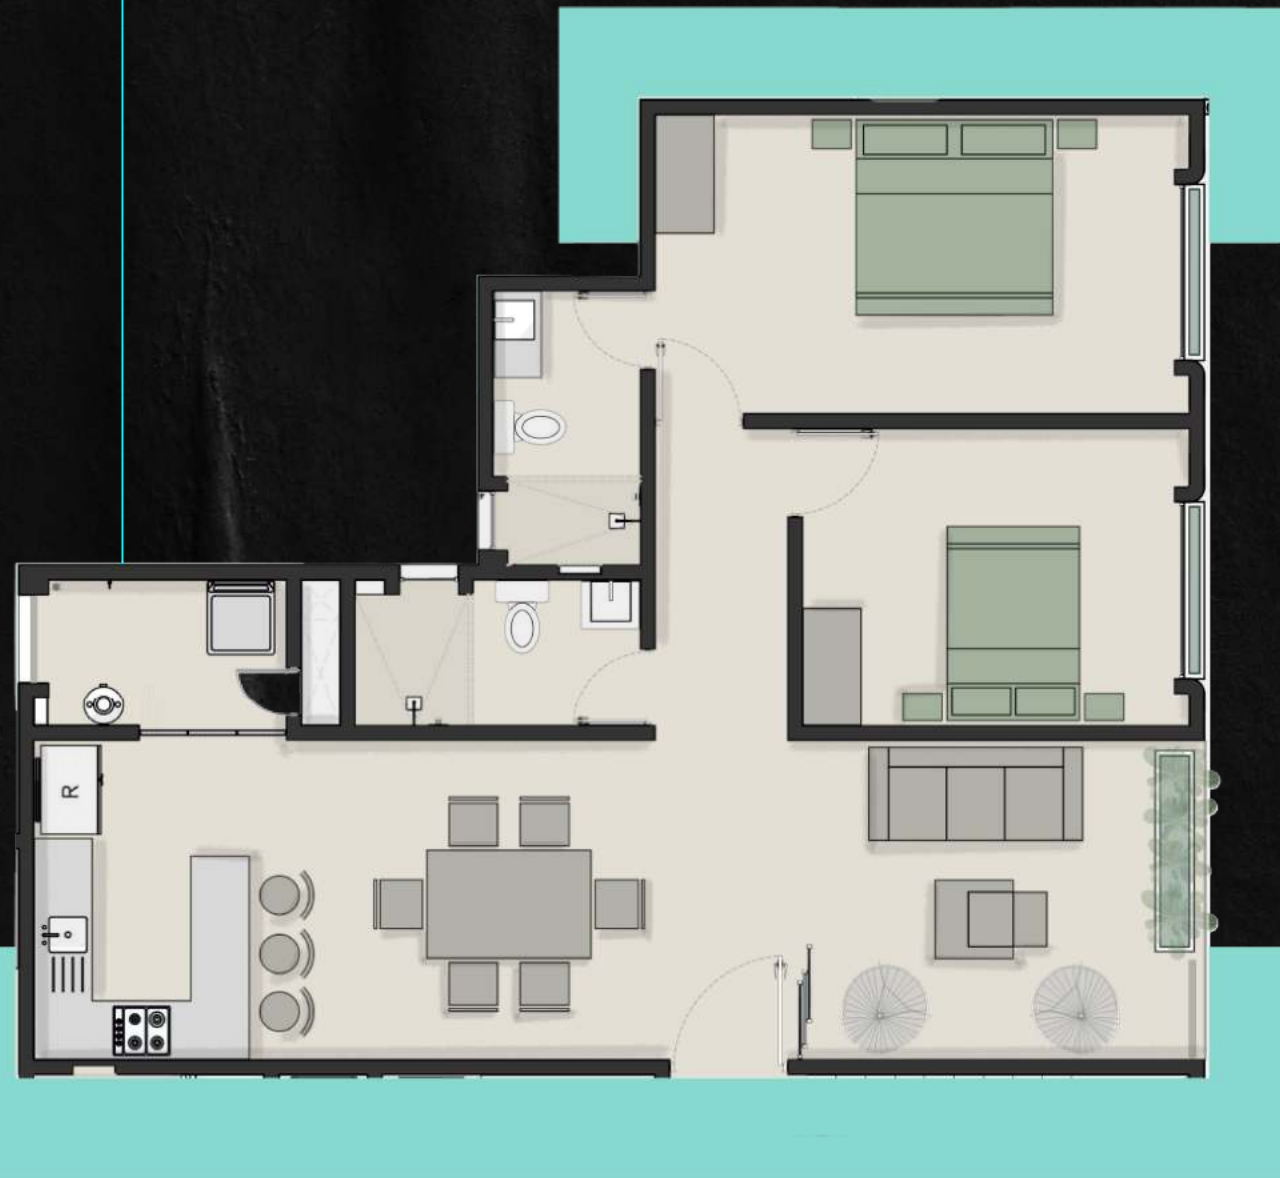

94.27 M²

Room-Terrace	17.08 M ²
Kitchen	9.22 M ²
Dinning room	14.72 M ²
Laundry room	4.68 M ²
2 bedrooms	18.80/13.57 M ²
2 bathrooms	5.51/5.32 M ²

APT
TYPE

LU'UM

114.96 M²

Room-Terrace	24.51 M ²
Kitchen	7.69 M ²
Dinning room	14.60 M ²
Laundry room	2.73 M ²
3 bedrooms	18.04/16.05/14.17 M ²
2 bathrooms	6.79/4.33 M ²