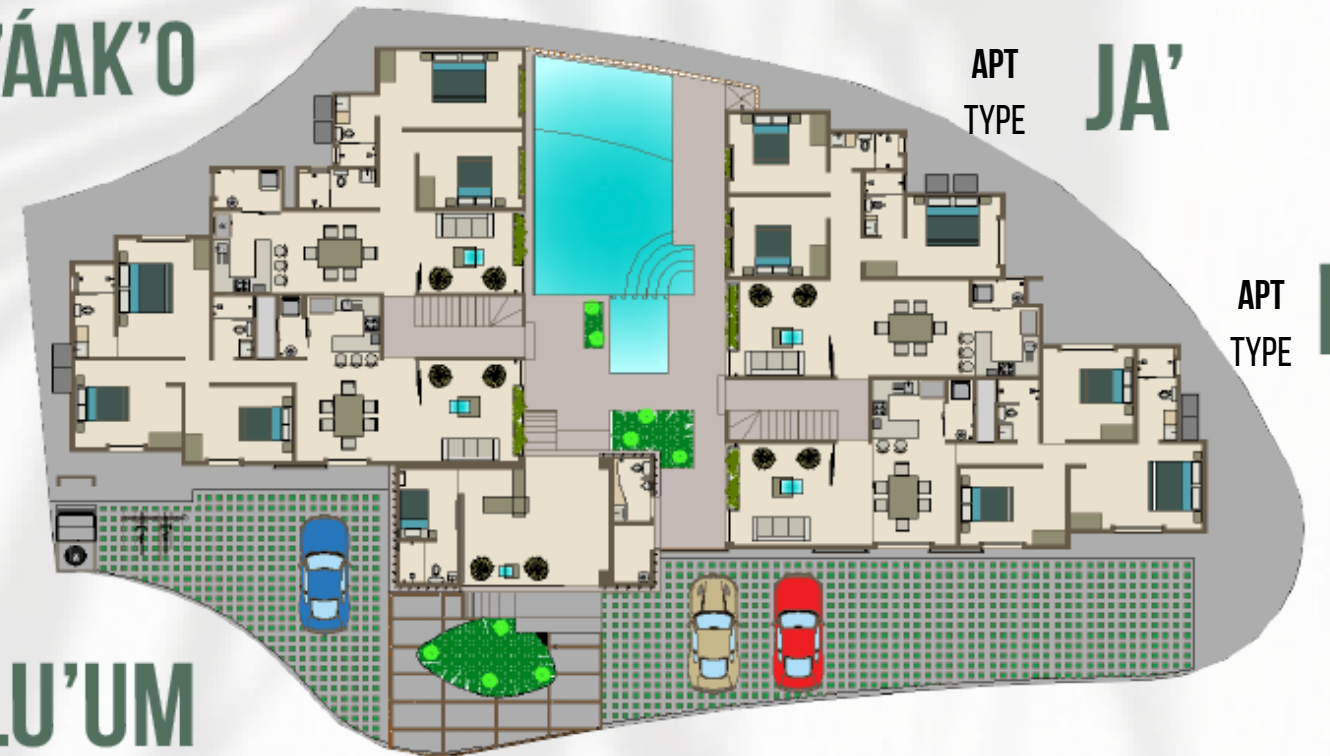

APT
TYPE

K'ÁAK'O

APT
TYPE

JA'

APT
TYPE

IJK'

APT
TYPE

LU'UM