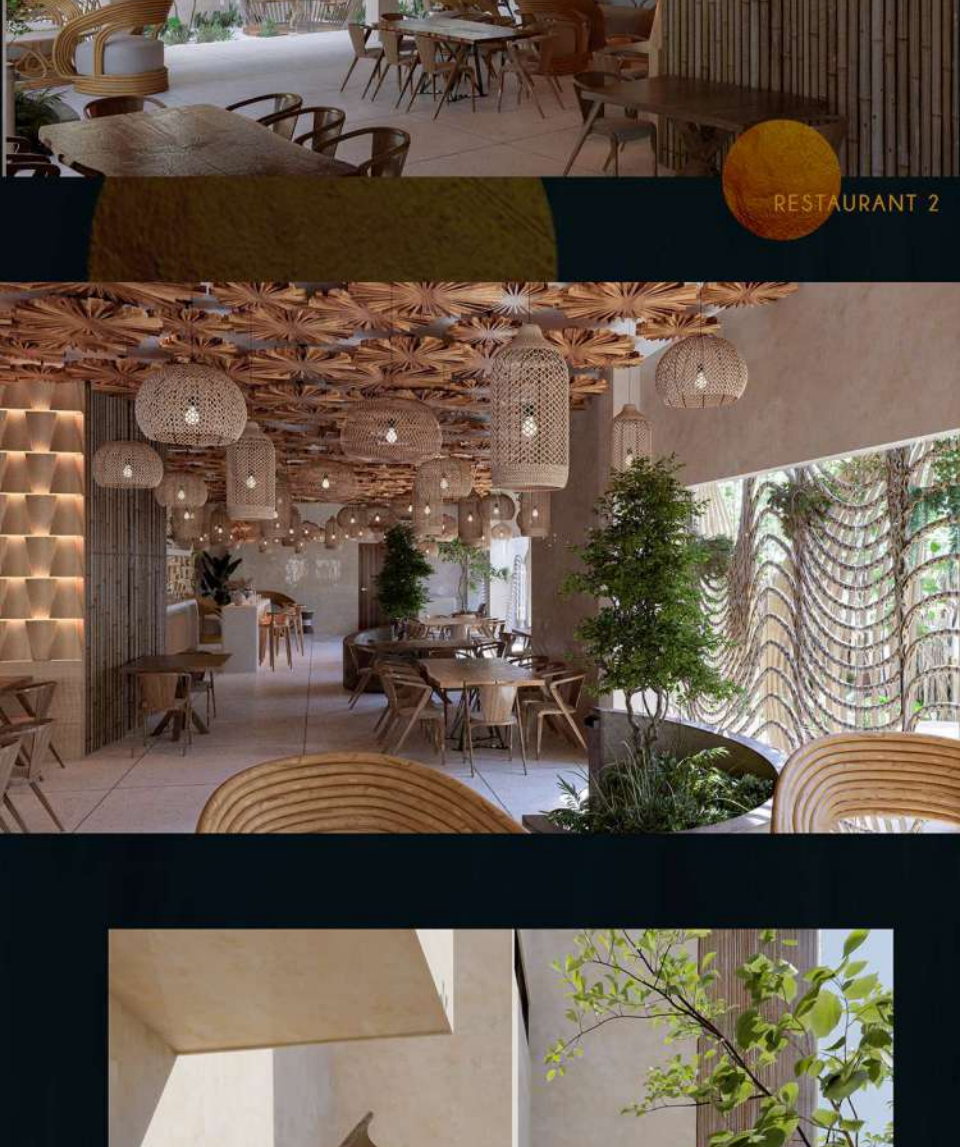

KA'AN - KU'JA

Tulum

WELCOME

ENTRANCE

Imagine waking up every day in a space surrounded by nature, feeling the plants in your path, listening to the surrounding water, feeling the heat of the night and watching the Caribbean fire burn in a campfire while you rest in your own space.

GYM

RESTAURANT 1

Enter a space of peace while you eat the delicacies of the Caribbean in our restaurant. In our restaurant, you will see yourself hidden in spaces surrounded by water while you let yourself be carried away by the heat of the night.