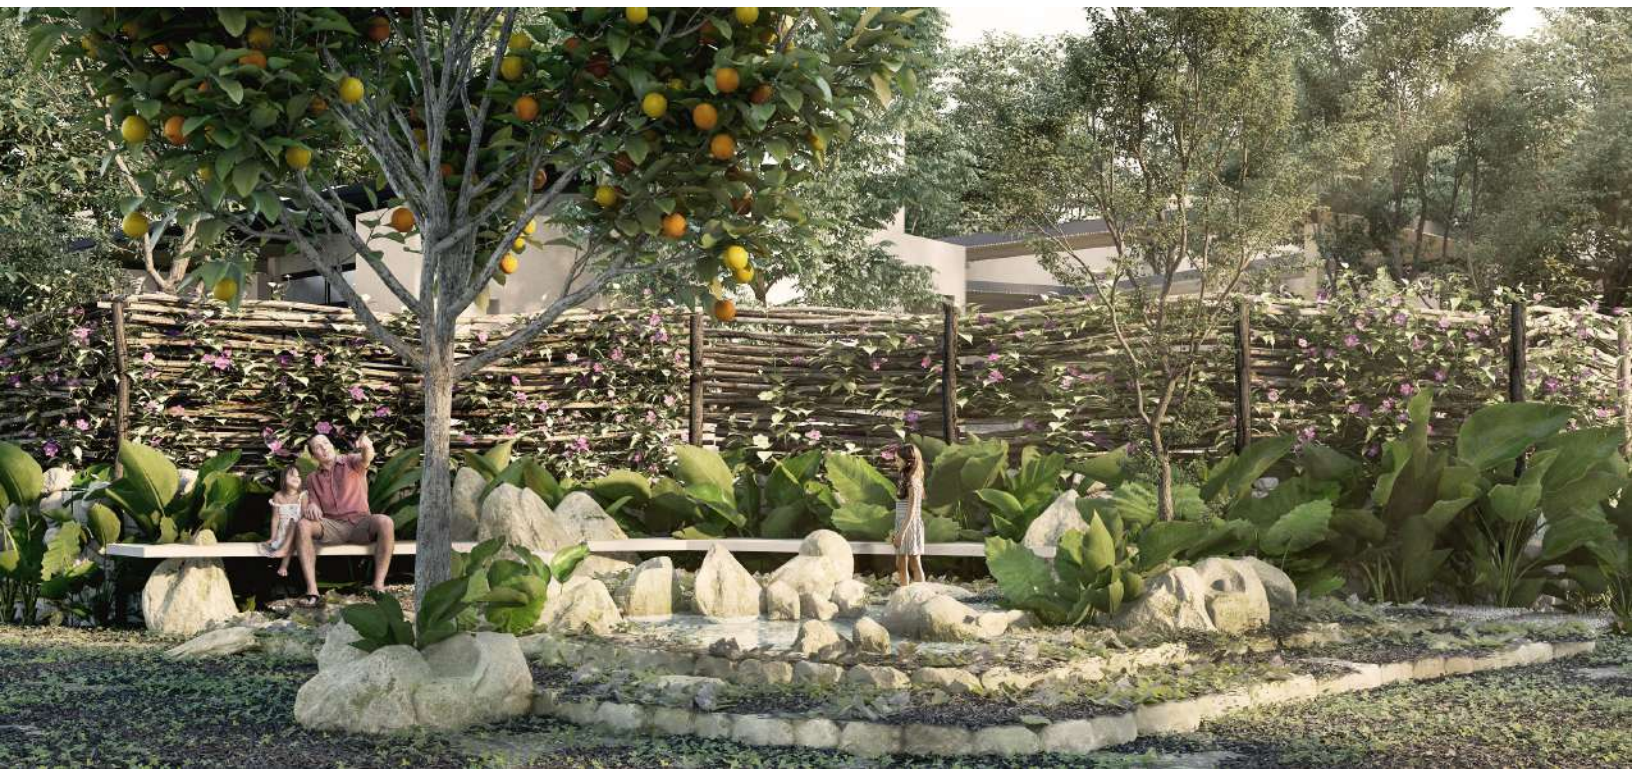

The circulation paths are based on a sustainable concept, achieving a minimum impact on the soil and absolute permeability to the aquifer. Trails are outlined with stones from the region and courtesy lights, creating a sense of well-being, peace and tranquility.

This option of services offered to the owners is a big stand out of our project: we devote ourselves to the evolutionary vision, transcending with it through the years.

GARDENS

The design and development of the gardens and fruit patch is a unique feature of Pura. For their creation we use traditional Mayan technologies intelligently combined with modern agriculture practices. This way, we activate and regenerate nature, improving its life quality compared to how it was before we found it.

The soil of Pura was conditioned for two years with regenerative processes. Because of this, we managed to modify and improve it for the creation of healthy gardens and patches.

Using “syntrophic farming” we have planted more than a 100 fruit trees, different species of flora and flower gardens. Their purpose is to make the ecological interactions that keep the ecosystem alive and dynamic. Adding to this we beekeep Meliponas that carry out the important labor of polinization. This is what connects everything in Pura.