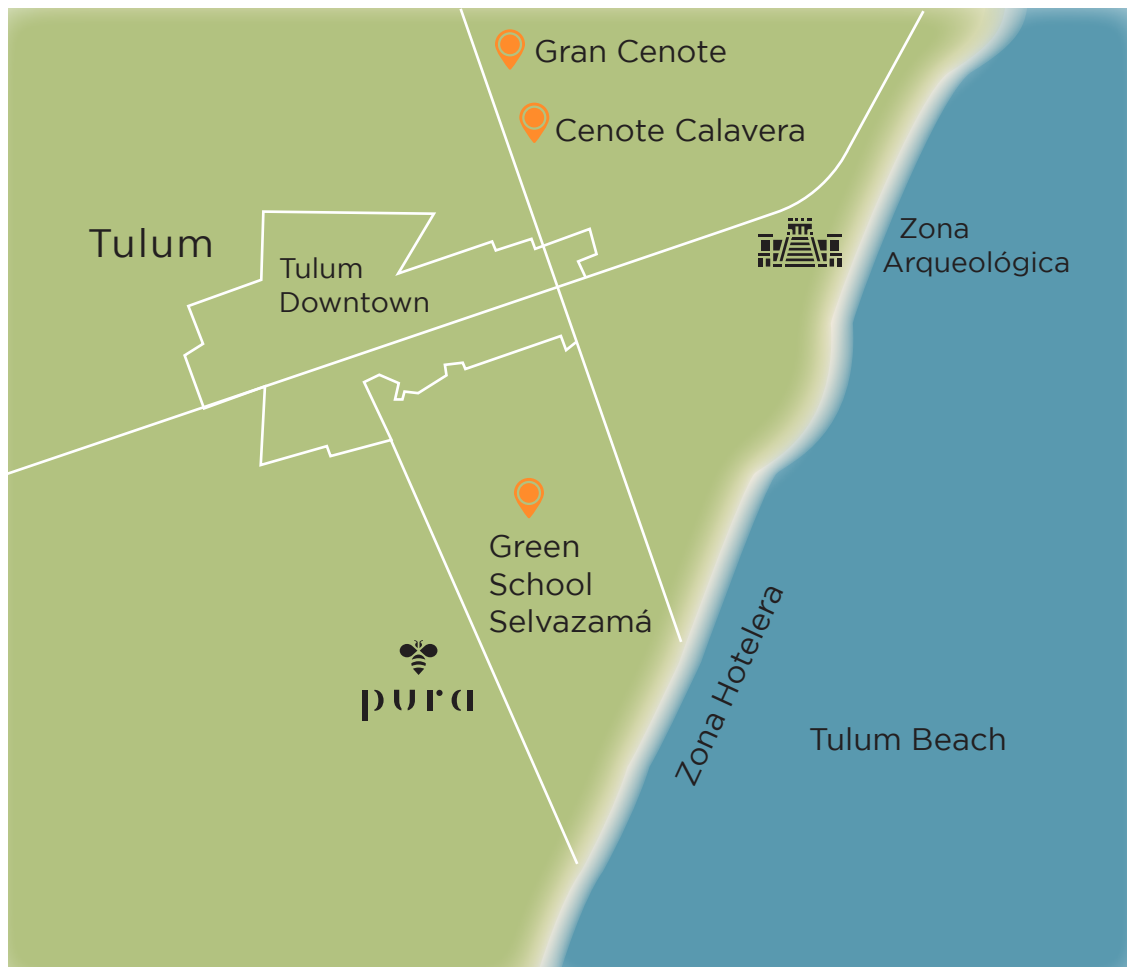

The strong connection with nature, culture and Indigenous millennial wisdom, unite to meet international quality conditions, making it the best place for the life project that Pura presents.

Pura aligns with the exodus that arrives to Tulum, offering a true place of rest, tranquility and good life. Recognizing the existing values, the region's nature, the global nomadic culture and the local ancestral culture.

LOCATION

Inside magical surroundings, Pura is located in a strategic hamlet, a few kilometers away from the monumental archeological ruins, at the edge of a cliff next to the Caribbean Ocean.

Tulum, at the south of the Quintana Roo state, has become one of the most coveted destinations of the Mexican Caribbean. Kilometers of crystaline waters, white sands, tropical jungle and a uniquely authentic Slow Life way of living.

Specifically, it is located half between Playa del Carmen and the marvelous reserve of Sian Ka'an. In addition, it is only 47km away from the archeological area of Cobá.

PURA IS LOCATED AT REGION 15 OF TULUM.

The safest investment zone and high percentage, low density projects. It is located 2 km from downtown Tulum and just 3 km. From the sea(10 minutes by bicycle) plus 1h. 30 mins. from Cancún's airport.