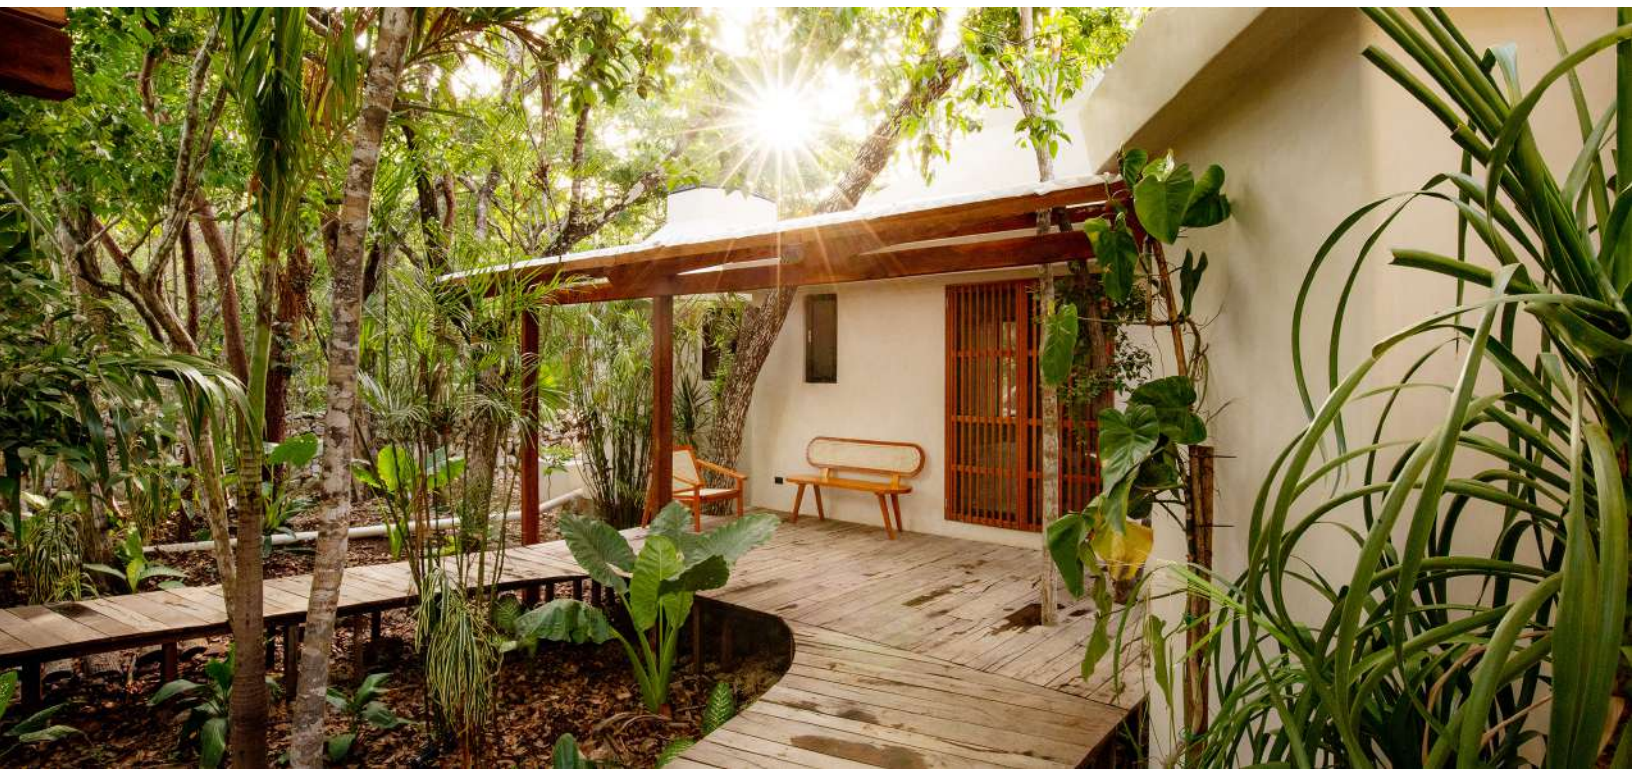

RESIDENCIES

Every house is designed towards the interior of its own atmosphere which allows it to have intimacy. At the same time the rear is oriented towards the palm and bush gardens, allowing a connection with nature.

The houses connect between themselves through their gardens' double doors. These door can be opened or closed freely, able to adapt to the different moments a community has.

The same thing happens with its interiors since the rooms don't share a wall with the other volumes of the house. This enables different kinds of interactions, sometimes communal, sometimes individualistic and intimate.

The circulation paths are based on a sustainable concept, achieving a minimum impact on the soil and absolute permeability to the aquifer. Trails are outlined with stones from the region and courtesy lights, creating a sense of well-being, peace and tranquility.

THE ARCHITECTURE OF PURA RECONSIDERS THE WAY WE LIVE AND HOW DESIGN INTERACTS WITH NATURE.