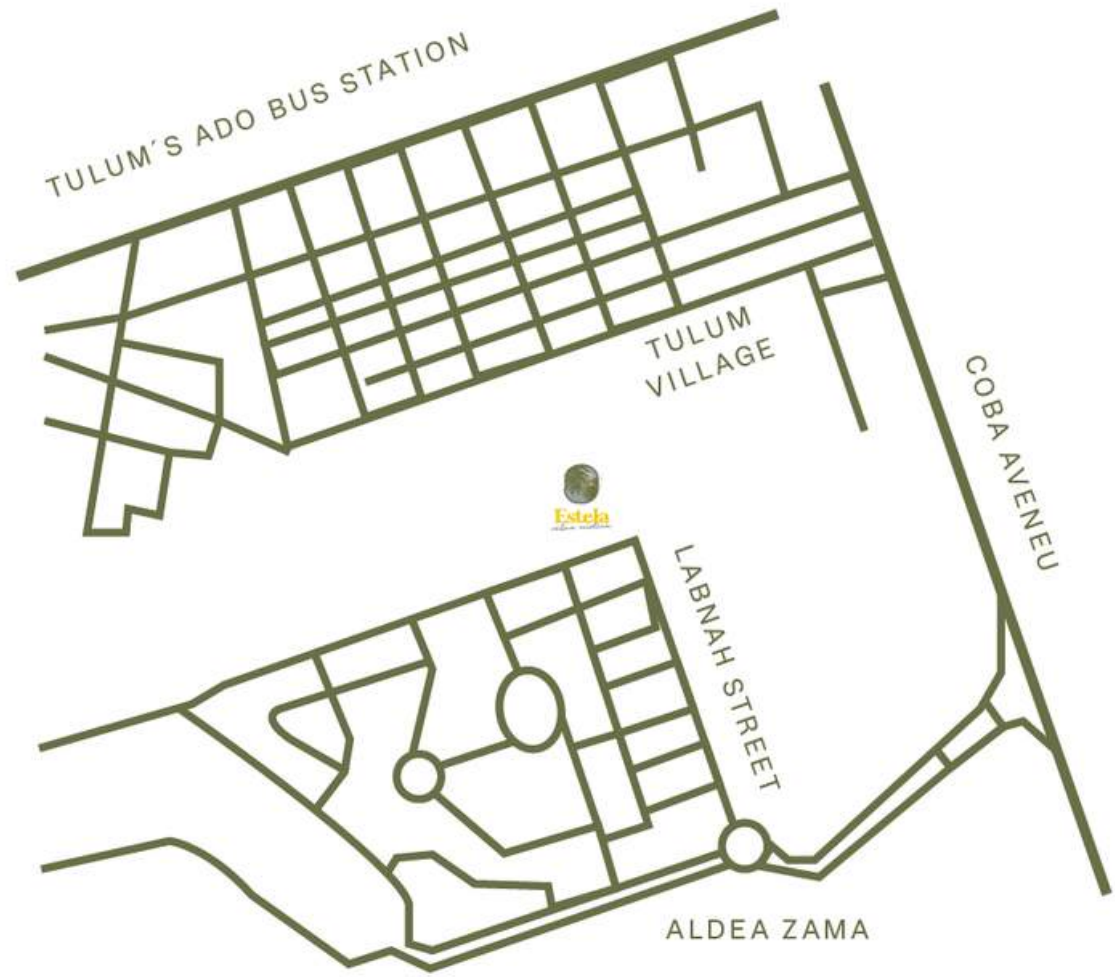

[Click para Google Maps](#)

KINICH AHAW M.4 L.7 DIVISION ALDEA ZAMA, TULUM