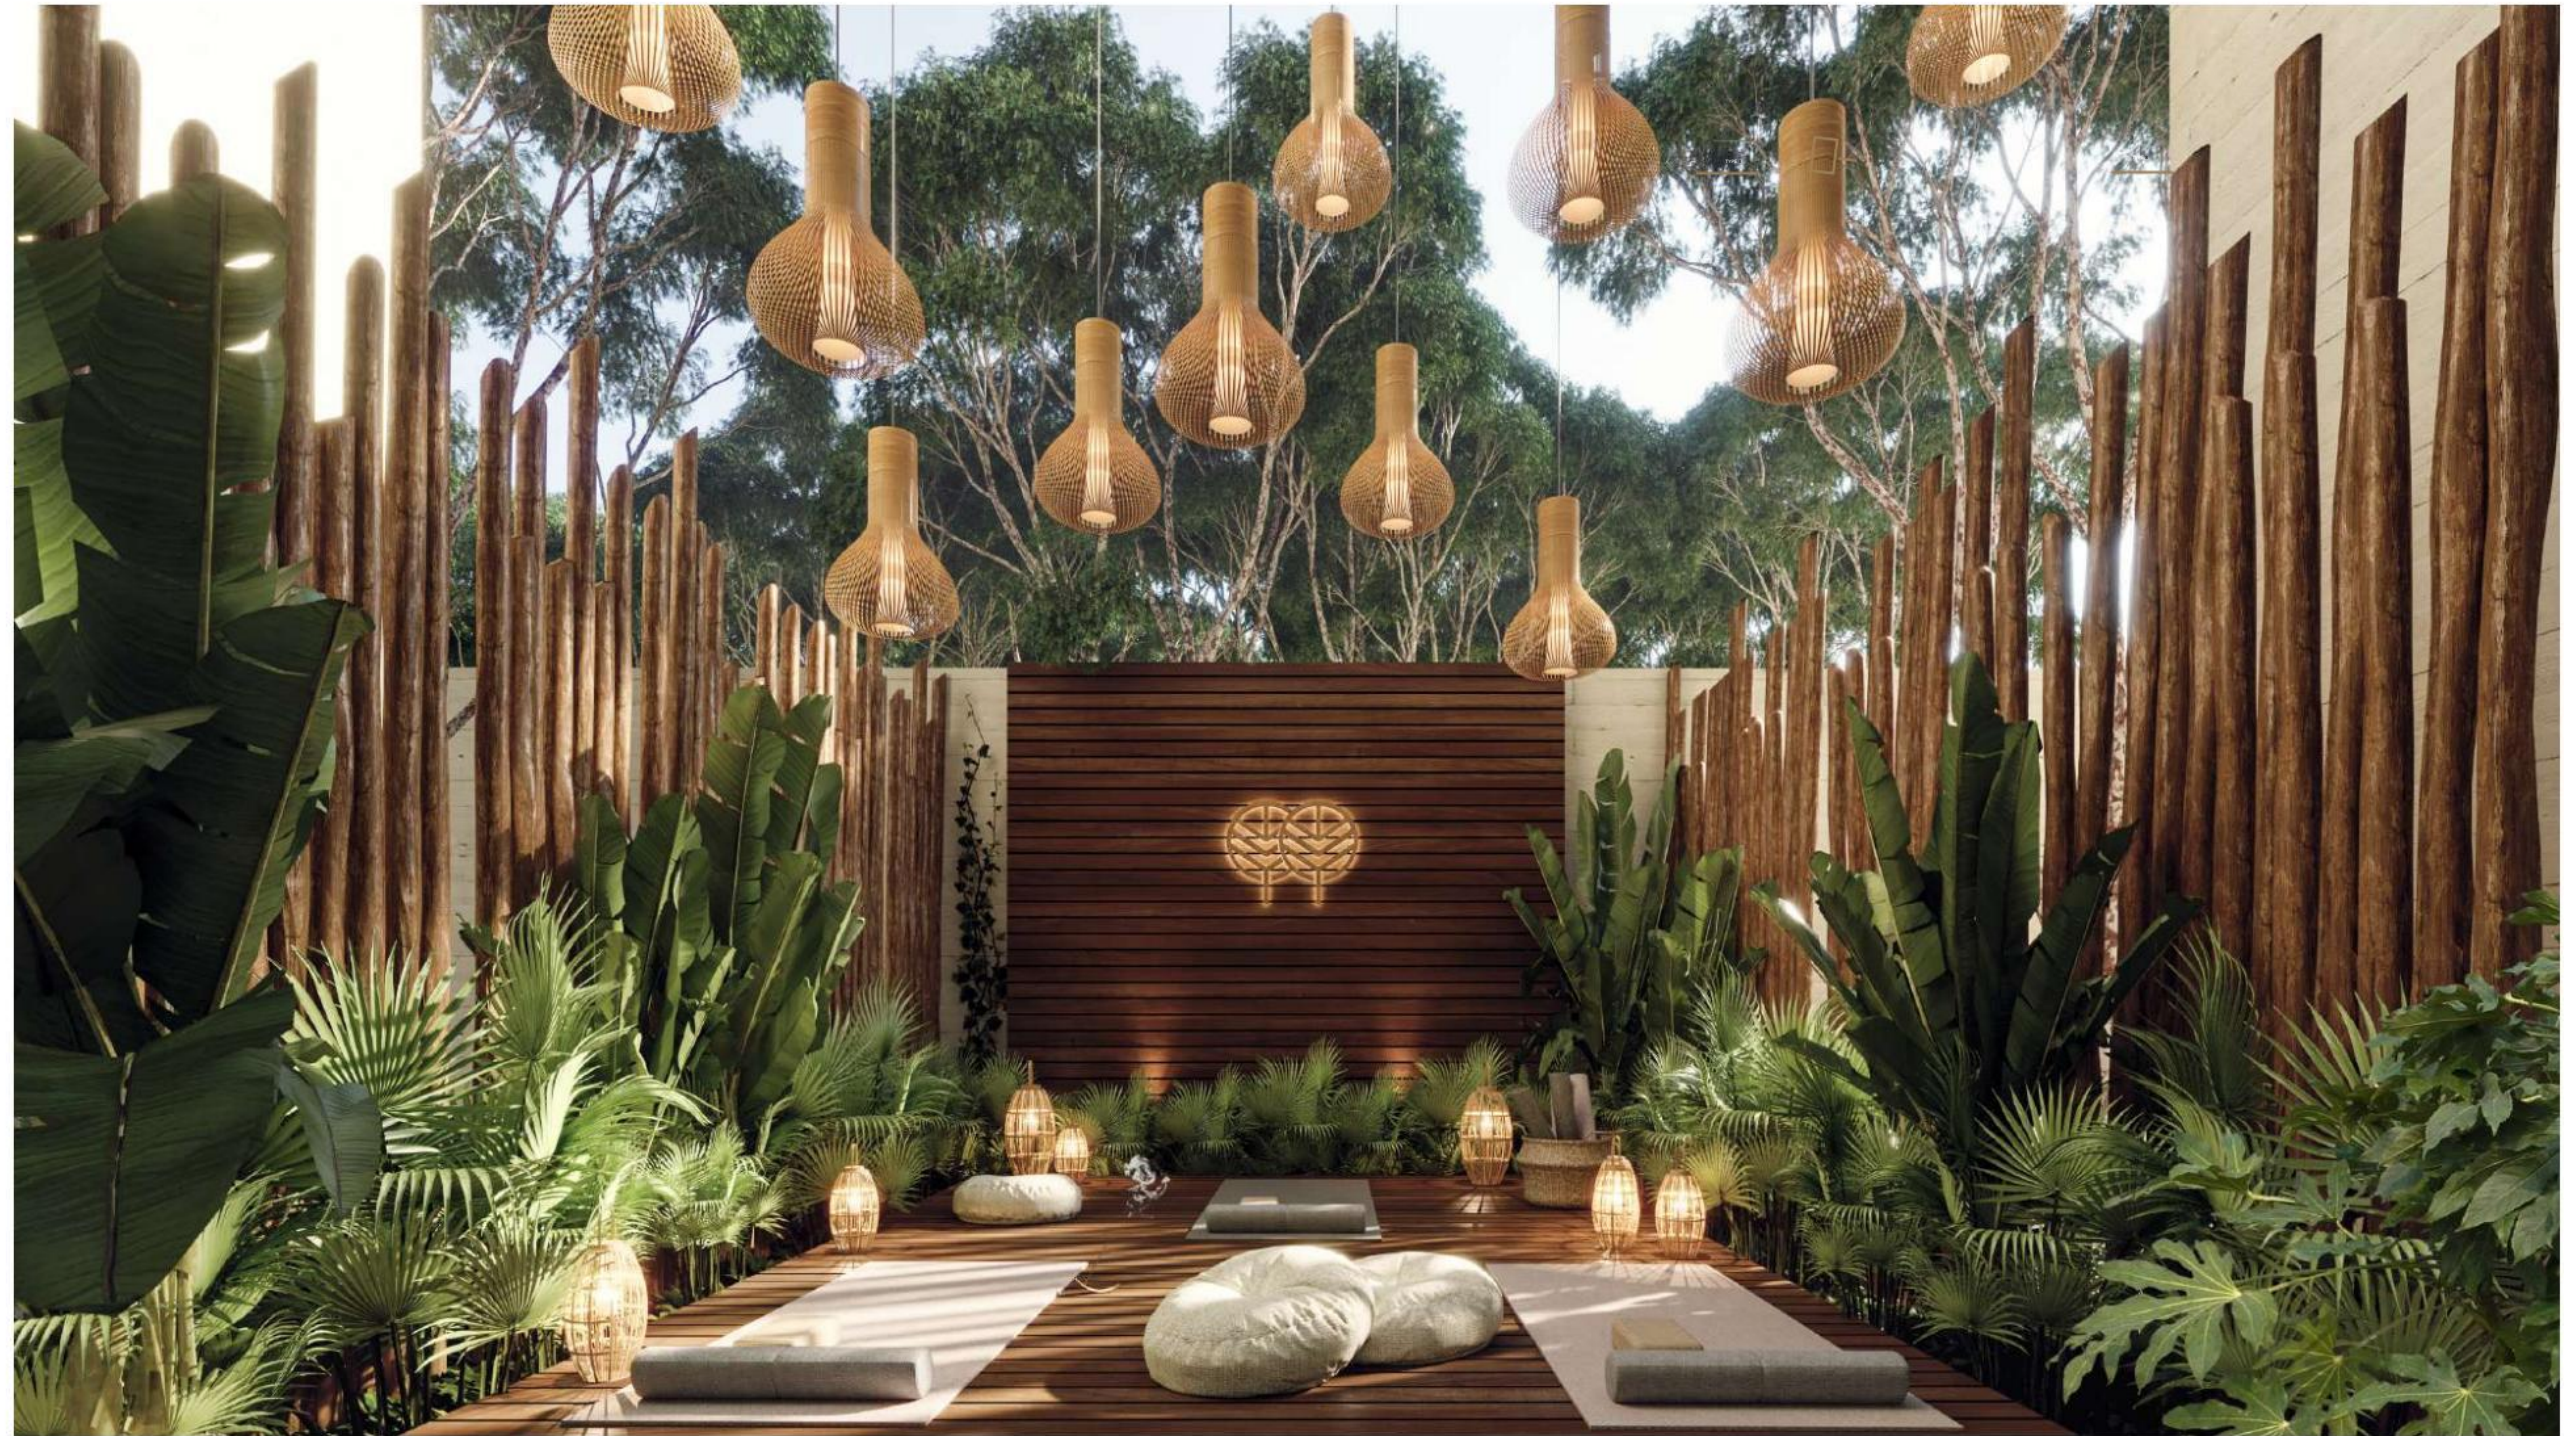

MINT
ART

MAHA-ART is a place of union, where your interior connects with the essence of Tulum.

This is a place to do a complete reset and reconnect with you, it is a real estate development with the ideal characteristics to live in peace and enjoy Tulum.

Swimming pool

Lobby

Yoga

Areas common

hammock areas

cinema area

playroom/
gallery

climbing wall

Gym

Jacuzzi

Bar

MOD CONS

Swimming pool

MOD CONS

Yoga

MOD CONS

Café

MOD CONS

cinema area

MOD CONS

climbing wall

MOD CONS

hammock area