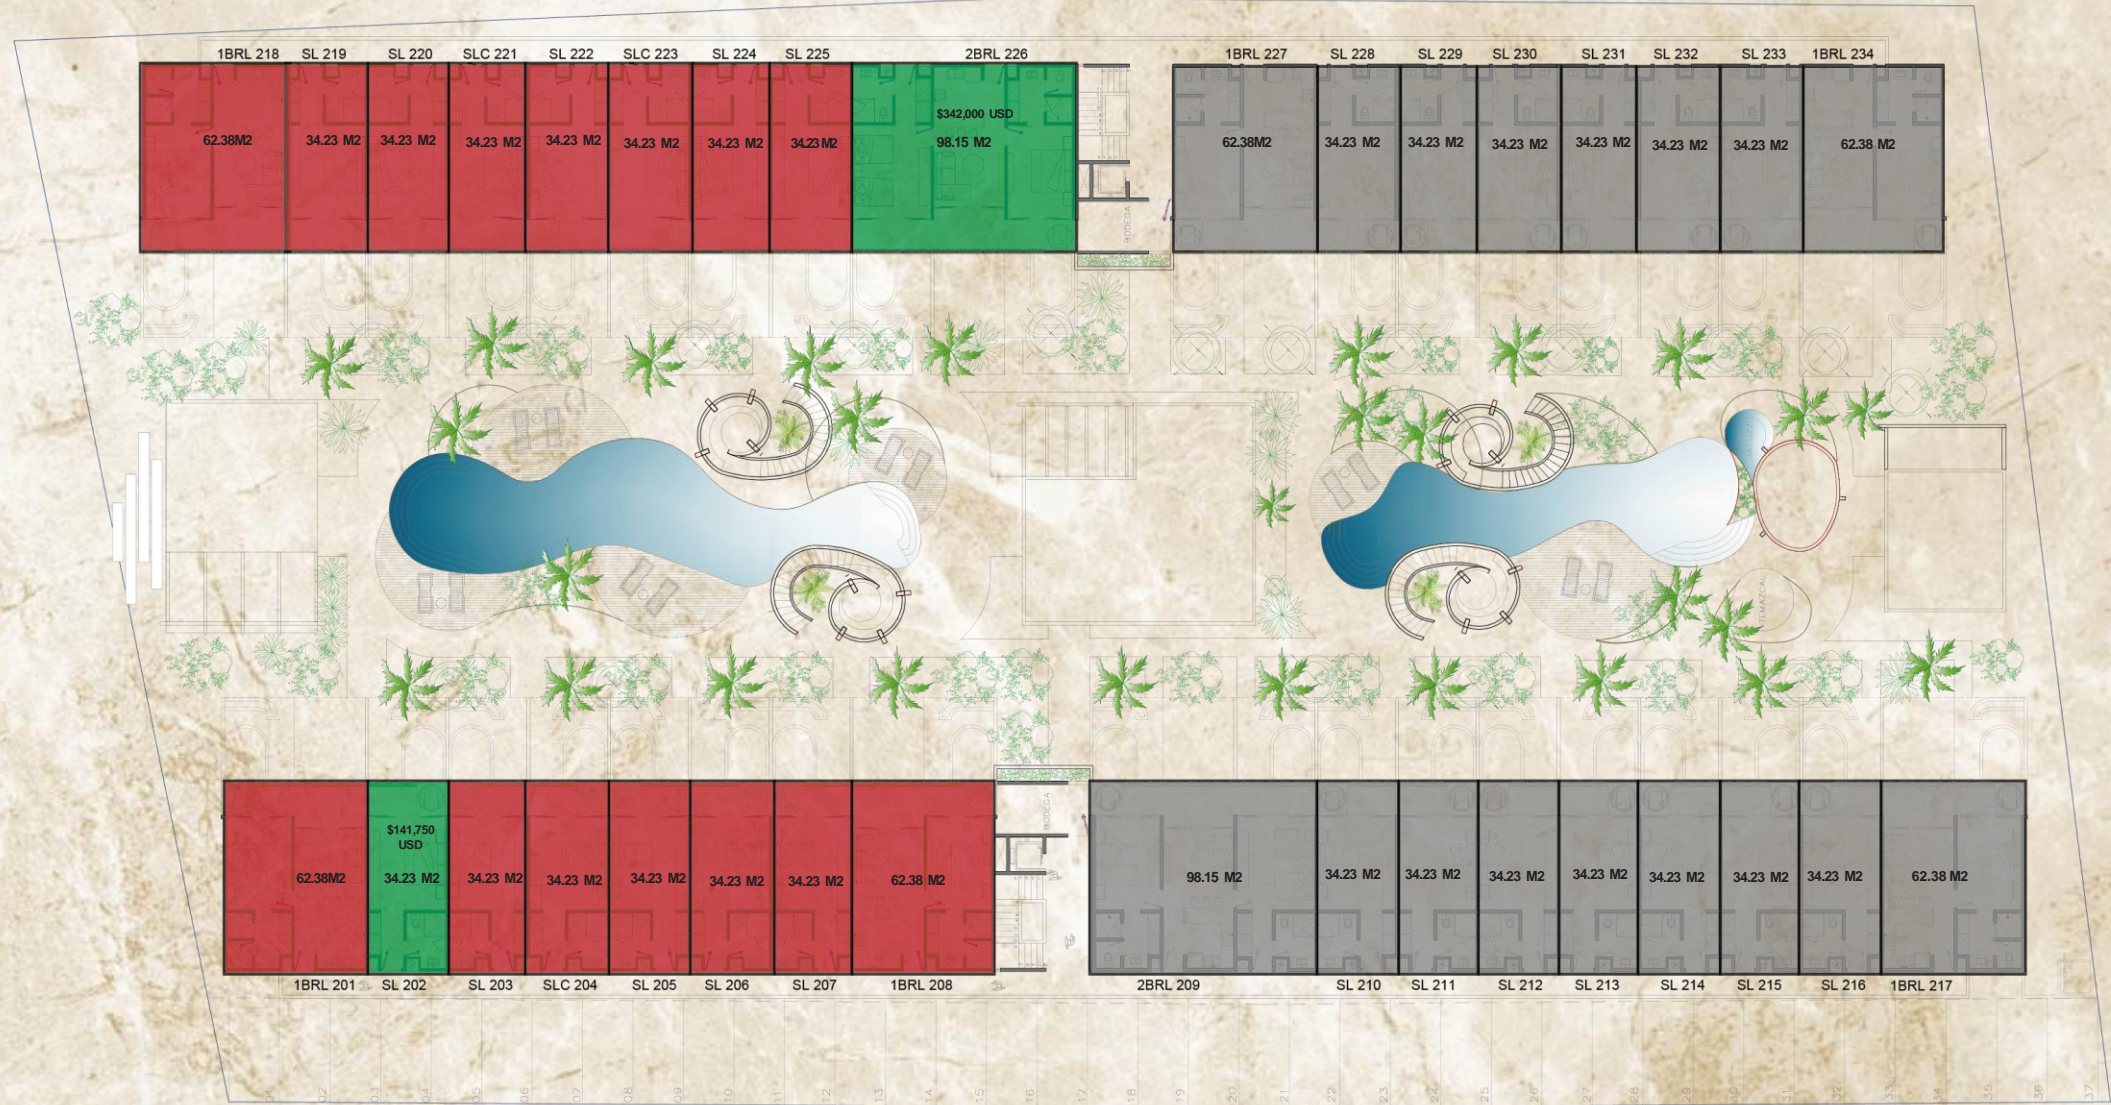

A modern residential building with lush greenery and a swimming pool. The building features balconies with plants and a curved staircase. The pool is surrounded by lounge furniture and tropical plants.

@LOCH
P L E A S U R E

DISPONIBILIDAD

A V A I L A B I L I T Y

FASE II Y FASE III

PHASE II AND PHASE III

REF	TIPOLOGIA/TIPOLOGY
SGC	Studio Garden Pool
1BRG	1 BR Garden Pool
2BRG	2 BR Garden Pool Lock Off

- VENDIDO / Sold
- DISPONIBLE / Available
- RESERVADO / Reserved

REF	TIPOLOGIA/TIPOLOGY
SL	Suite Living Pool
SLC	Studio Living Pool
1BRL	1 BR Living Pool
2 BRL	2 BR Living Pool Off

- VENDIDO / Sold
- DISPONIBLE / Available
- RESERVADO / Reserved

REF	TIPOLOGIA/TYOPOLOGY
SL	Suite Living Pool
SLC	Studio Living Pool
1BRL	1 BR Living Pool
2 BRL	2 BR Living Pool Off

REF	TIPOLOGIA/TIPOLOGY
SL	Suite Living Pool
SLC	Studio Living Pool
1BRL	1 BR Living Pool
2 BRL	2 BR Living Pool Off

- VENDIDO / Sold
- DISPONIBLE / Available
- RESERVADO / Reserved