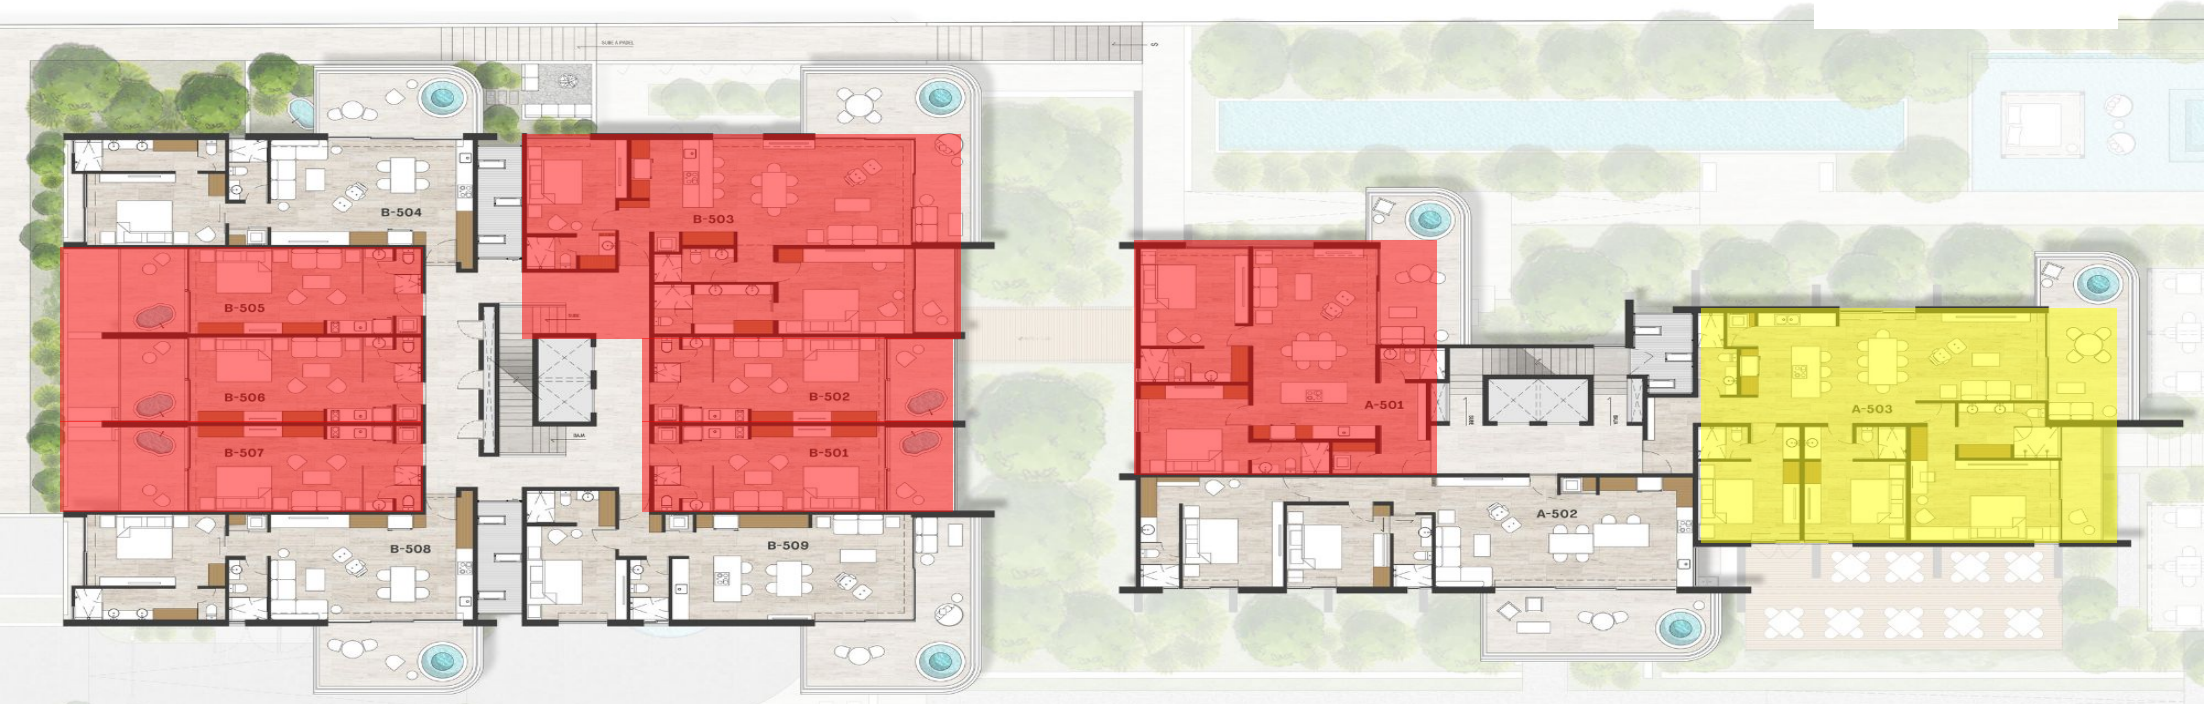

INVENTARIO VISUAL BAO

EMITIDO: PLAYA DEL CARMEN Tuesday 14th of May 2024 04:55:24 PM - a7cec41825caf92025f6a5a2604d3874

RESERVADO

VENDIDO

NIVEL 5