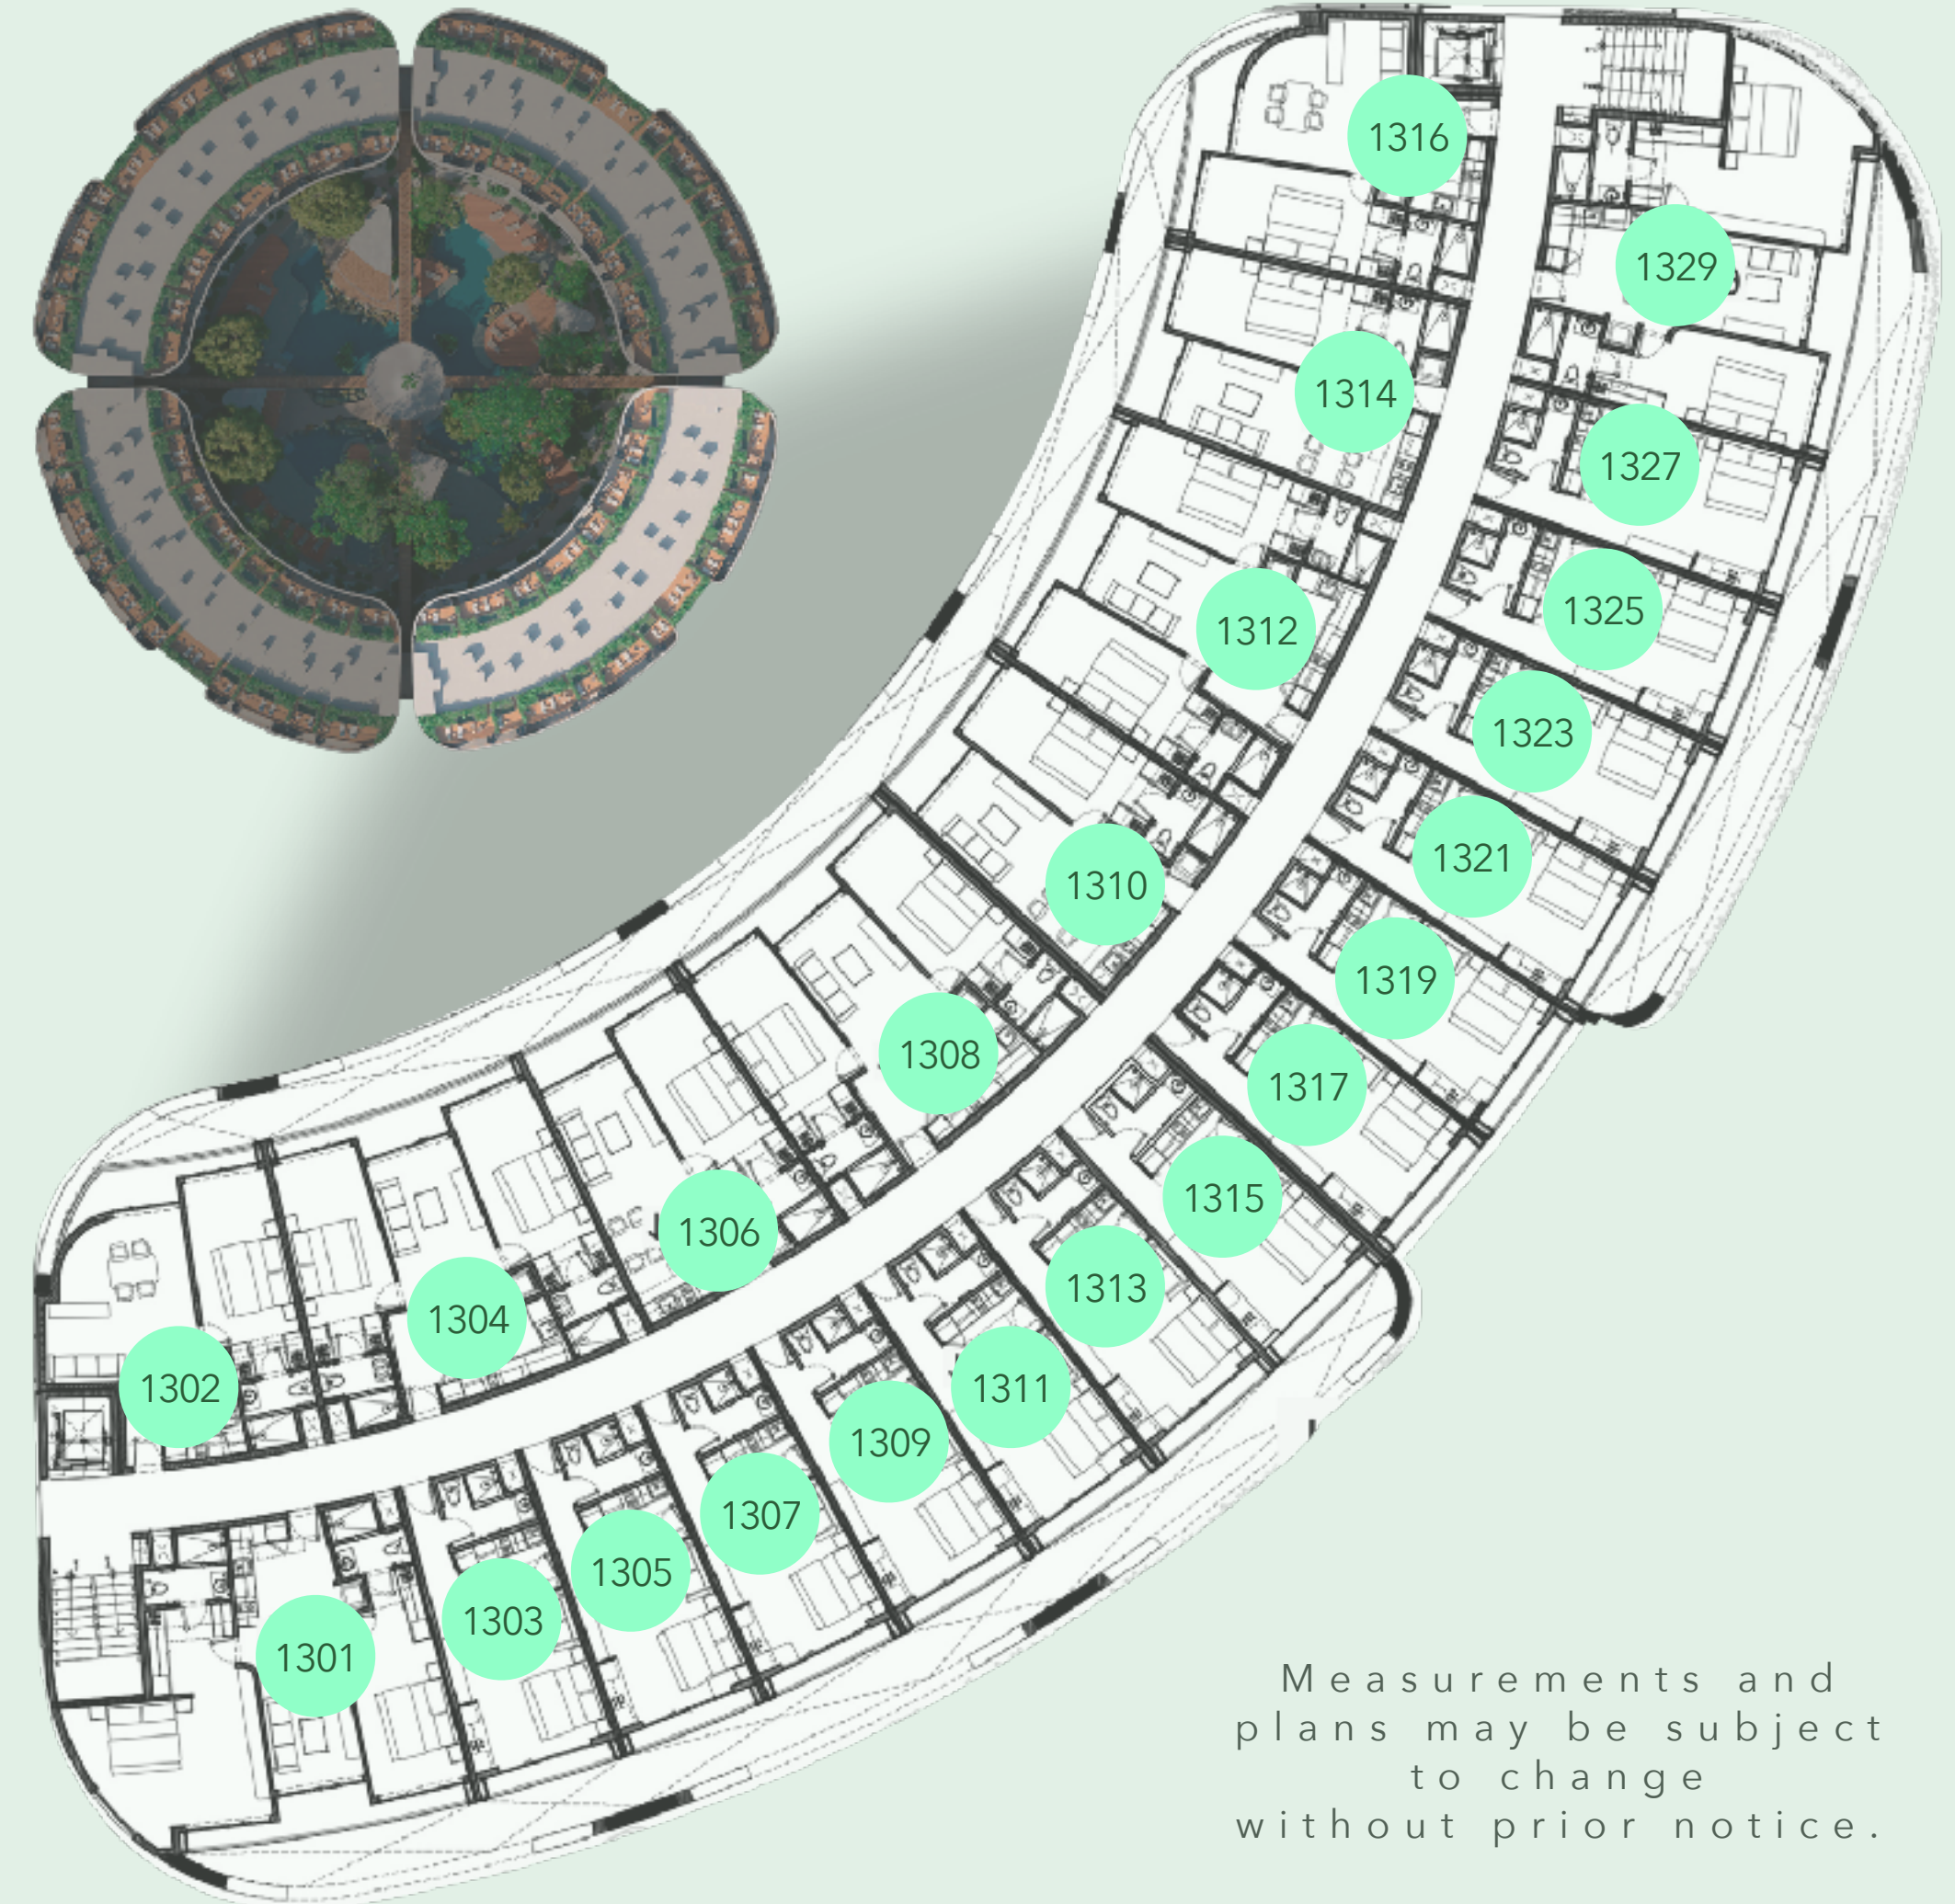

TOWER 1 | 3RD LEVEL

N°	Tipo	View	M2 Total	M2 Interior	M2 Exterior
1301	2 bdr	Jungle	91.38	84.13	7.25
1302	1 bdr	Cenote	59.98	54.30	5.68
1303	Studio	Jungle	38.86	36.20	2.66
1304	2 bdr	Cenote	81.03	74.64	6.39
1305	Studio	Jungle	38.86	36.20	2.66
1306	1 bdr	Cenote	53.61	48.87	4.74
1307	Studio	Jungle	38.86	36.20	2.66
1308	2 bdr	Cenote	81.58	75.19	6.39
1309	Studio	Jungle	38.86	36.20	2.66
1310	1 bdr	Cenote	54.14	49.40	4.74
1311	Studio	Jungle	38.86	36.20	2.66
1312	2 bdr	Cenote	81.03	74.64	6.39
1313	Studio	Jungle	38.86	36.20	2.66
1314	1 bdr	Cenote	53.61	48.87	4.74
1315	Studio	Jungle	38.87	36.20	2.67
1316	1 bdr	Cenote	59.98	54.30	5.68
1317	Studio	Jungle	39.42	36.75	2.67
1319	Studio	Jungle	38.86	36.20	2.66
1321	Studio	Jungle	38.86	36.20	2.66
1323	Studio	Jungle	38.86	36.20	2.66
1325	Studio	Jungle	38.86	36.20	2.66
1327	Studio	Jungle	38.86	36.20	2.66
1329	2 bdr	Jungle	93.46	85.89	7.57

Measurements and plans may be subject to change without prior notice.