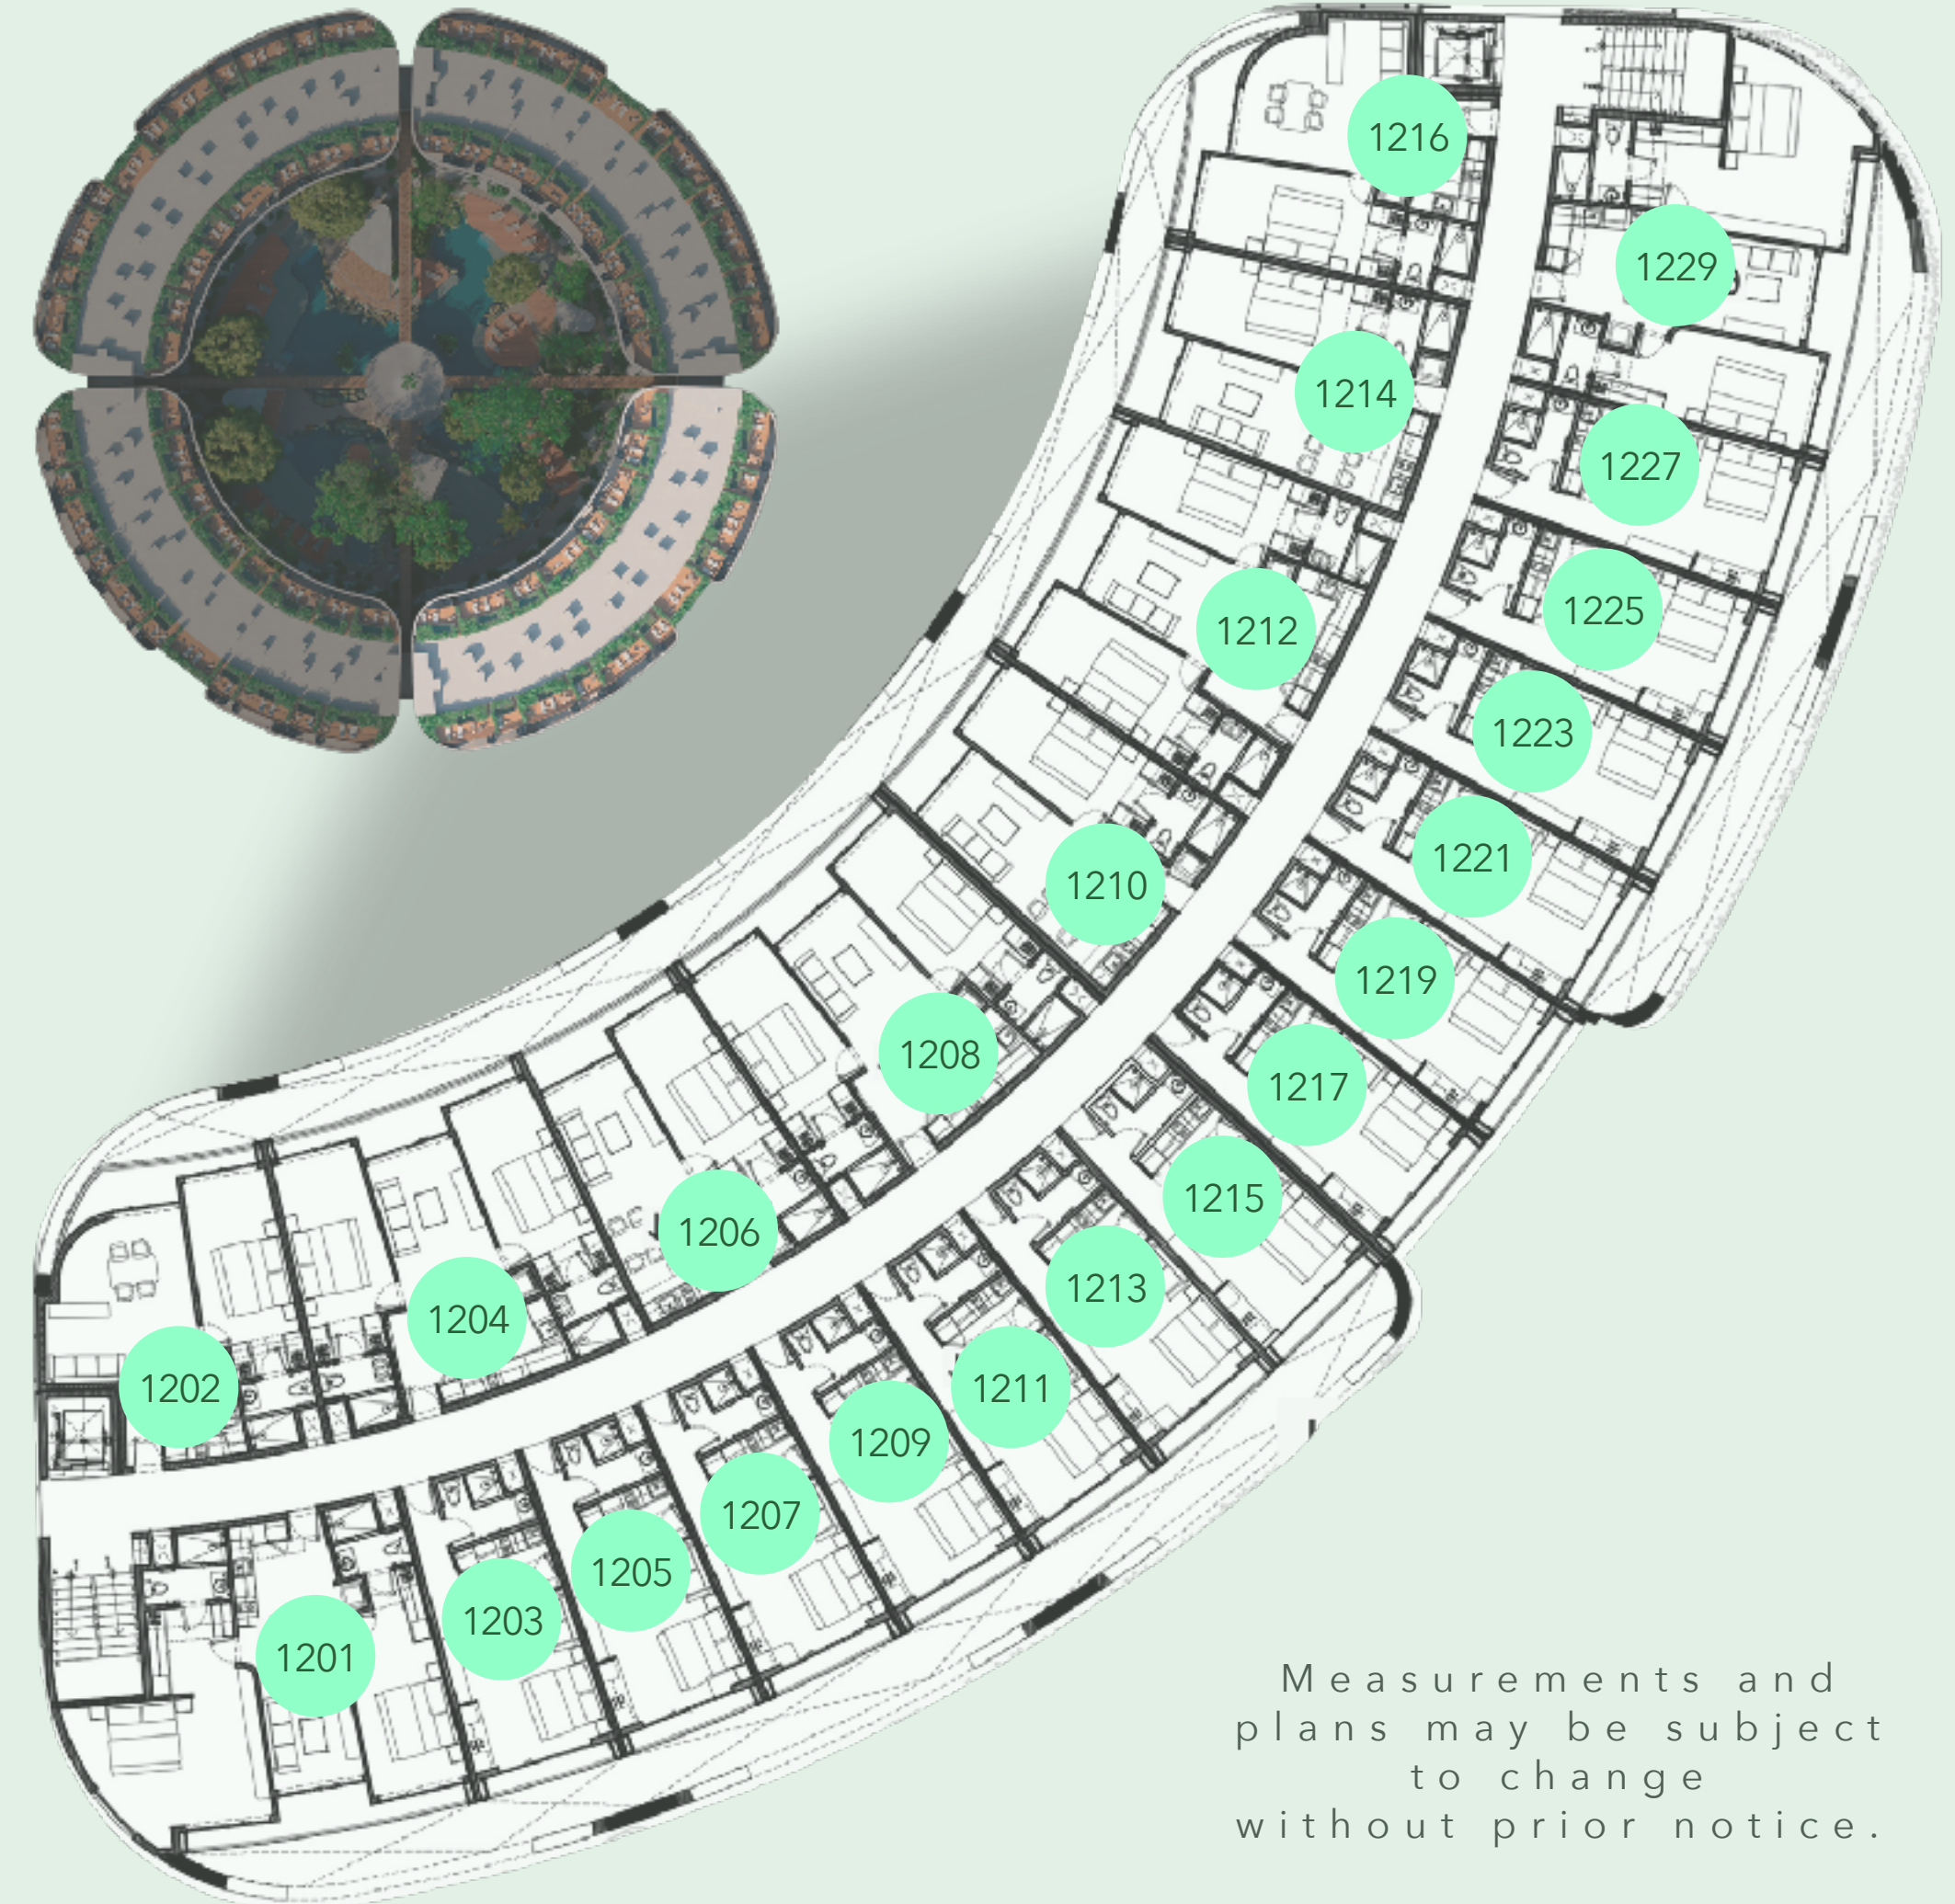

COKO

TULUM JUNGLE LIVING

MASTER PLAN | TOWER 1

TOWER 1 | 1ST LEVEL

N°	Tipo	View	M2 Total	M2 Interior	M2 Exterior
1101	2 bdr	Jungle	102.71	84.13	18.58
1102	1 bdr	Cenote	65.49	54.30	11.19
1103	Studio	Jungle	45.66	36.20	9.46
1104	2 bdr	Cenote	91.95	74.64	17.31
1105	Studio	Jungle	45.66	36.20	9.46
1106	1 bdr	Cenote	60.83	48.87	11.96
1107	Studio	Jungle	45.66	36.20	9.46
1108	2 bdr	Cenote	92.57	75.19	17.38
1109	Studio	Jungle	45.66	36.20	9.46
1110	1 bdr	Cenote	61.43	49.40	12.03
1111	Studio	Jungle	45.66	36.20	9.46
1112	2 bdr	Cenote	91.95	74.64	17.31
1113	Studio	Jungle	45.66	36.20	9.46
1114	1 bdr	Cenote	60.83	48.87	11.96
1115	Studio	Jungle	44.97	36.20	8.77
1116	1 bdr	Cenote	65.46	54.30	11.16
1117	Studio	Jungle	43.95	36.75	7.20
1119	Studio	Jungle	43.40	36.20	7.20
1121	Studio	Jungle	44.70	36.20	8.50
1123	Studio	Jungle	45.66	36.20	9.46
1125	Studio	Jungle	45.66	36.20	9.46
1127	Studio	Jungle	45.66	36.20	9.46
1129	2 bdr	Jungle	105.15	85.89	19.26

Measurements and plans may be subject to change without prior notice.

TOWER 1 | 2ND LEVEL

N°	Tipo	View	M2 Total	M2 Interior	M2 Exterior
1201	2 bdr	Jungle	91.38	84.13	7.25
1202	1 bdr	Cenote	59.98	54.30	5.68
1203	Studio	Jungle	38.86	36.20	2.66
1204	2 bdr	Cenote	81.03	74.64	6.39
1205	Studio	Jungle	38.86	36.20	2.66
1206	1 bdr	Cenote	53.61	48.87	4.74
1207	Studio	Jungle	38.86	36.20	2.66
1208	2 bdr	Cenote	81.58	75.19	6.39
1209	Studio	Jungle	38.86	36.20	2.66
1210	1 bdr	Cenote	54.14	49.40	4.74
1211	Studio	Jungle	38.86	36.20	2.66
1212	2 bdr	Cenote	81.03	74.64	6.39
1213	Studio	Jungle	38.86	36.20	2.66
1214	1 bdr	Cenote	53.61	48.87	4.74
1215	Studio	Jungle	38.87	36.20	2.67
1216	1 bdr	Cenote	59.98	54.30	5.68
1217	Studio	Jungle	39.42	36.75	2.67
1219	Studio	Jungle	38.86	36.20	2.66
1221	Studio	Jungle	38.86	36.20	2.66
1223	Studio	Jungle	38.86	36.20	2.66
1225	Studio	Jungle	38.86	36.20	2.66
1227	Studio	Jungle	38.86	36.20	2.66
1229	2 bdr	Jungle	93.46	85.89	7.57