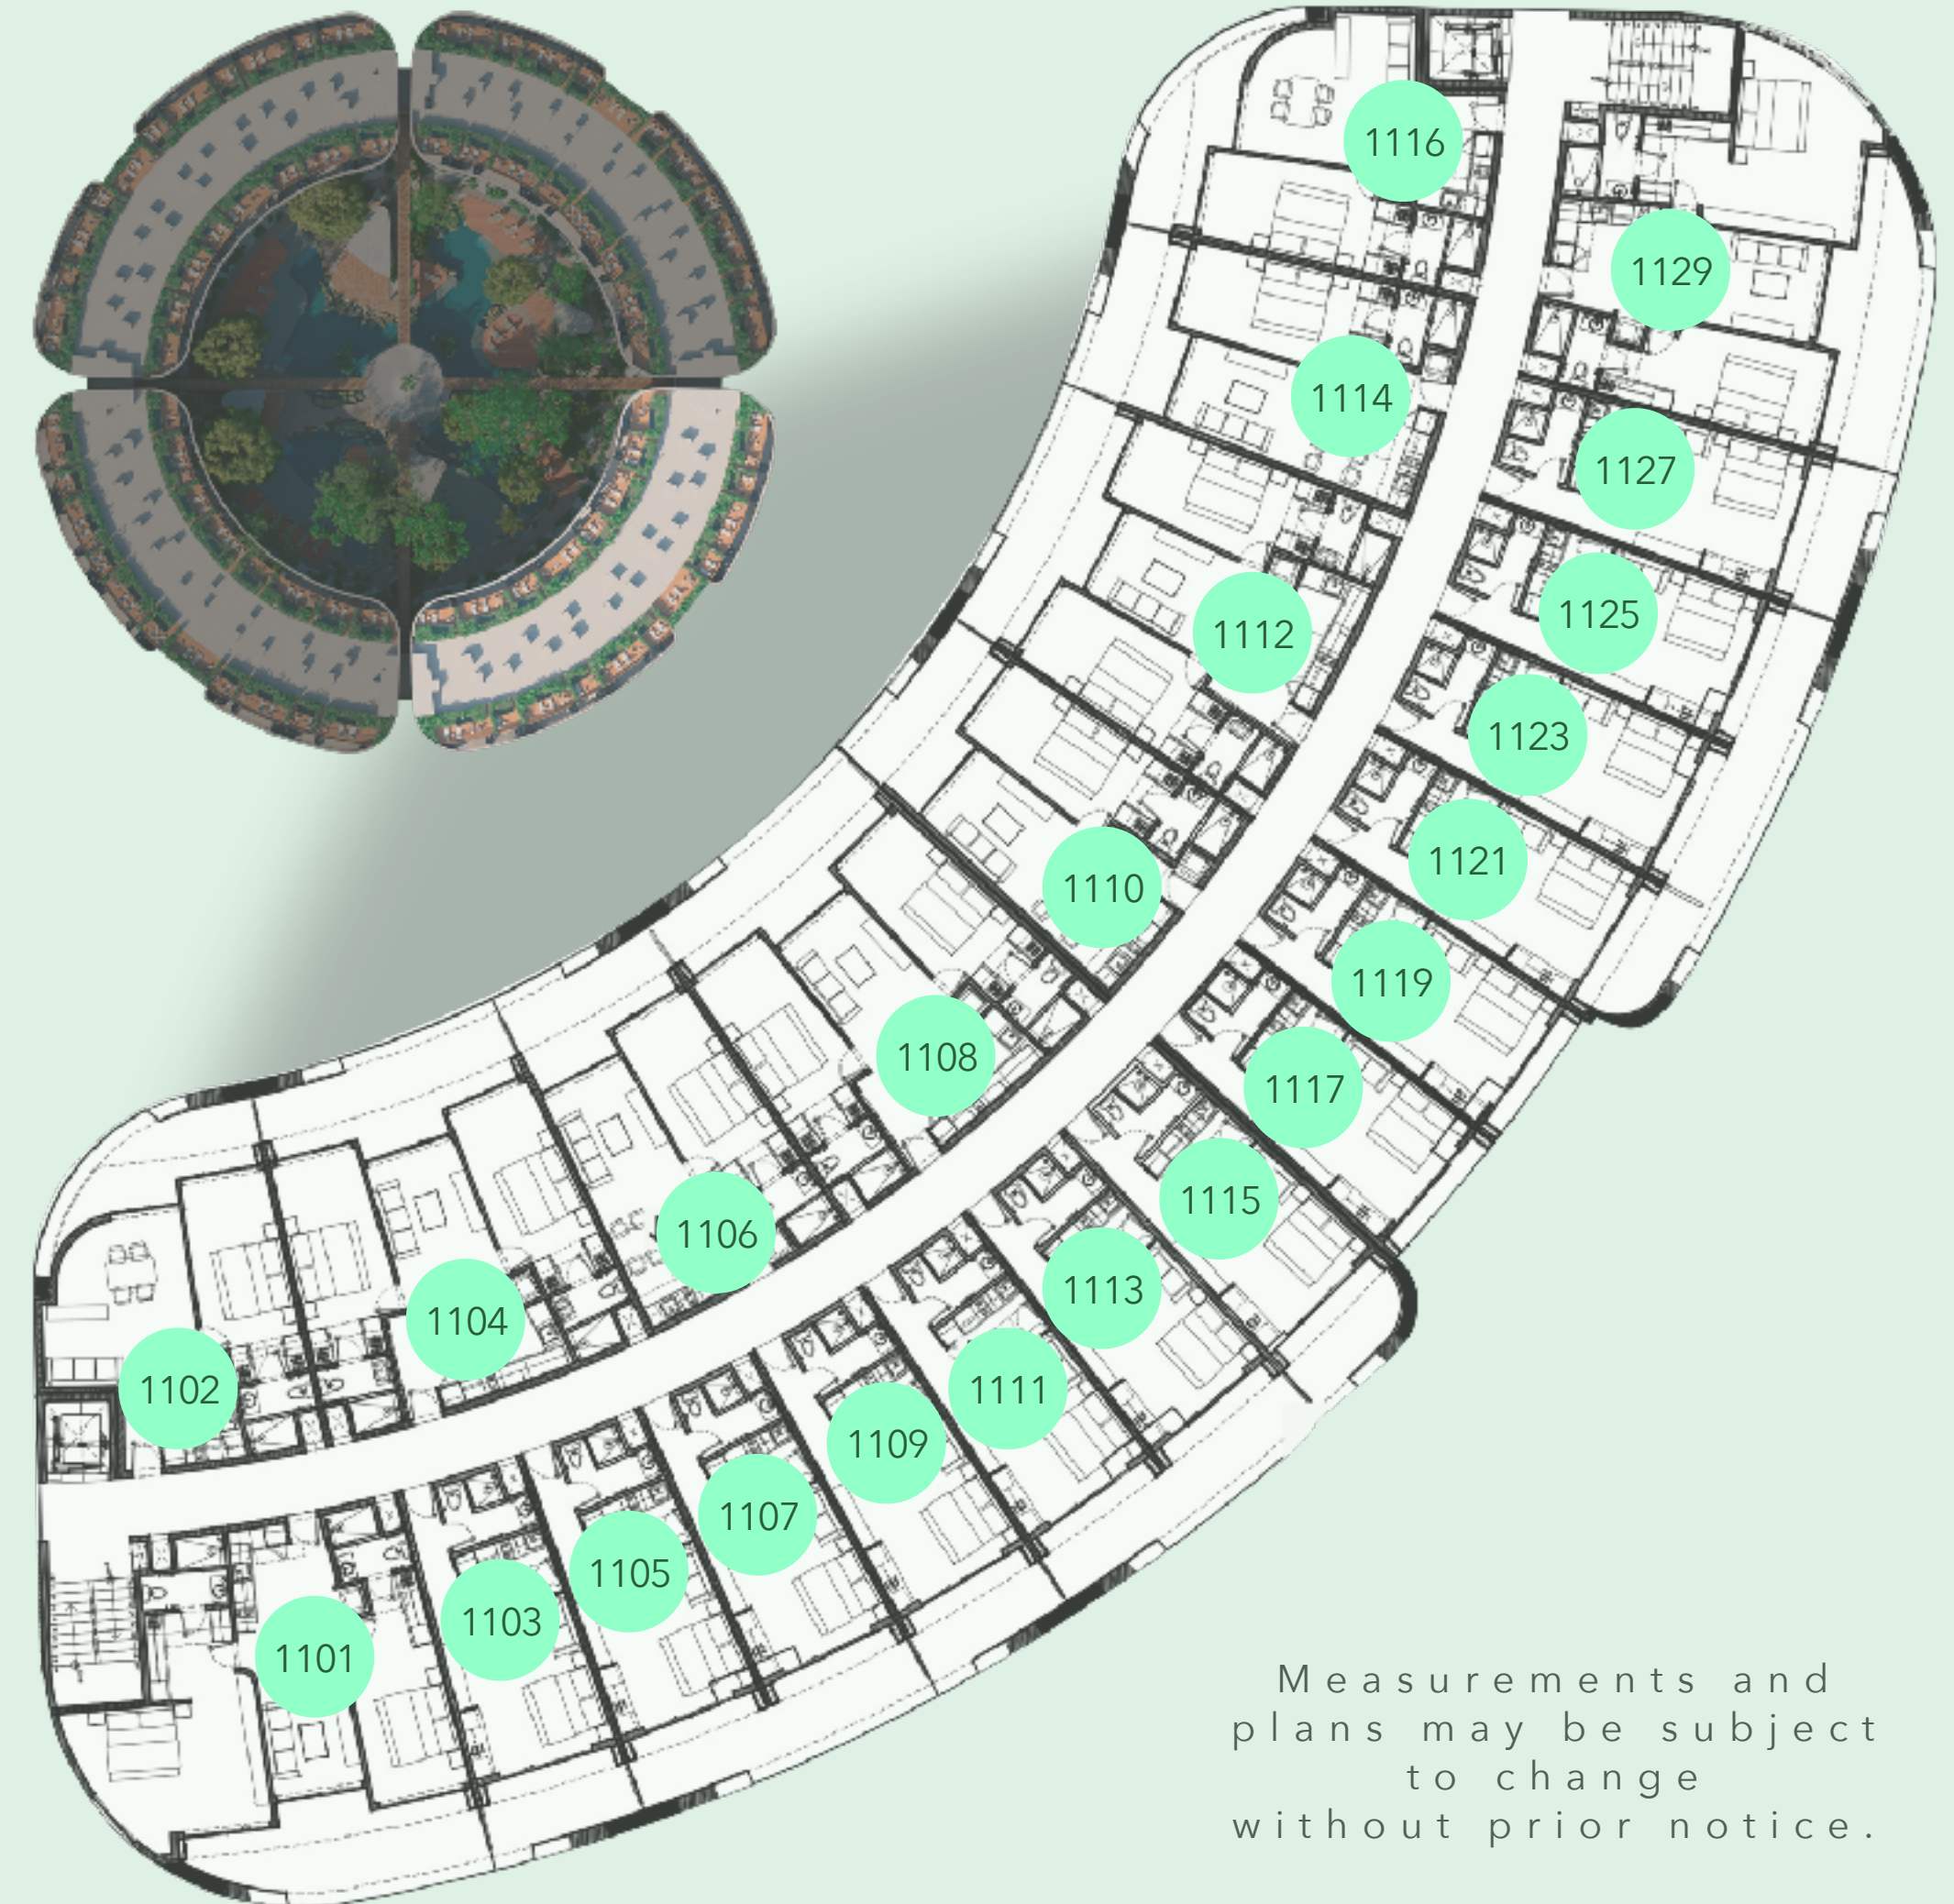

COKO

TULUM JUNGLE LIVING

MASTER PLAN | TOWER 1

TOWER 1 | 1ST LEVEL

N°	Tipo	View	M2 Total	M2 Interior	M2 Exterior
1101	2 bdr	Jungle	102.71	84.13	18.58
1102	1 bdr	Cenote	65.49	54.30	11.19
1103	Studio	Jungle	45.66	36.20	9.46
1104	2 bdr	Cenote	91.95	74.64	17.31
1105	Studio	Jungle	45.66	36.20	9.46
1106	1 bdr	Cenote	60.83	48.87	11.96
1107	Studio	Jungle	45.66	36.20	9.46
1108	2 bdr	Cenote	92.57	75.19	17.38
1109	Studio	Jungle	45.66	36.20	9.46
1110	1 bdr	Cenote	61.43	49.40	12.03
1111	Studio	Jungle	45.66	36.20	9.46
1112	2 bdr	Cenote	91.95	74.64	17.31
1113	Studio	Jungle	45.66	36.20	9.46
1114	1 bdr	Cenote	60.83	48.87	11.96
1115	Studio	Jungle	44.97	36.20	8.77
1116	1 bdr	Cenote	65.46	54.30	11.16
1117	Studio	Jungle	43.95	36.75	7.20
1119	Studio	Jungle	43.40	36.20	7.20
1121	Studio	Jungle	44.70	36.20	8.50
1123	Studio	Jungle	45.66	36.20	9.46
1125	Studio	Jungle	45.66	36.20	9.46
1127	Studio	Jungle	45.66	36.20	9.46
1129	2 bdr	Jungle	105.15	85.89	19.26

Measurements and plans may be subject to change without prior notice.

TOWER 1 | 2ND LEVEL

N°	Tipo	View	M2 Total	M2 Interior	M2 Exterior
1201	2 bdr	Jungle	91.38	84.13	7.25
1202	1 bdr	Cenote	59.98	54.30	5.68
1203	Studio	Jungle	38.86	36.20	2.66
1204	2 bdr	Cenote	81.03	74.64	6.39
1205	Studio	Jungle	38.86	36.20	2.66
1206	1 bdr	Cenote	53.61	48.87	4.74
1207	Studio	Jungle	38.86	36.20	2.66
1208	2 bdr	Cenote	81.58	75.19	6.39
1209	Studio	Jungle	38.86	36.20	2.66
1210	1 bdr	Cenote	54.14	49.40	4.74
1211	Studio	Jungle	38.86	36.20	2.66
1212	2 bdr	Cenote	81.03	74.64	6.39
1213	Studio	Jungle	38.86	36.20	2.66
1214	1 bdr	Cenote	53.61	48.87	4.74
1215	Studio	Jungle	38.87	36.20	2.67
1216	1 bdr	Cenote	59.98	54.30	5.68
1217	Studio	Jungle	39.42	36.75	2.67
1219	Studio	Jungle	38.86	36.20	2.66
1221	Studio	Jungle	38.86	36.20	2.66
1223	Studio	Jungle	38.86	36.20	2.66
1225	Studio	Jungle	38.86	36.20	2.66
1227	Studio	Jungle	38.86	36.20	2.66
1229	2 bdr	Jungle	93.46	85.89	7.57