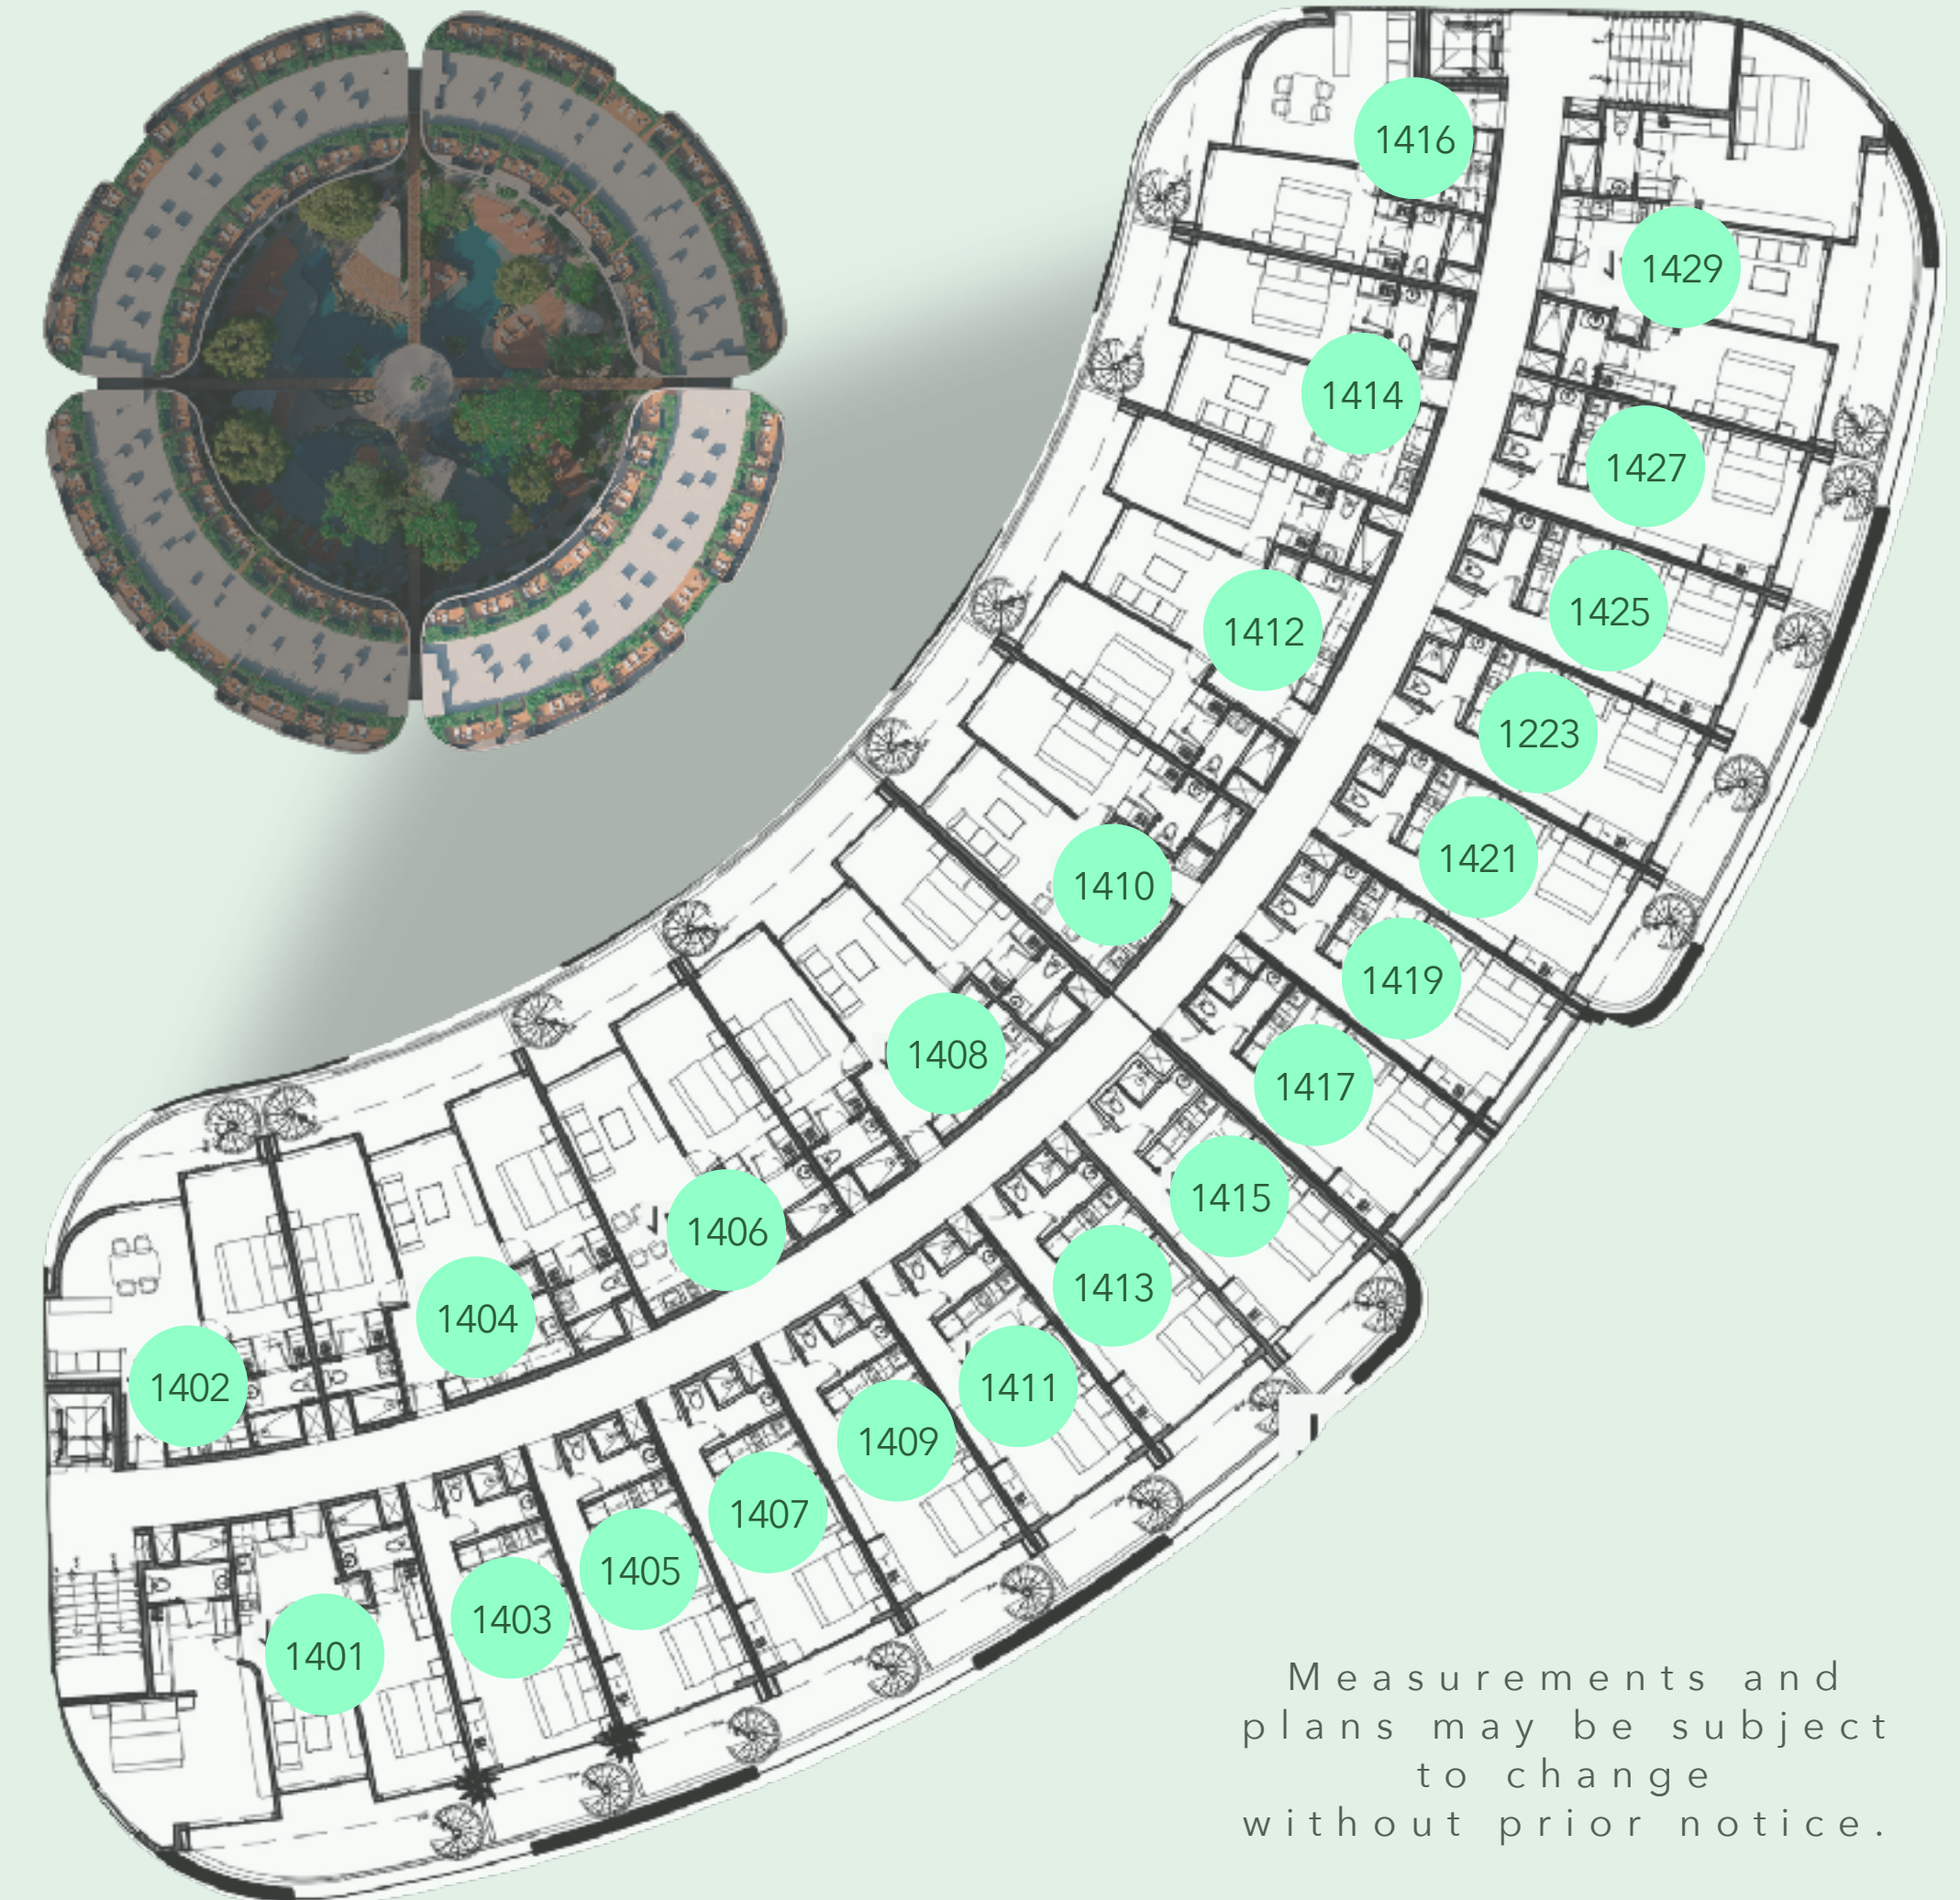

TOWER 1 | 4TH LEVEL

N°	Tipo	View	M2 Total	M2 Interior	M2 Exterior	M2 Rooftop
1401	2 bdr	Jungle	126.94	84.13	18.58	24.23
1402	1 bdr	Cenote	82.39	54.30	11.19	16.90
1403	Studio	Jungle	58.52	36.20	9.46	12.86
1404	2 bdr	Cenote	113.79	74.64	17.31	21.84
1405	Studio	Jungle	58.52	36.20	9.46	12.86
1406	1 bdr	Cenote	76.15	48.87	11.96	15.32
1407	Studio	Jungle	58.52	36.20	9.46	12.86
1408	2 bdr	Cenote	114.88	75.19	17.38	22.31
1409	Studio	Jungle	58.52	36.20	9.46	12.86
1410	1 bdr	Cenote	76.16	49.40	12.03	14.73
1411	Studio	Jungle	58.52	36.20	9.46	12.86
1412	2 bdr	Cenote	113.79	74.64	17.31	21.84
1413	Studio	Jungle	58.52	36.20	9.46	12.86
1414	1 bdr	Cenote	76.15	48.87	11.96	15.32
1415	Studio	Jungle	58.39	36.20	8.77	13.42
1416	1 bdr	Cenote	82.34	54.30	11.16	16.88
1417	Studio	Jungle	43.95	36.75	7.20	0.00
1419	Studio	Jungle	43.40	36.20	7.20	0.00
1421	Studio	Jungle	57.56	36.20	8.50	12.86
1423	Studio	Jungle	58.52	36.20	9.46	12.86
1425	Studio	Jungle	58.52	36.20	9.46	12.86
1427	Studio	Jungle	58.52	36.20	9.46	12.86
1429	2 bdr	Jungle	130.26	85.89	19.26	25.11

Measurements and plans may be subject to change without prior notice.