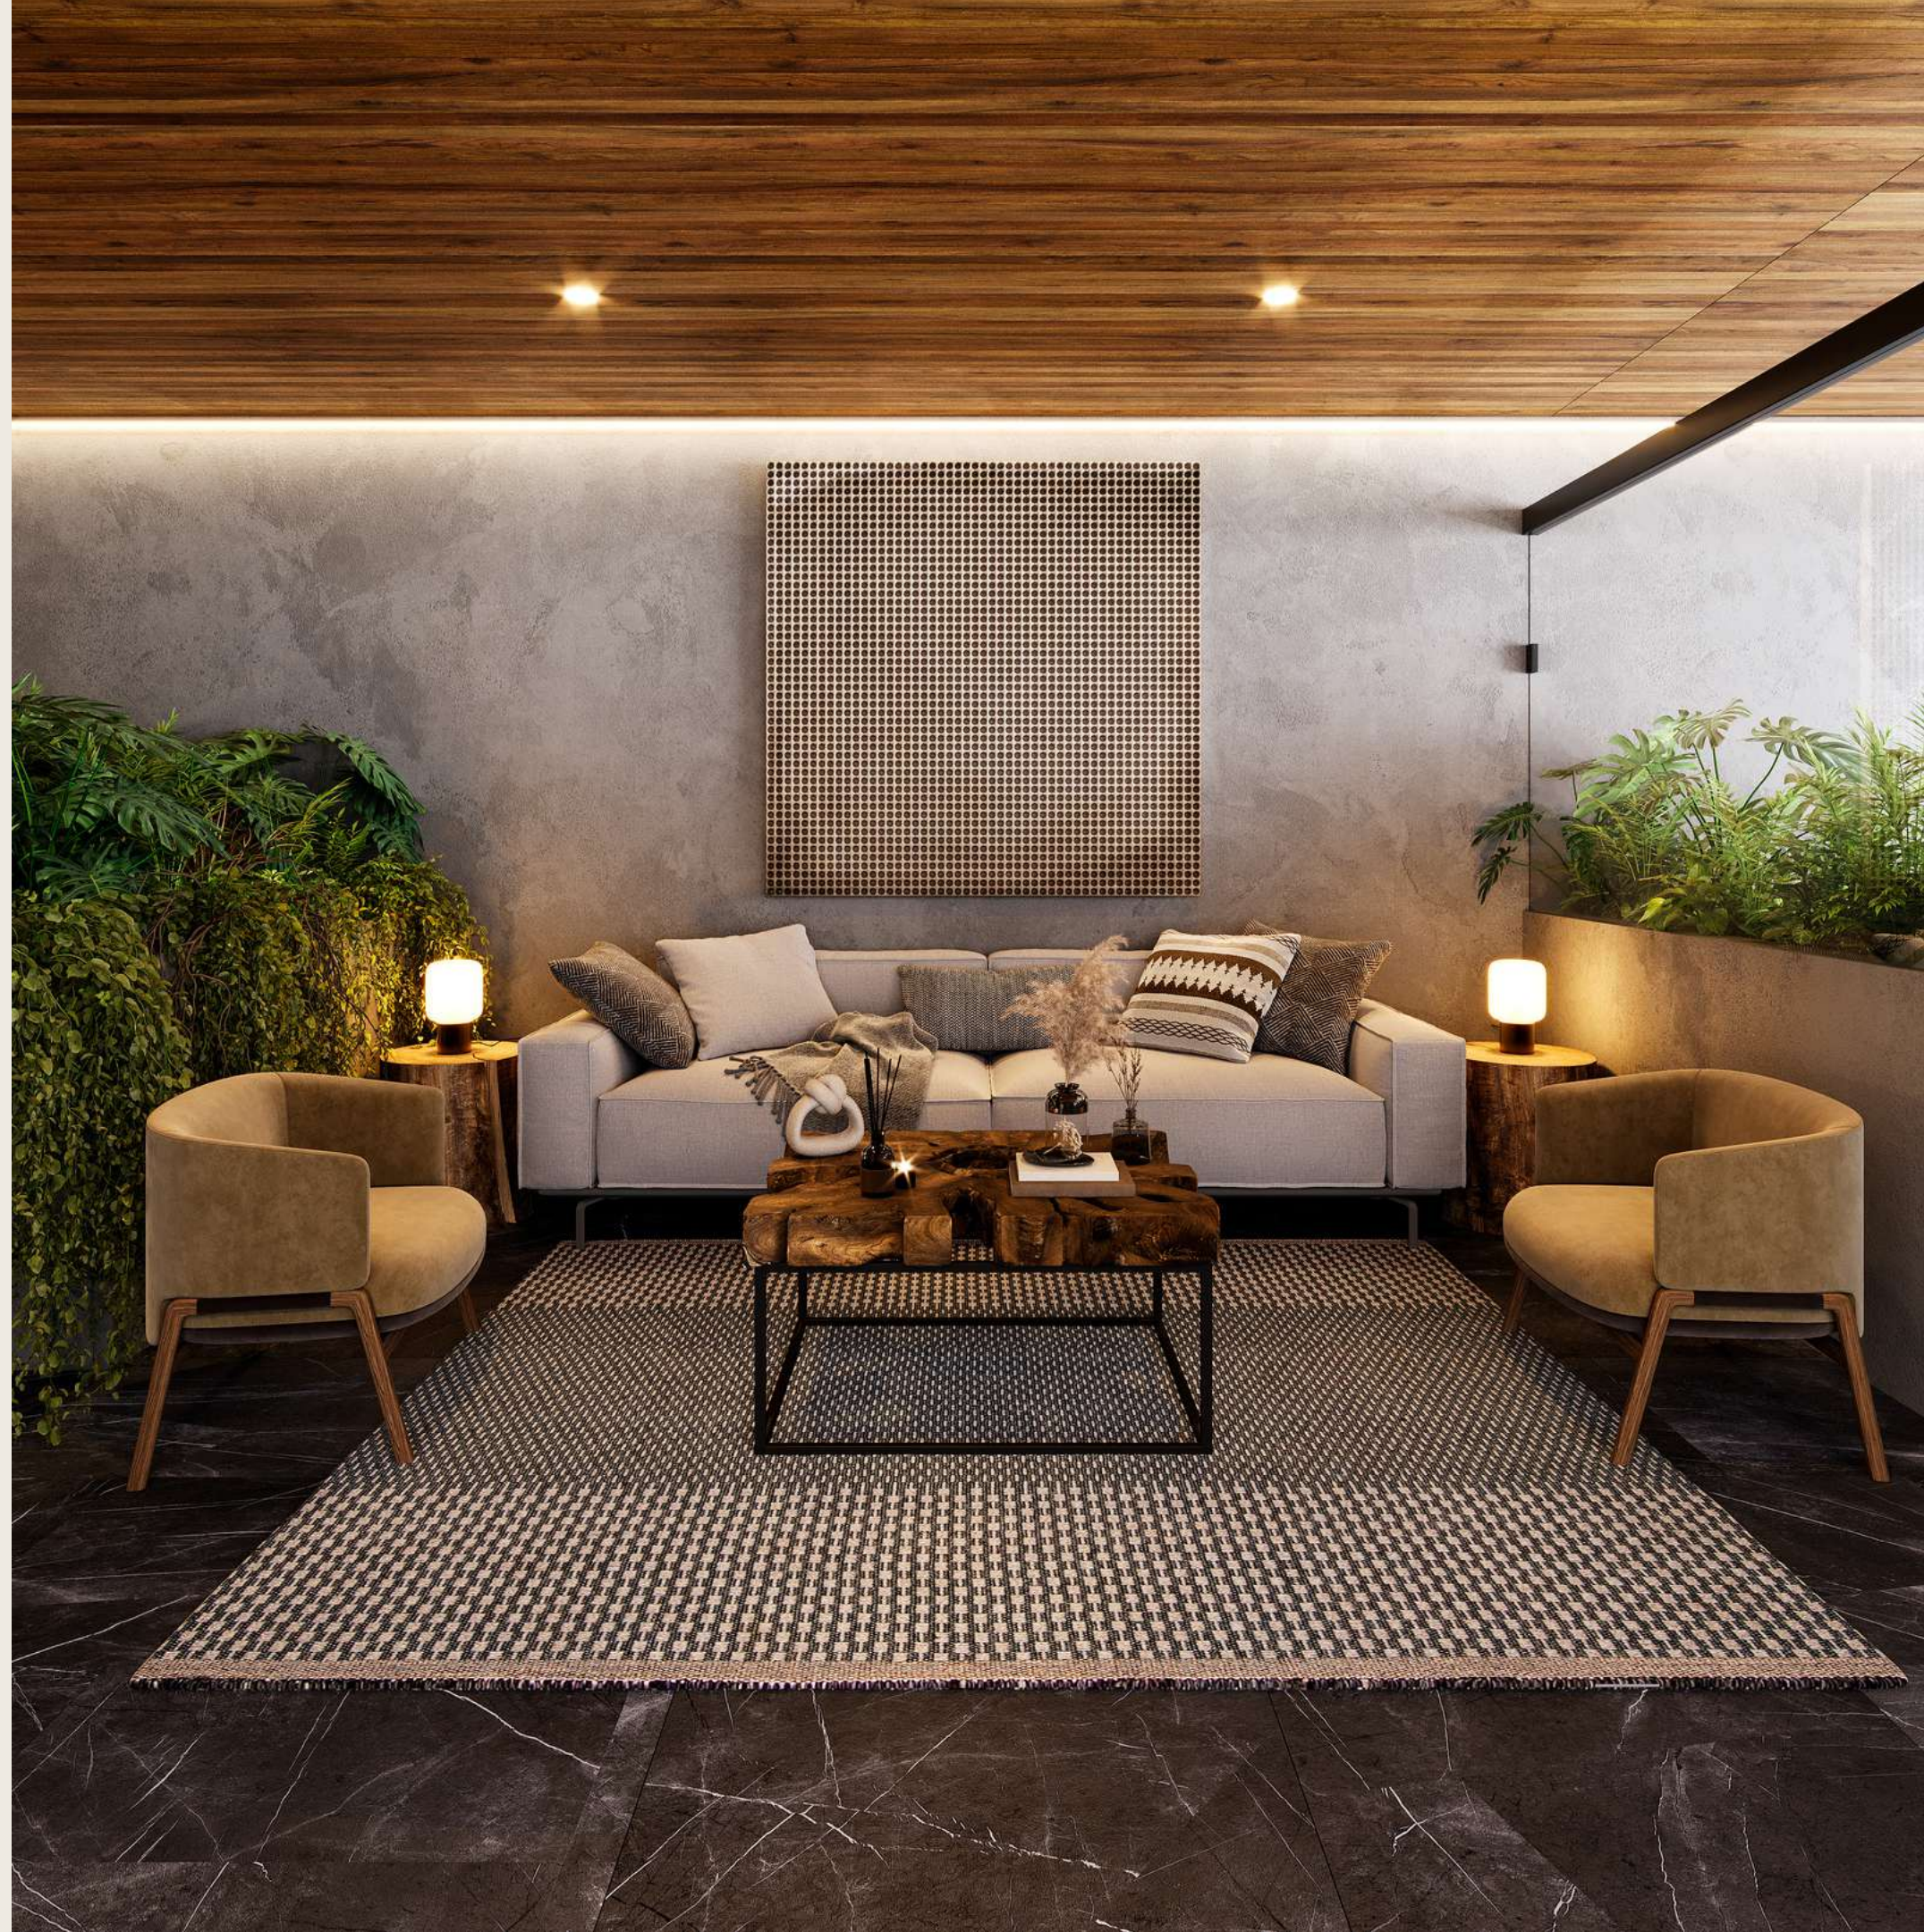

# KOPOK

SALTY CONDO

Kopok is a residential project located in one of the most active area in Playa del Carmen. A space that blends the natural environment with contemporary design.

# 2 Bedrooms

All images presented are for illustrative purposes only and may change without notice.

All images presented are for illustrative purposes only and may change without notice.

All images presented are for illustrative purposes only and may change without notice.