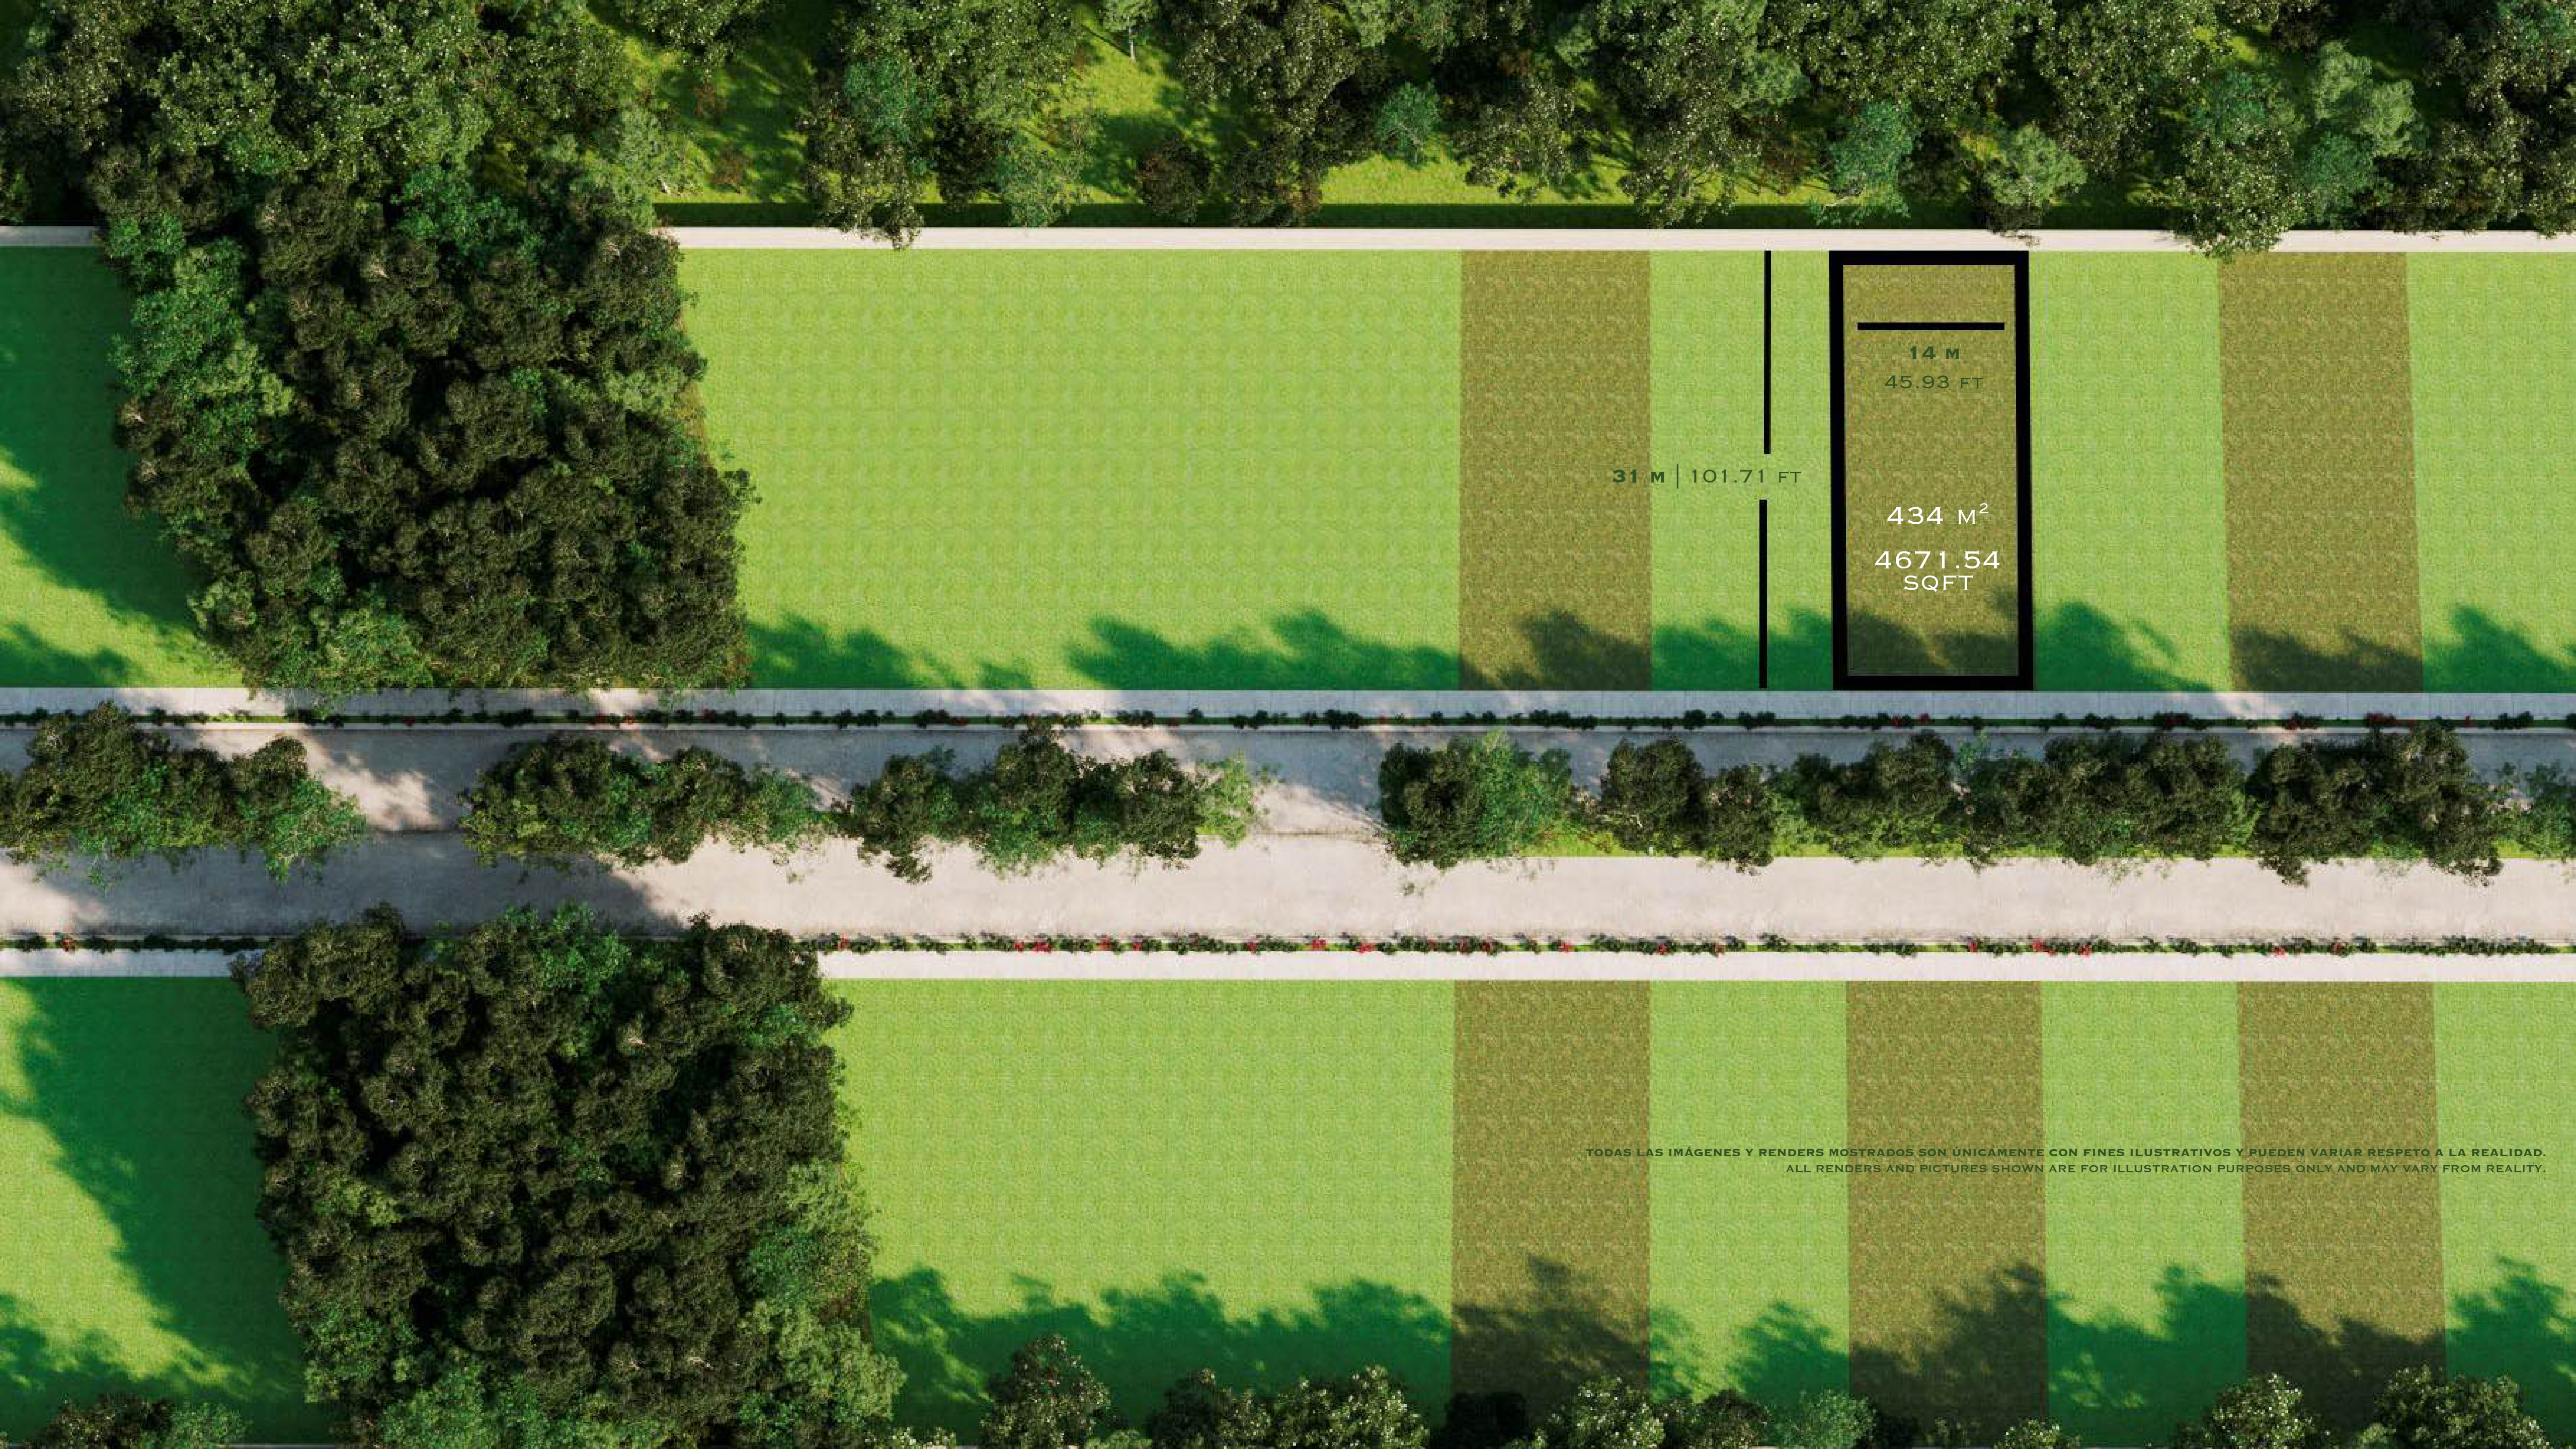

31 M | 101.71 FT

14 M
45.93 FT

434 M²
4671.54
SQFT

TODAS LAS IMÁGENES Y RENDERS MOSTRADOS SON ÚNICAMENTE CON FINES ILUSTRATIVOS Y PUEDEN VARIAR RESPETO A LA REALIDAD.
ALL RENDERS AND PICTURES SHOWN ARE FOR ILLUSTRATION PURPOSES ONLY AND MAY VARY FROM REALITY.