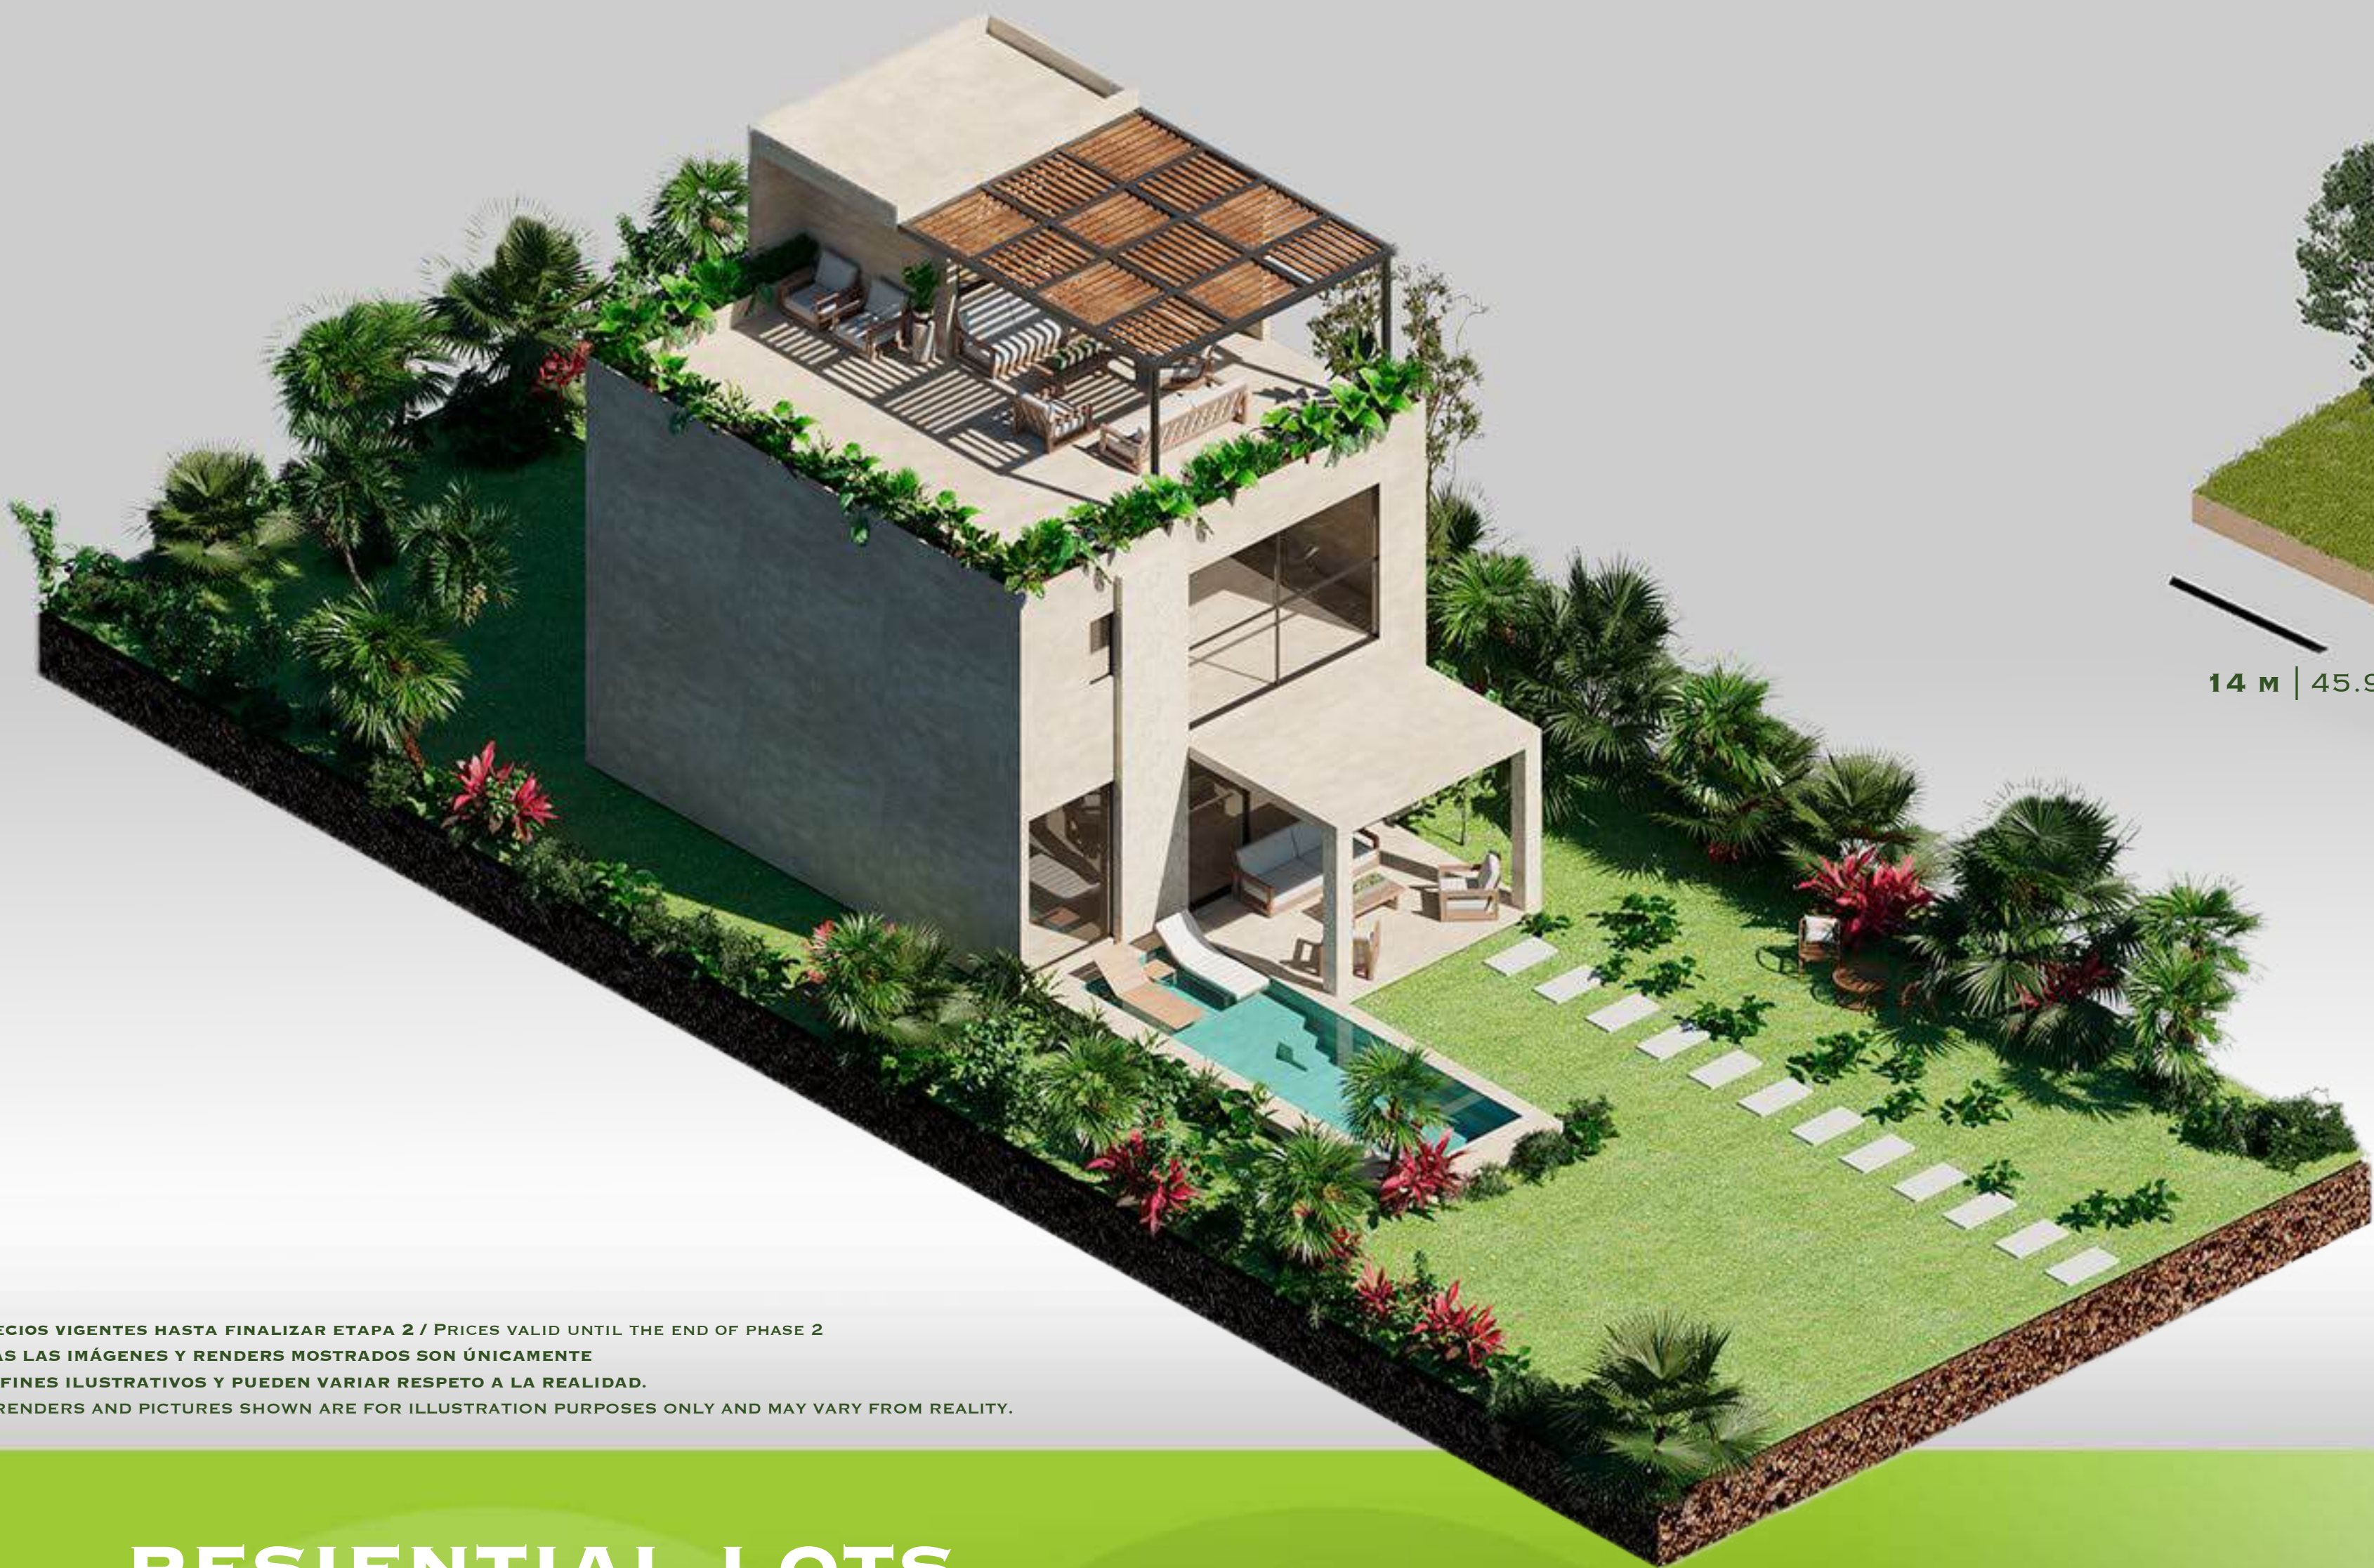

20%
DOWNPAYMENT

36
MONTHLY PAYMENTS FROM

$ 12,900 PESOS

$ 833 USD | BALANCE UPON DELIVERY

* PRECIOS VIGENTES HASTA FINALIZAR ETAPA 2 / PRICES VALID UNTIL THE END OF PHASE 2
TODAS LAS IMÁGENES Y RENDERS MOSTRADOS SON ÚNICAMENTE
CON FINES ILUSTRATIVOS Y PUEDEN VARIAR RESPETO A LA REALIDAD.
ALL RENDERS AND PICTURES SHOWN ARE FOR ILLUSTRATION PURPOSES ONLY AND MAY VARY FROM REALITY.

RESIDENTIAL LOTS
PLAYA DEL CARMEN